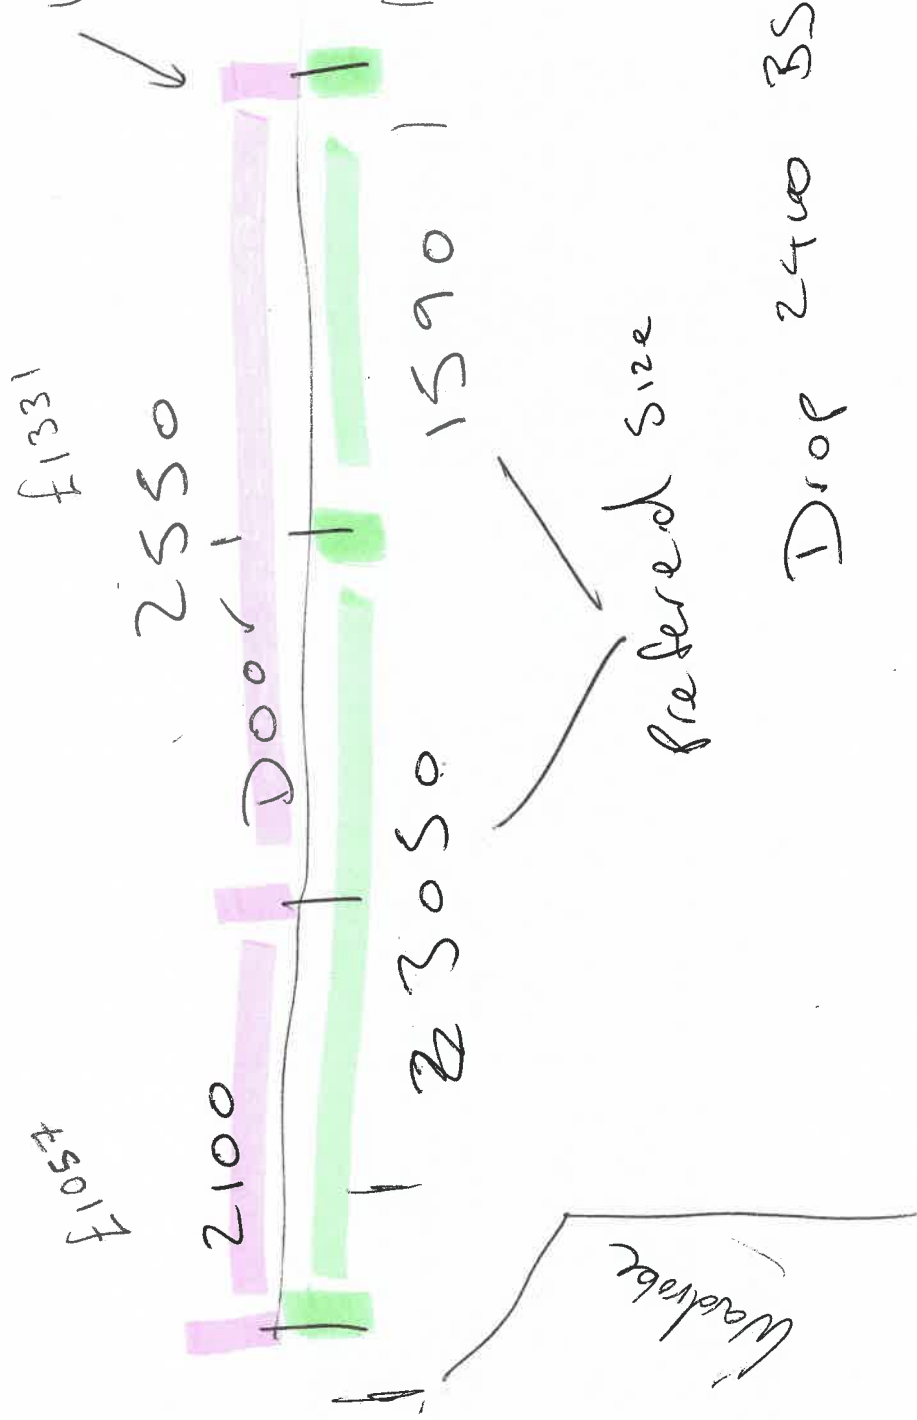

Bed 2

wants to
go with this option.
painter/white vegit.
+ wands.
please can you
quote & send
prop.

F1331

2550

Door

23050

1590

preferred size

Drop 2400 BS

Washbasin