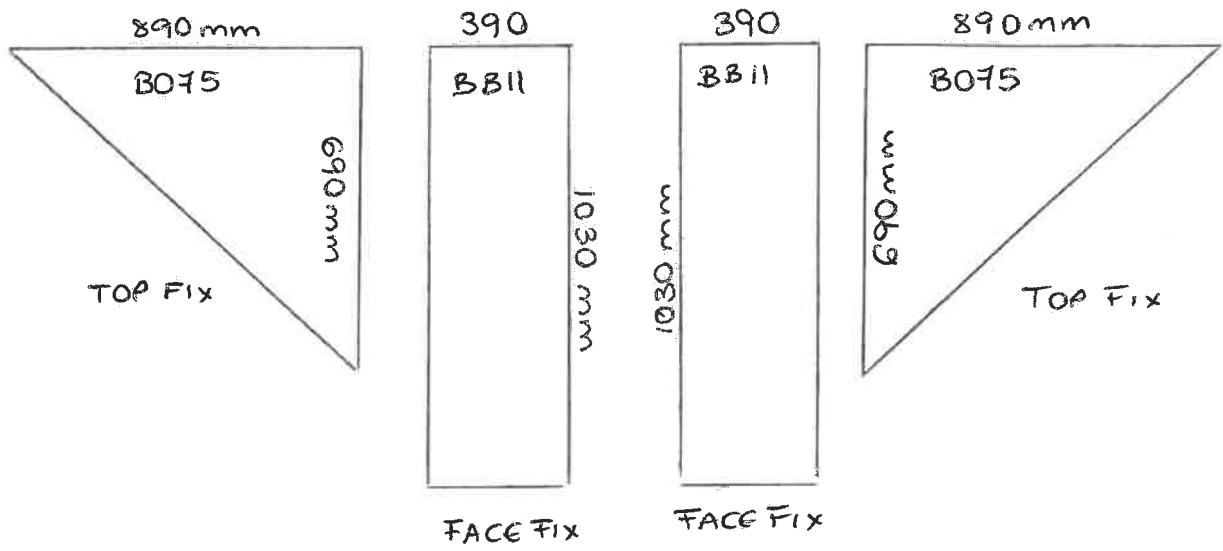

MASTER BEDROOM