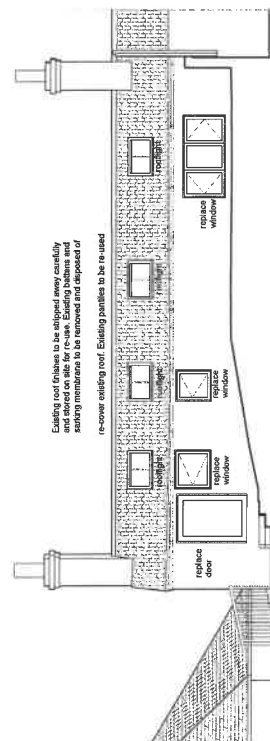

Second Floor Layout Plan

East Elevation

West Elevation