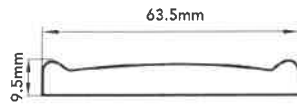

Catenary 63.5mm