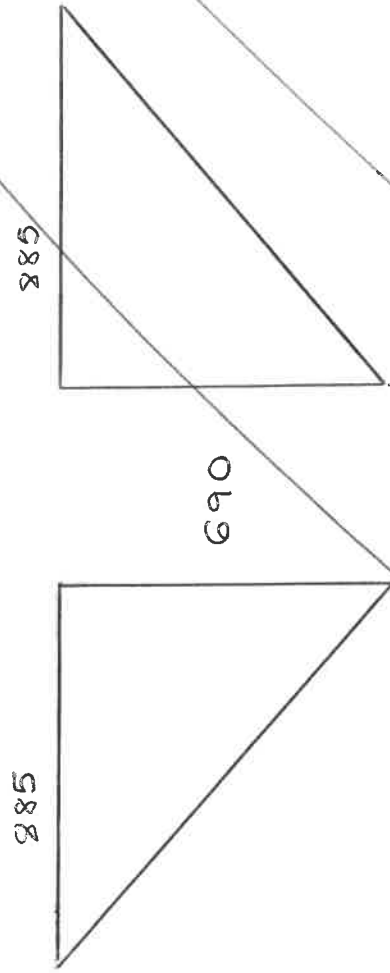

Location	Quantity	Blind Type	Colour	Width	Drop	Blind/Recess	Control	Brackets
Master Bedroom	2	Duette BO75 (please refer to drawing)25mm	Blackout Band C			Recess	Cord operation	Top
Master Bedroom	2	Duette BB11 25mm	Blackout Band C	400	1030	Blind size	Hand operation	Face
Ensuite	2	Duette BO75 (please refer to drawing)25mm	Blackout Band C			Recess	Cord operation	Top
Ensuite	2	Duette BB11 25mm	Blackout Band C	400	1030	Blind size	Hand operation	Face