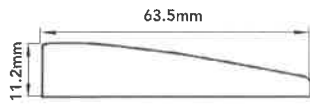

2. COMPONENTS AND ACCESSORIES

[BACK TO MENU](#)

OPTIONAL VALANCES WITH SURCHARGE

Ramp 63.5mm