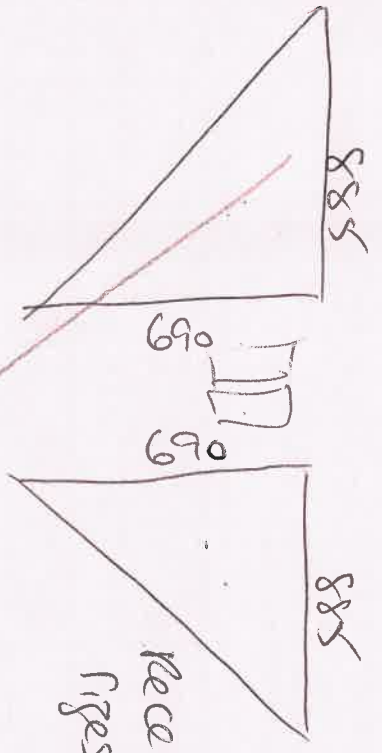

Master 2 Bed + Ensuite

Bed 2	Room 1	1	920	1350	811	R	701		
"	"	1	930	13450	"	R	"		
Bed 3	"	1	905	1370	"	R	"		
Bed 4	Wood	1	850	1370	811				
Bed	Bedroom	1	1000	1000	pelmet + 15 min	Flair			LEFT WAND
	Seat Cushie				Appear