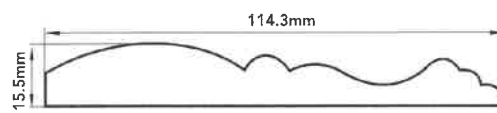

Crown Valance 114.3mm