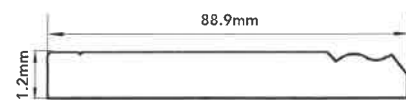

Contempo 89mm