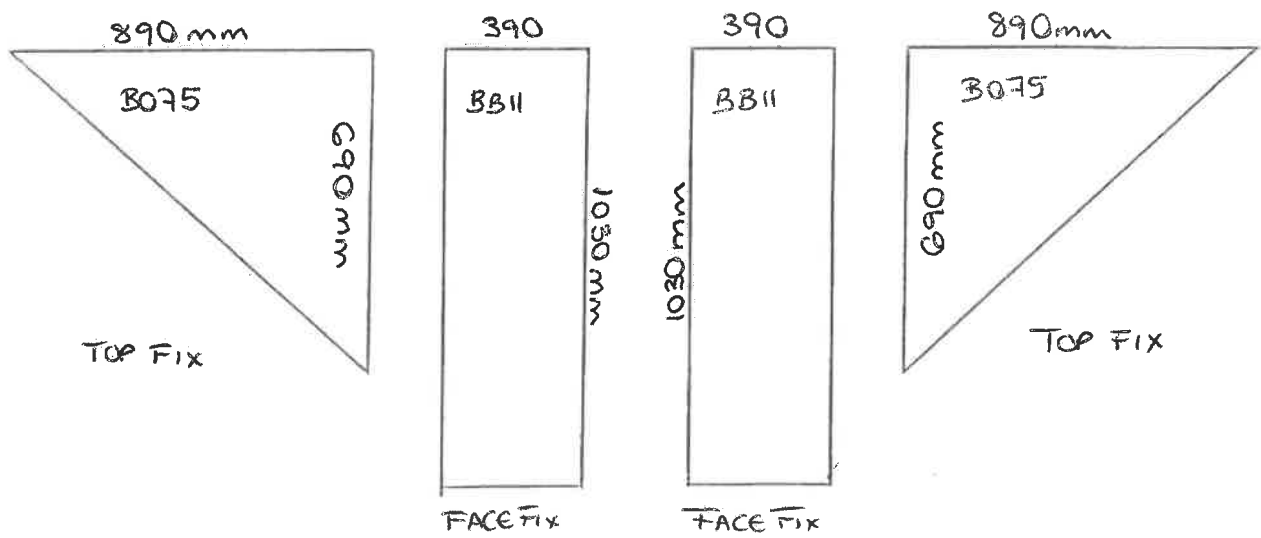

MASTER ENSUITE

All in Elan 2D 25mm Swan + white hardware