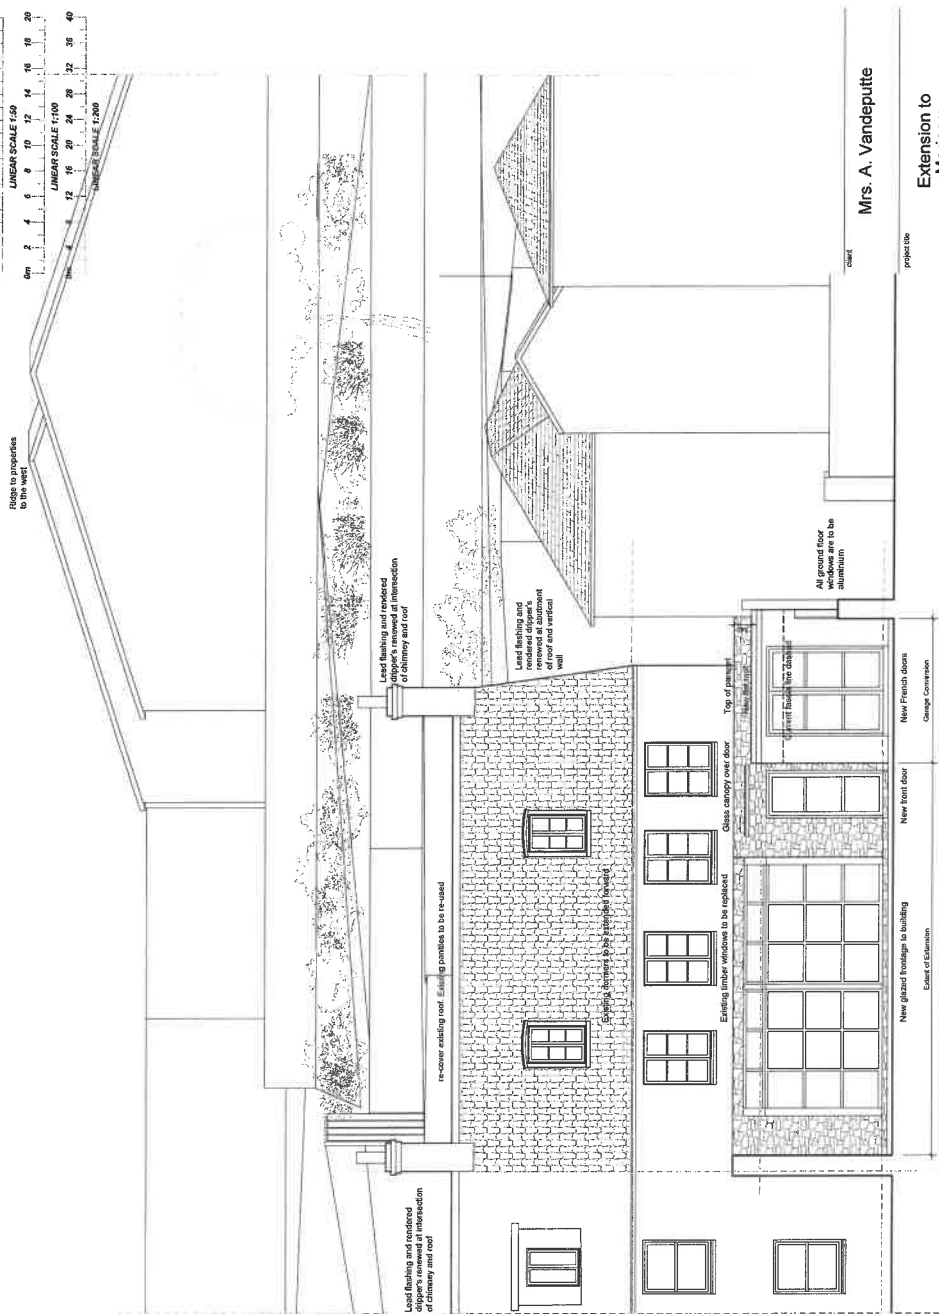

Mrs. A. Vandeputte

Extension to
Marners
Le Boulevard
St. Aubin

drawing title
Proposed Elevations &
Second Floor Layout Plan

Planning Application

revision	date	March 2022	drawn by	A. H.
1.00	01			

Andrew Harvey Architects
100, Rue de la Vallée, St. Aubin, Jersey, JE2 7EJ
telephone: 01534 869291 mobile: 07797 740530
enquiries@aha.co.je

drawing number: 1408 / 23
revision: B