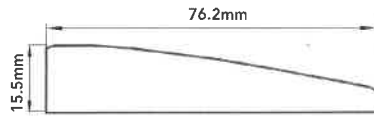

Ramp 76.2mm