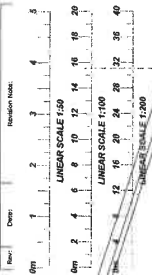

Second Floor Layout Plan