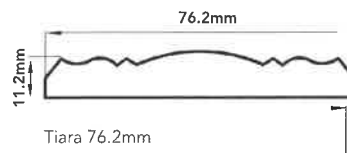

Tiara 76.2mm