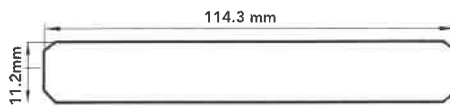

2. COMPONENTS AND ACCESSORIES

[BACK TO MENU](#)

OPTIONAL VALANCES WITH SURCHARGE

Ramp 63.5mm

Catenary 63.5mm

Ramp 76.2mm

Chamfer 76.2mm

Contempo 89mm

Designer Crown 82.5mm

Crown Valance 114.3mm

Modern Valance 114.3mm

Tiara 76.2mm

VALANCE CONNECTOR

Supplied for connecting spliced valances.

STANDARD HEADRAIL

Polydeco headrail in 16 colours, colour coordinated with blind colours