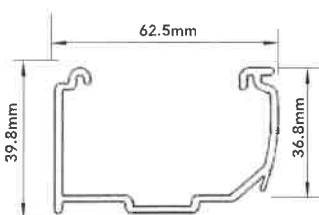

↑ confirmed by Addition on 06/04

Checked by Leanne on 04/05

SC231077746 - CP Interiors

Created by	Tamara Lopez		Customer Information		Delivery Information		Order Notes				
Group Order No	SC231077746	Title	Mrs	Address Line 1	DSV Road Ltd	Address Line 2	10 Brunel Way				
SC Order No	N/A	First Name	Aurelie	Address Line 3	Segensworth Ind Est	Postcode	PO15 5TX				
Total Shutter SQ/M	0	Last Name	Vandeputte	Order Reference							
Freight Method		Order Reference	SO14388Q3	Room	Bathroom	Qty	1	Mount type	Outside	Head rail type	PolyDeco
#4 Category	Venetian Blinds	Range	Serino	Room	Bathroom	Qty	1	Mount type	Outside	Head rail type	PolyDeco
Measurements		Width	885mm	Drop	1370mm	Install Height	2000mm	Method	Blind size	Blind Type	Single
Slats		Size	50.8mm	Colour	Pure White	Texture	Smooth	Method	Blind size	Blind Type	Single
Controls		Ladder Type	Ladder Cord	Control Type	SmartLift	Wand Position	Left	Wand Length	756mm	Head rail type	PolyDeco
Valance		Design	76mm Chamfer	Return	Yes					Equal width	Yes
Other											
Notes	<p>63mm</p>										

Designer Crown 82.5mm

Crown Valance 114.3mm

Modern Valance 114.3mm

Tiara 76.2mm

VALANCE CONNECTOR

Supplied for connecting spliced valances.

STANDARD HEADRAIL

Polydeco headrail in 16 colours, colour coordinated with blind colours