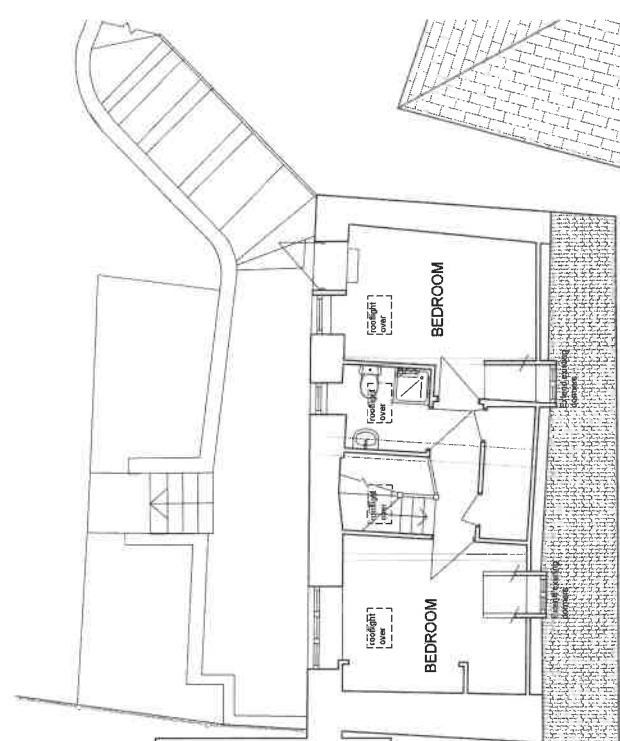

Second Floor Layout Plan