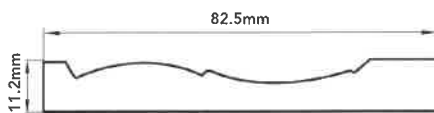

2. COMPONENTS AND ACCESSORIES

[BACK TO MENU](#)

OPTIONAL VALANCES WITH SURCHARGE

Ramp 63.5mm

Catenary 63.5mm

Ramp 76.2mm

Chamfer 76.2mm

Contempo 89mm