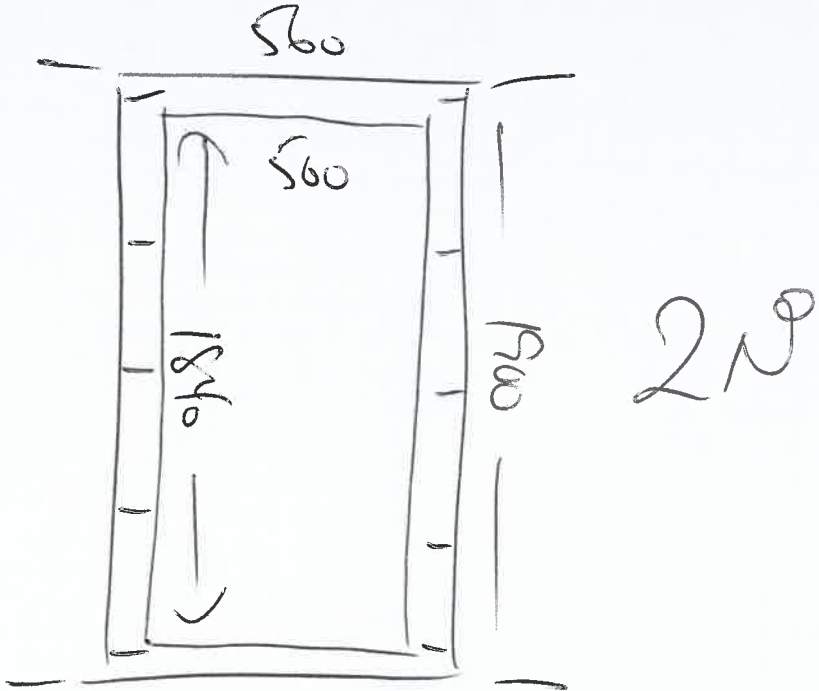

MATILDA'S

CP INTERIORS

~~fixing of 160~~  
Serial  
Blac?

2 ~~2~~ 2 each  
484 Total

T: (01534) 768141 | E: info@cpinteriors.je | www.cpinteriors.je  
Rue des Pres Trading Estate, St Saviour, Jersey, JE2 7QN