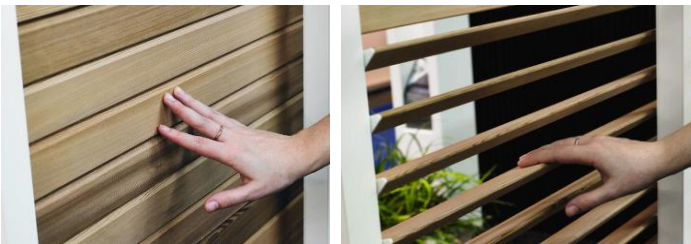

CP INTERIORS

Camargue

Loggia Sliding Panels

- Wide range of designs
- Variants with adjustable light entry or view outside
- Requires little maintenance

Integrated Fixscreen

- Shown above
- Screen box hidden in the covers support structure
- Side Channels Integrated into columns
- Can be integrated post installation
- Optional clear panel in Fixscreen

Beam – Heat & Sound

- Infrared heating behind heatproof black ceramic glass, adjustable to required heating angle
- Optional addition, waterproof marine speakers, compatible with multi-room systems

- Rain sensor, turns blades
- Tahoma, voice control
- Blades can be used for sun protection or to give direct sunlight
- Outdoor curtains
- Sliding glass panels

Additions

- Dimable
- Lineo shown above, available in warm white and pure white
- Updown shown right, integrated on the inside of the frame. Available in warm white, pure white and RGB
- Colombo shown far right, integrated on the inside of the columns. Available in warm white and pure white