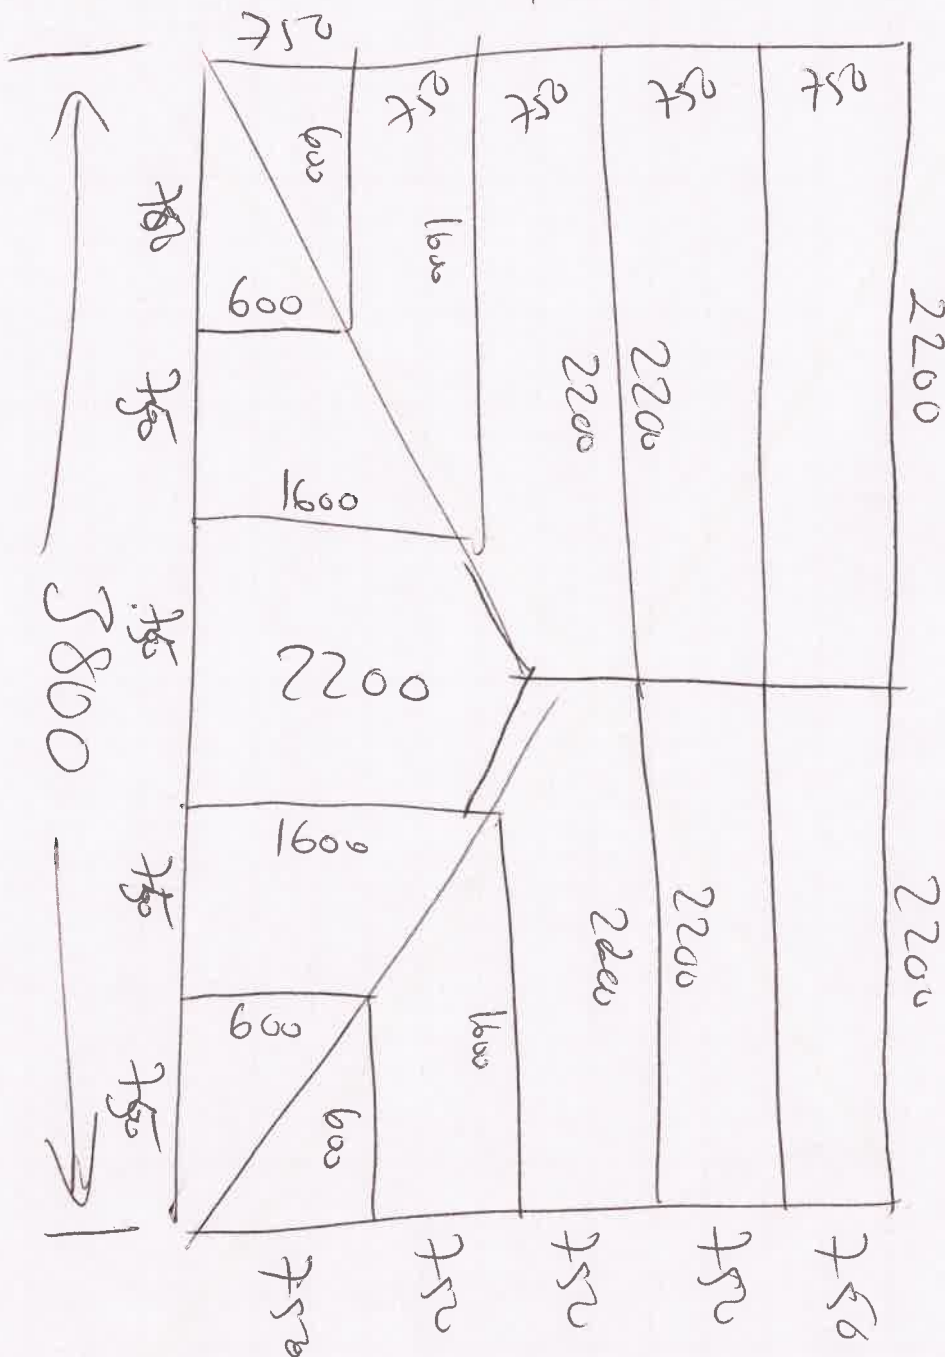

uhitung

roller

830 x 1400

B/S

Ritz

"

~~FRASA~~
CASSELLA

990 x 1280

"

Ritz

FRIDIC
CAMERA

ALFA

Videtur

RE 81274

(c)

4250