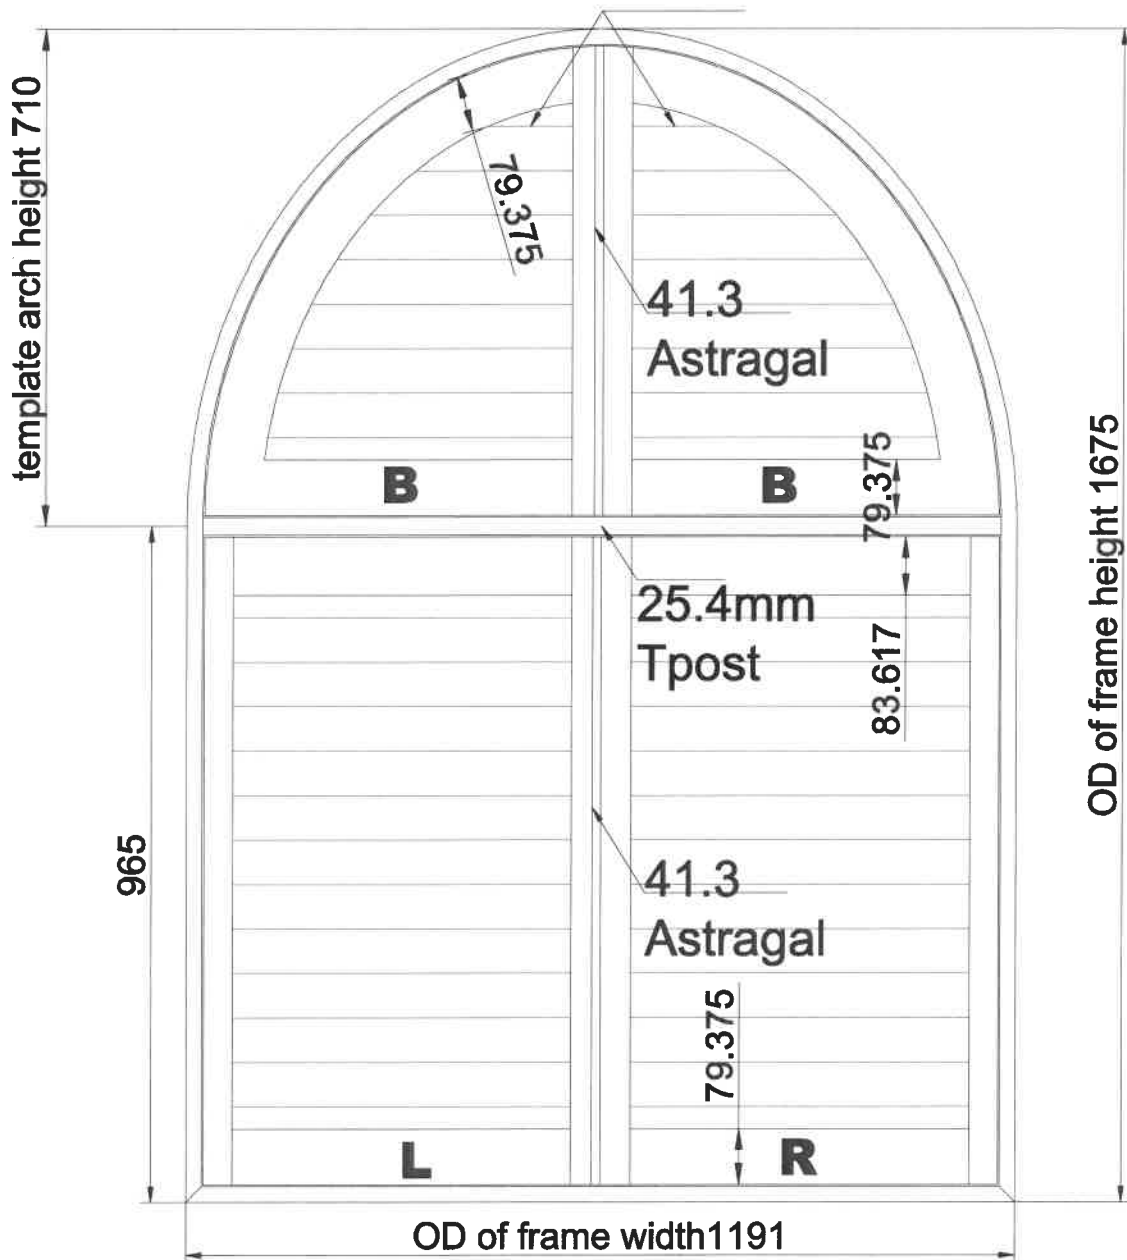

Order#:	211012314846	Customer Name:	Kara Storey		
Dealer#:	SO13920Q1 Part 2	Dealer Name:	CP Interiors	Date:	2023/06/24
Please confirm the following drawing.					

It based on template size & shape, and disregard order size. Please be aware of this and confirm the following drawing. If the drawing looks difference than the actual finished specialty shape, then factory will take a photo and show to dealer prior factory ship out."

1 Fixed louver for each panel

Item 1 Qty: 1(LR) Louver: 76mm Color: 001-Pure White
 Beaded L Frame 60mm 4 sides Easy Tilt