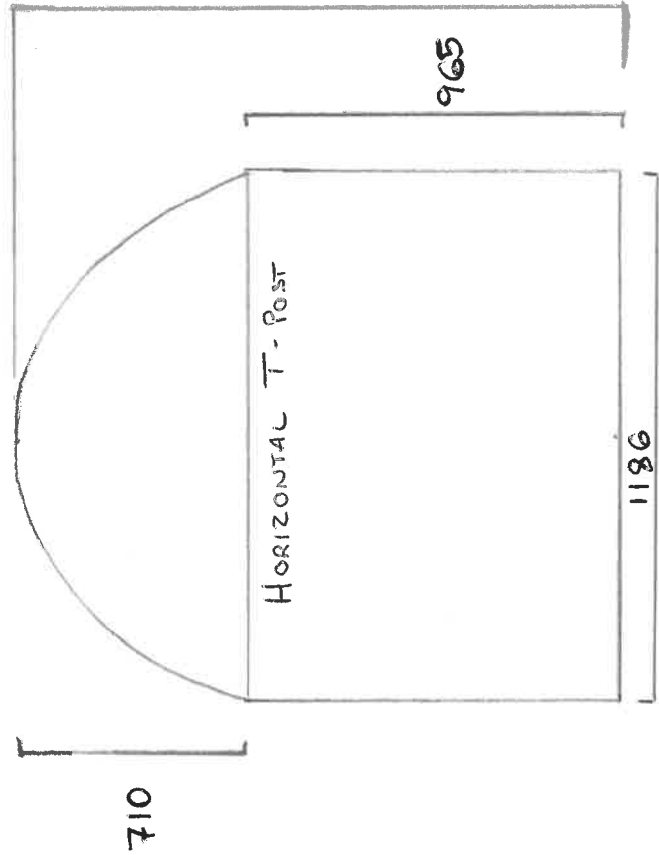

SC231083934 - CP Interiors

Created by		Customer Information		Delivery Information		Order Notes			
Group Order No	Tamara Lopez	Title	Mrs	Address Line 1	DSV Road Ltd				
SC Order No	SC231083934	First Name	Kara	Address Line 2	10 Brunel Way				
Total Shutter SQ/M	N/A	Last Name	Storey	Address Line 3	Segensworth Ind Est				
Freight Method	1.99	Order Reference	SO13920Q1 Part 2	Postcode	PO15 5TX				
#1 Room	George's Dressing Room	Range	Shutters - Fiji	Width	1186mm	Height	1675mm		
Additional Shutter Options		Panel type	Regular	Leg Height for Arch Shutter	965mm	Physical Template	Yes		
Midrail & Louvre		Midrail	None	Louvre	76mm	Split Position 2	mm		
Layout		Config	LR	Speciality Shape	Arch Shutter	No of Shaped Panels	2		
Frame Options		Frame	Beaded L Frame	60mm	Build out	None			
Stile & Hinge		Stile	41.3mm Beaded D-Mould	Stille	Hinge type	Standard Hinge	Hinge colour	Pure White	
Fitted hardware		Side magnets	False	Roof Catch	False				
Batten #1		Type	Batten, 3 x 15	Colour	Pure White	Width	3mm		
Notes	Please refer to template for top section, drawing for bottom section			Depth	15mm	Length	1065mm	Qty	2