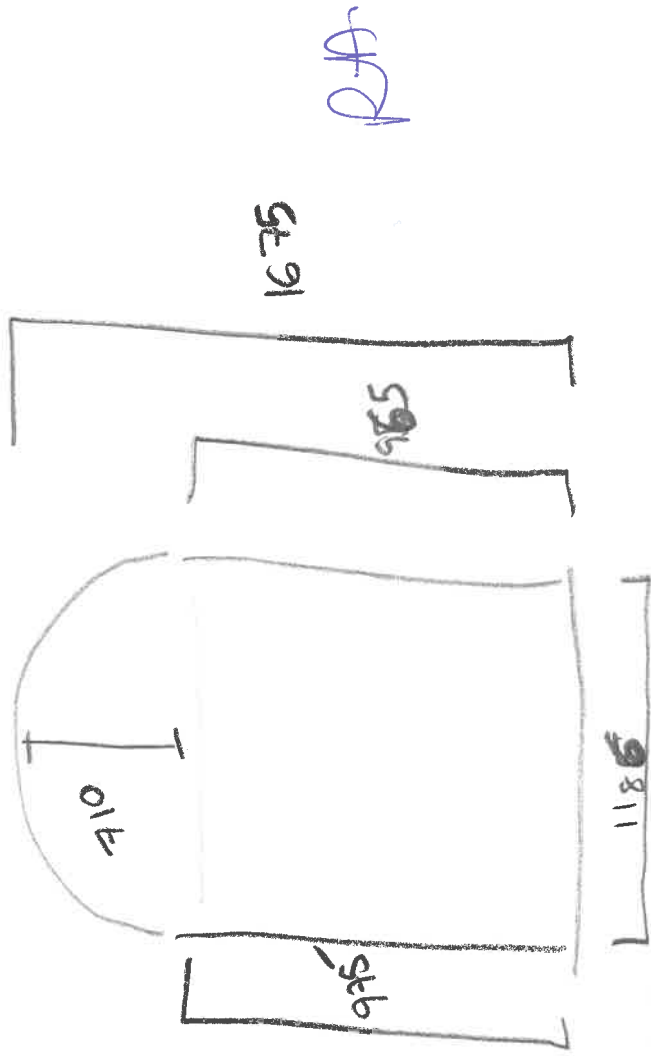

SC231083934 - CP Interiors

Created by		Customer Information		Delivery Information		Order Notes	
Group Order No	Tamara Lopez	Title	Mrs	Address Line 1	DSV Road Ltd		
SC Order No	SC231083934	First Name	Kara	Address Line 2	10 Brunel Way		
Total Shutter SQ/M	N/A	Last Name	Storey	Address Line 3	Segensworth Ind Est		
Freight Method	1.98	Order Reference	SO13920Q1 Part 2	Postcode	PO15 5TX		
#1 Room	George's Dressing Room	Range	Shutters - Fiji	Width	1180mm	Height	1680mm
Additional Shutter Options		Panel type	Regular	Physical Template	Yes		Shutter Type
Midrail & Louvre		Midrail	None	Leg Height for Arch Shutter	880mm		Shaped
Layout		Config	LR	Tilt control	Silent Tilt	Split Position	2
Frame Options		Frame	Beaded L Frame 60mm	Build out	None	Split Position 2	mm
Stile & Hinge		Stile	41.3mm Beaded D-Mould Stile	Hinge type	Standard Hinge	Hinge colour	Pure White
Fitted hardware		Side magnets	False	Roof Catch	False		
Batten #1		Type	Batten, 3 x 15	Colour	Pure White	Depth	15mm
Notes	Please refer to template			Width	3mm	Length	980mm
				Qty	2