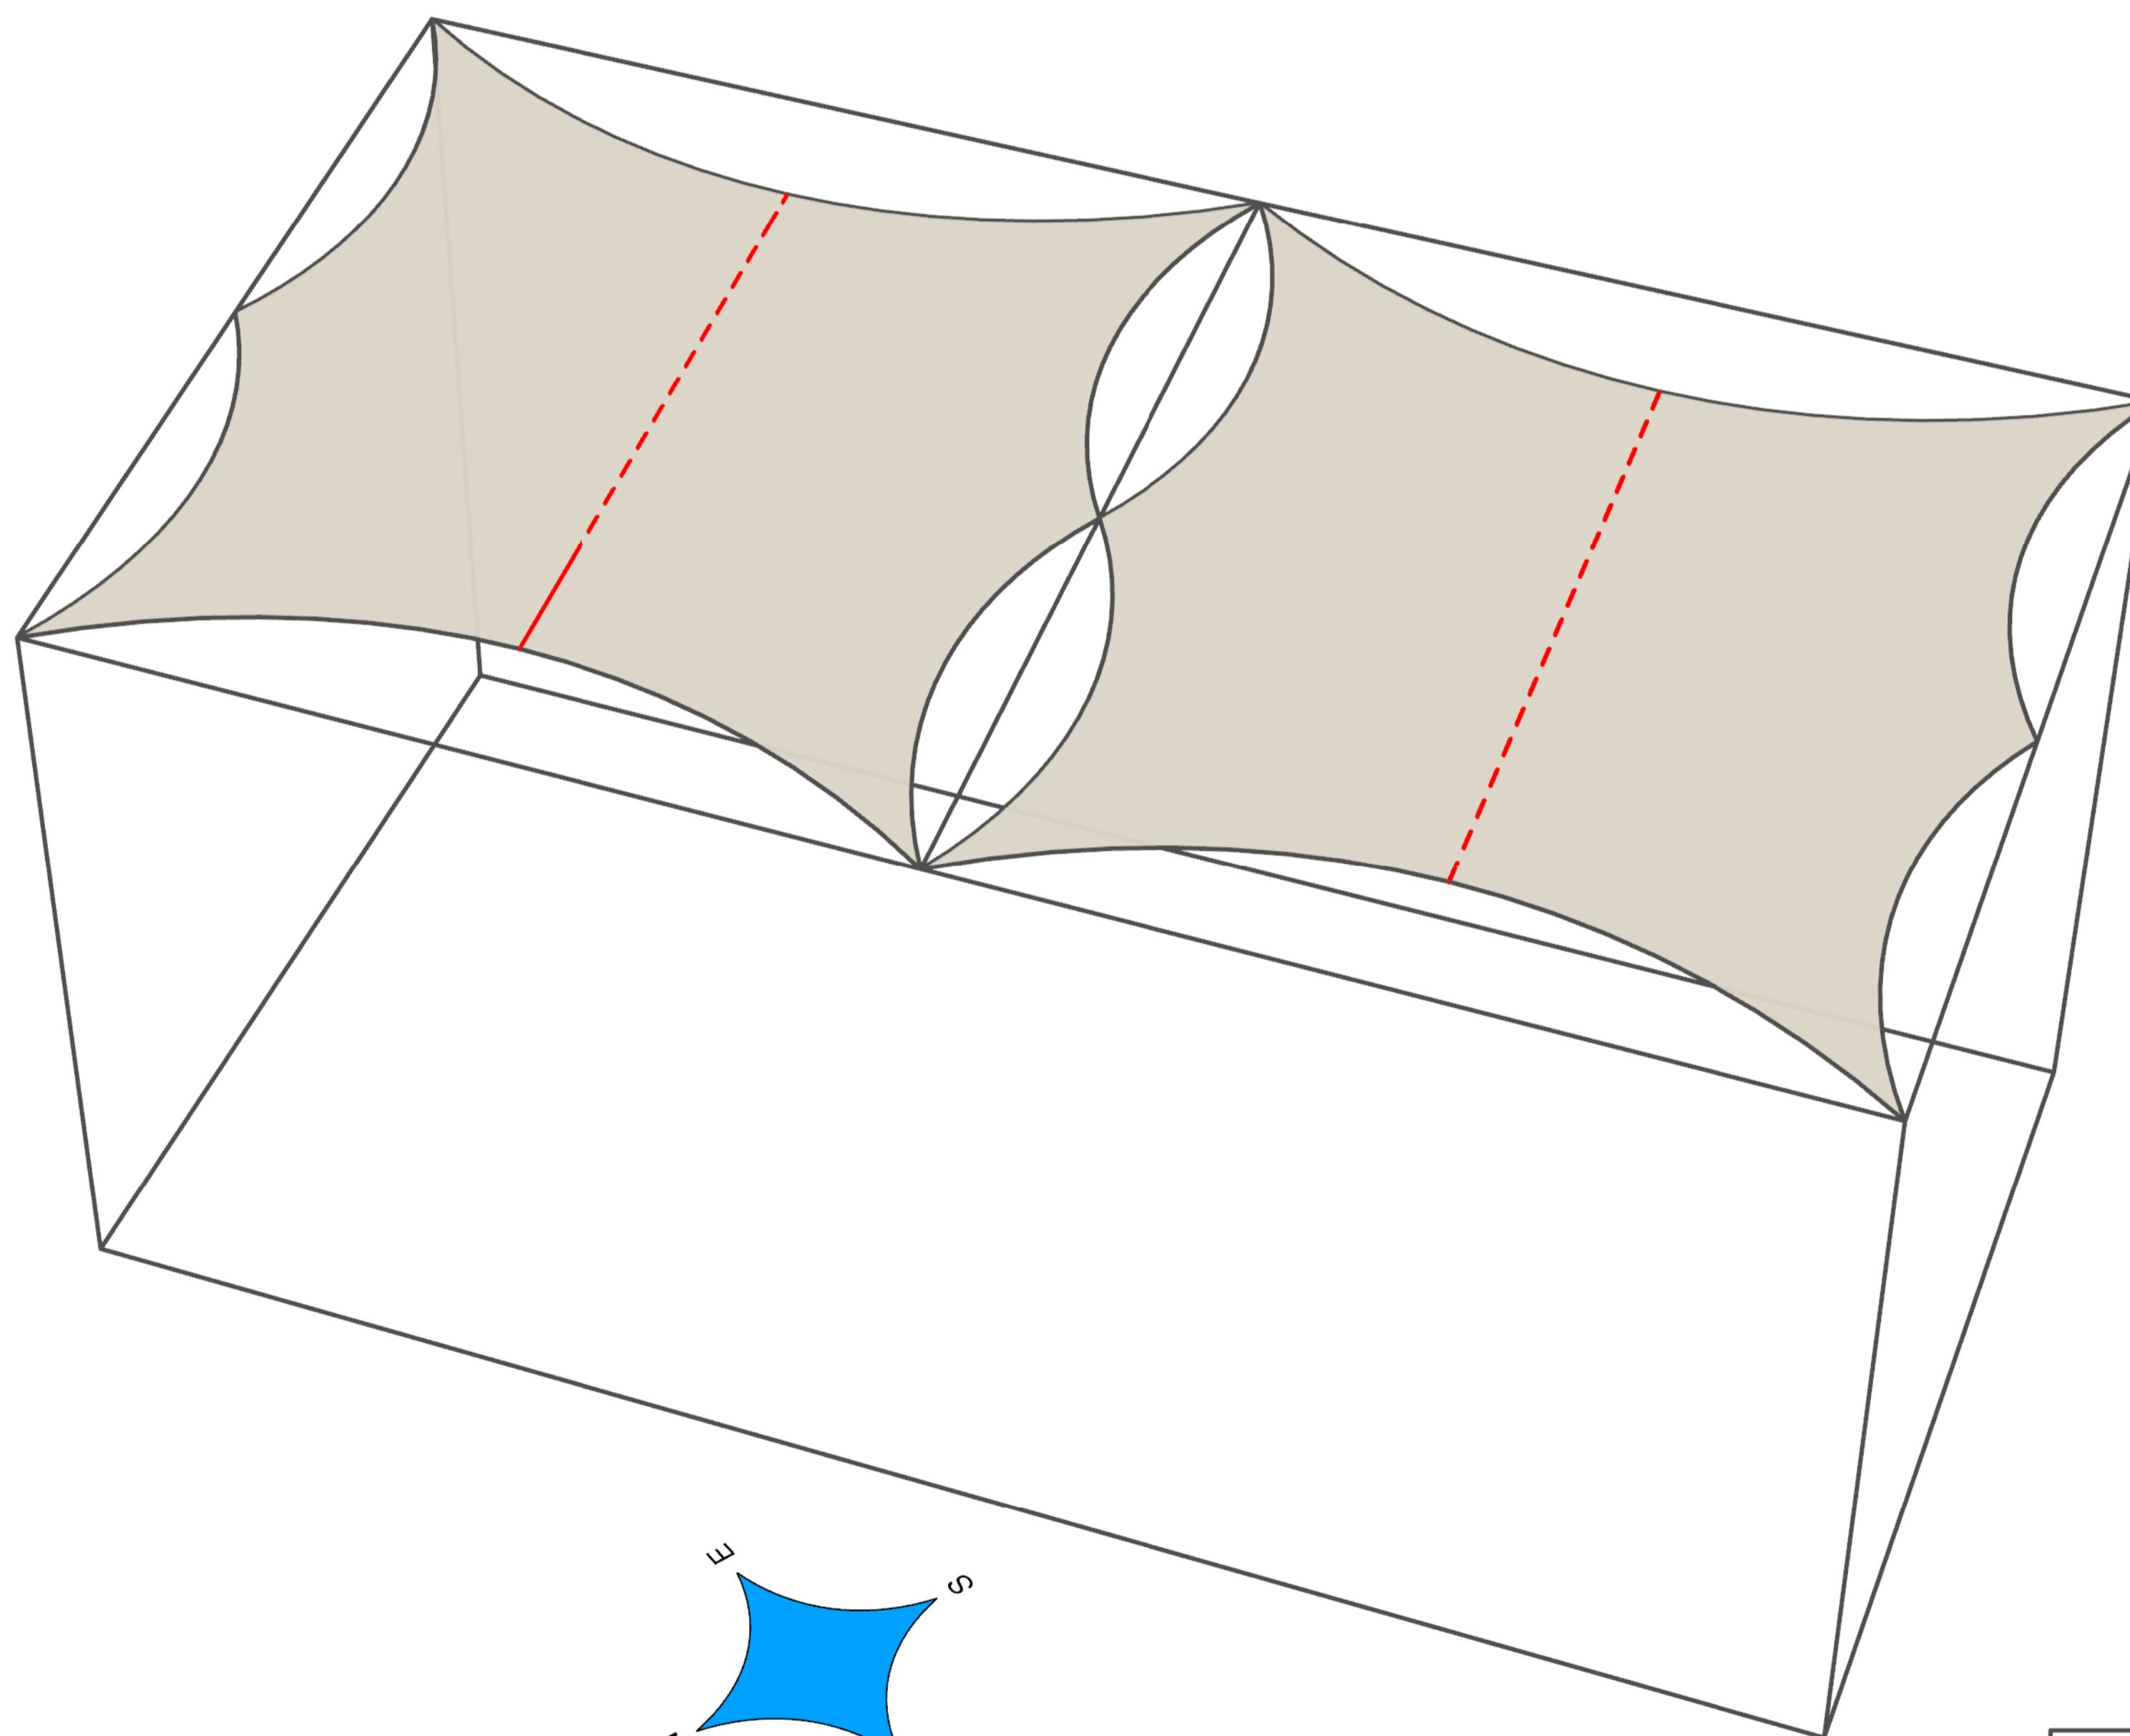

DESIGN NOTE *please read before agreeing to design*****

- Some sails may require a colour matched seam. This will be shown as red dashed lines where applicable.

Notes:

Edge curvatures are indicative only and may vary from those of the final product.

Design Shows :
2 x Made to Measure InShade Sails - ISX - TBC
(Sails are shown in Ivory for design clarity)

Obstructions: None

Special Fittings: None

Some sails may require a colour matched seam, this will be confirmed on receipt of final dimensions.