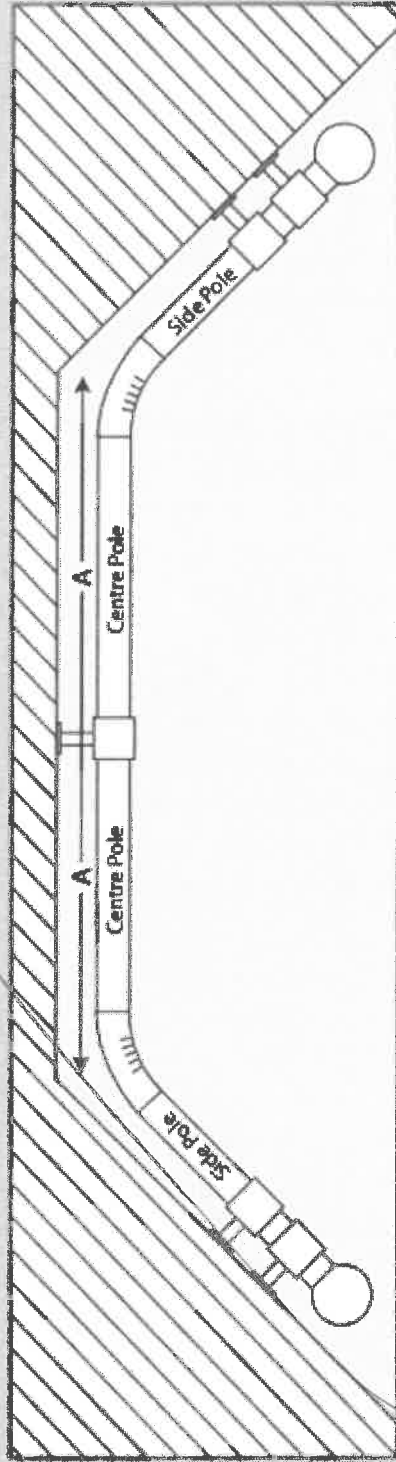

Choosing your pole

The centre pole of your bay needs to be one continuous length of pole to ensure the system performs at its best.