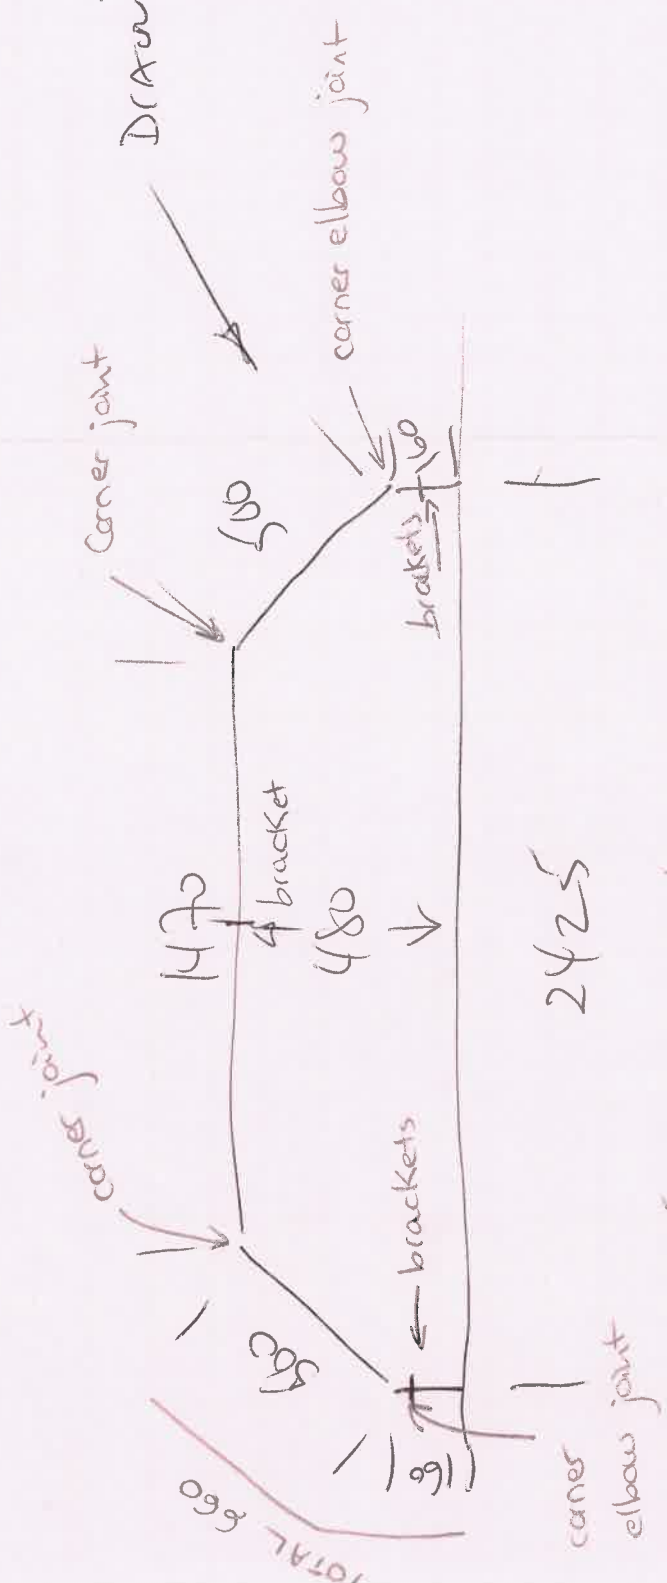

Drawing of Recess/Wall

(Stainless Steel)

- 1 x Hallis Neo 35mm 150cm (2219K/150) @ £14.10 x 2.5 = £35.25
- 1 x " " 150 (2219K/150) @ £14.10 x 2.5 = £35.25
- tabe cut for sides
- 2 x elbow corner joints (2197R) @ £10.71 x 2.5 = £26.78 each x 2 = £53.56
- 2 x corner joints (NE35SSAC28) @ £31.84 x 2.5 = £79.6 each x 2 = £159.20
- 2 x end brackets (NE35SSAC18) @ £21.50 x 2.5 = £53.75 each x 2 = £107.5
- 1 x centre bracket (NE35SSAC20) @ £14.33 x 2.5 = £35.83
- 1 x pack of 2 x finals @ £11.27 x 2.5 = £28.18

£455

MAX 10kg