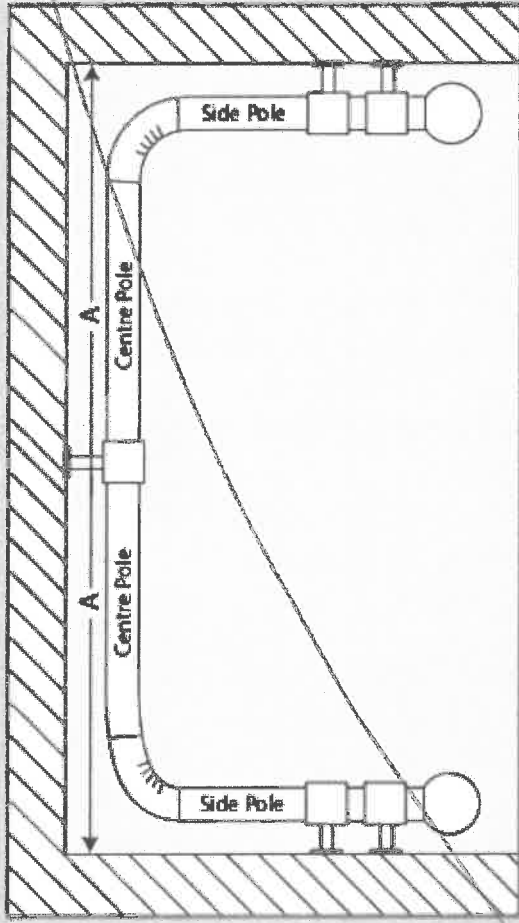

Choosing your pole

The centre pole of your bay needs to be one continuous length of pole to ensure the system performs at its best.