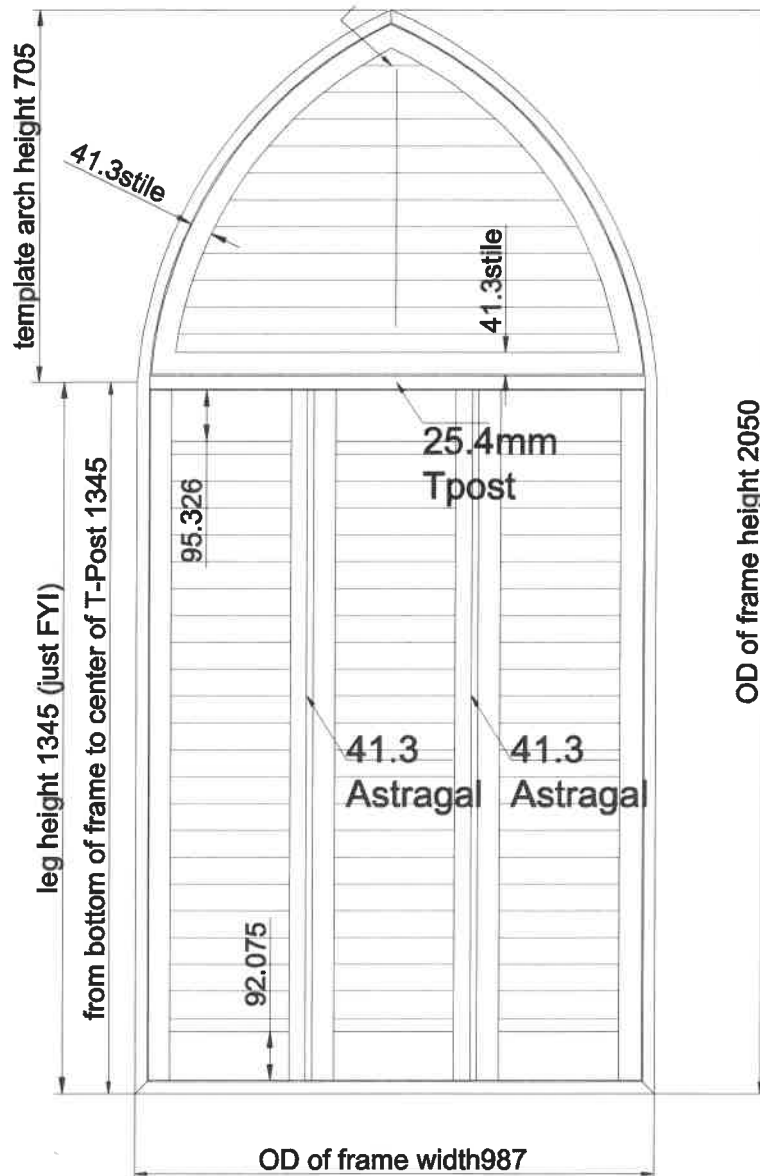

Order#:	211012314847 revised	Customer Name:	Melanie Platt		
Dealer#:	SO14246	Dealer Name:	CP Interiors	Date:	2023/06/24
Please confirm the following drawing.					

It based on template size & shape, and ensure order height. Please be aware of this and confirm the following drawing. If the drawing looks difference than the actual finished specialty shape, then factory will take a photo and show to dealer prior factory ship out."

**top panel ,hinge at bottom**

1 Fixed louver

Item 1 Qty: 1(LLR) Louver: 63mm Color: 002-Extra White Beaded L Frame 46mm 4 sides Easy Tilt