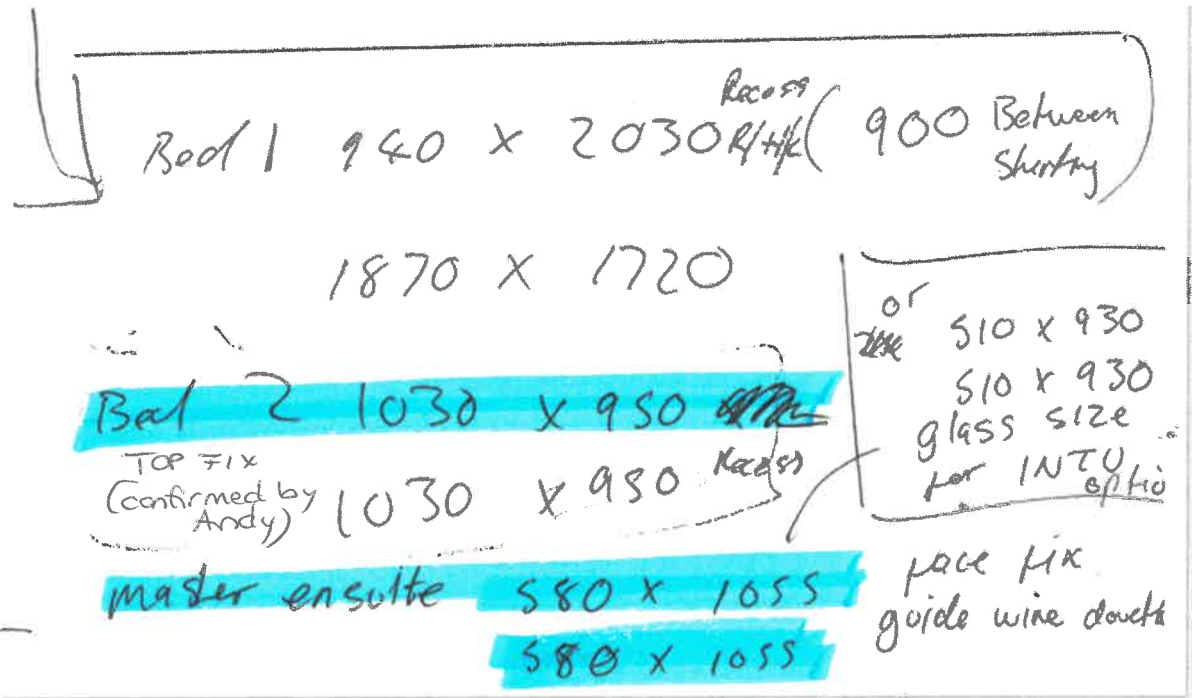

Appointment For Andy From 31-01-2023 To 31-01-2023
Tuesday 31-01-2023

08:30 AM

Mr. Richard Chadwick, Bay House, Park Estate, La Route Des Genets, St
Brelade, JE3 8EQ, 499877, 07797 778 457 richardwchadwick@msn.com

SO14226

Filter

1 Bathroom 1 x Service/Repair 0 by 0
blind has split in the bathroom, possibly fabric tear? also
needs plastic end clips replacing

Bedroom 1 (Blue) / Duoral Rimini B/O ~~Sanetor~~ Ash
OR Dimo Design 631

Bedroom 2 (Pink) Venetian (Aluminium) colour TBC

Masterblinds Elan Room Darkening Ether 2630 32mm
~~(Info)~~

Cinchlase link