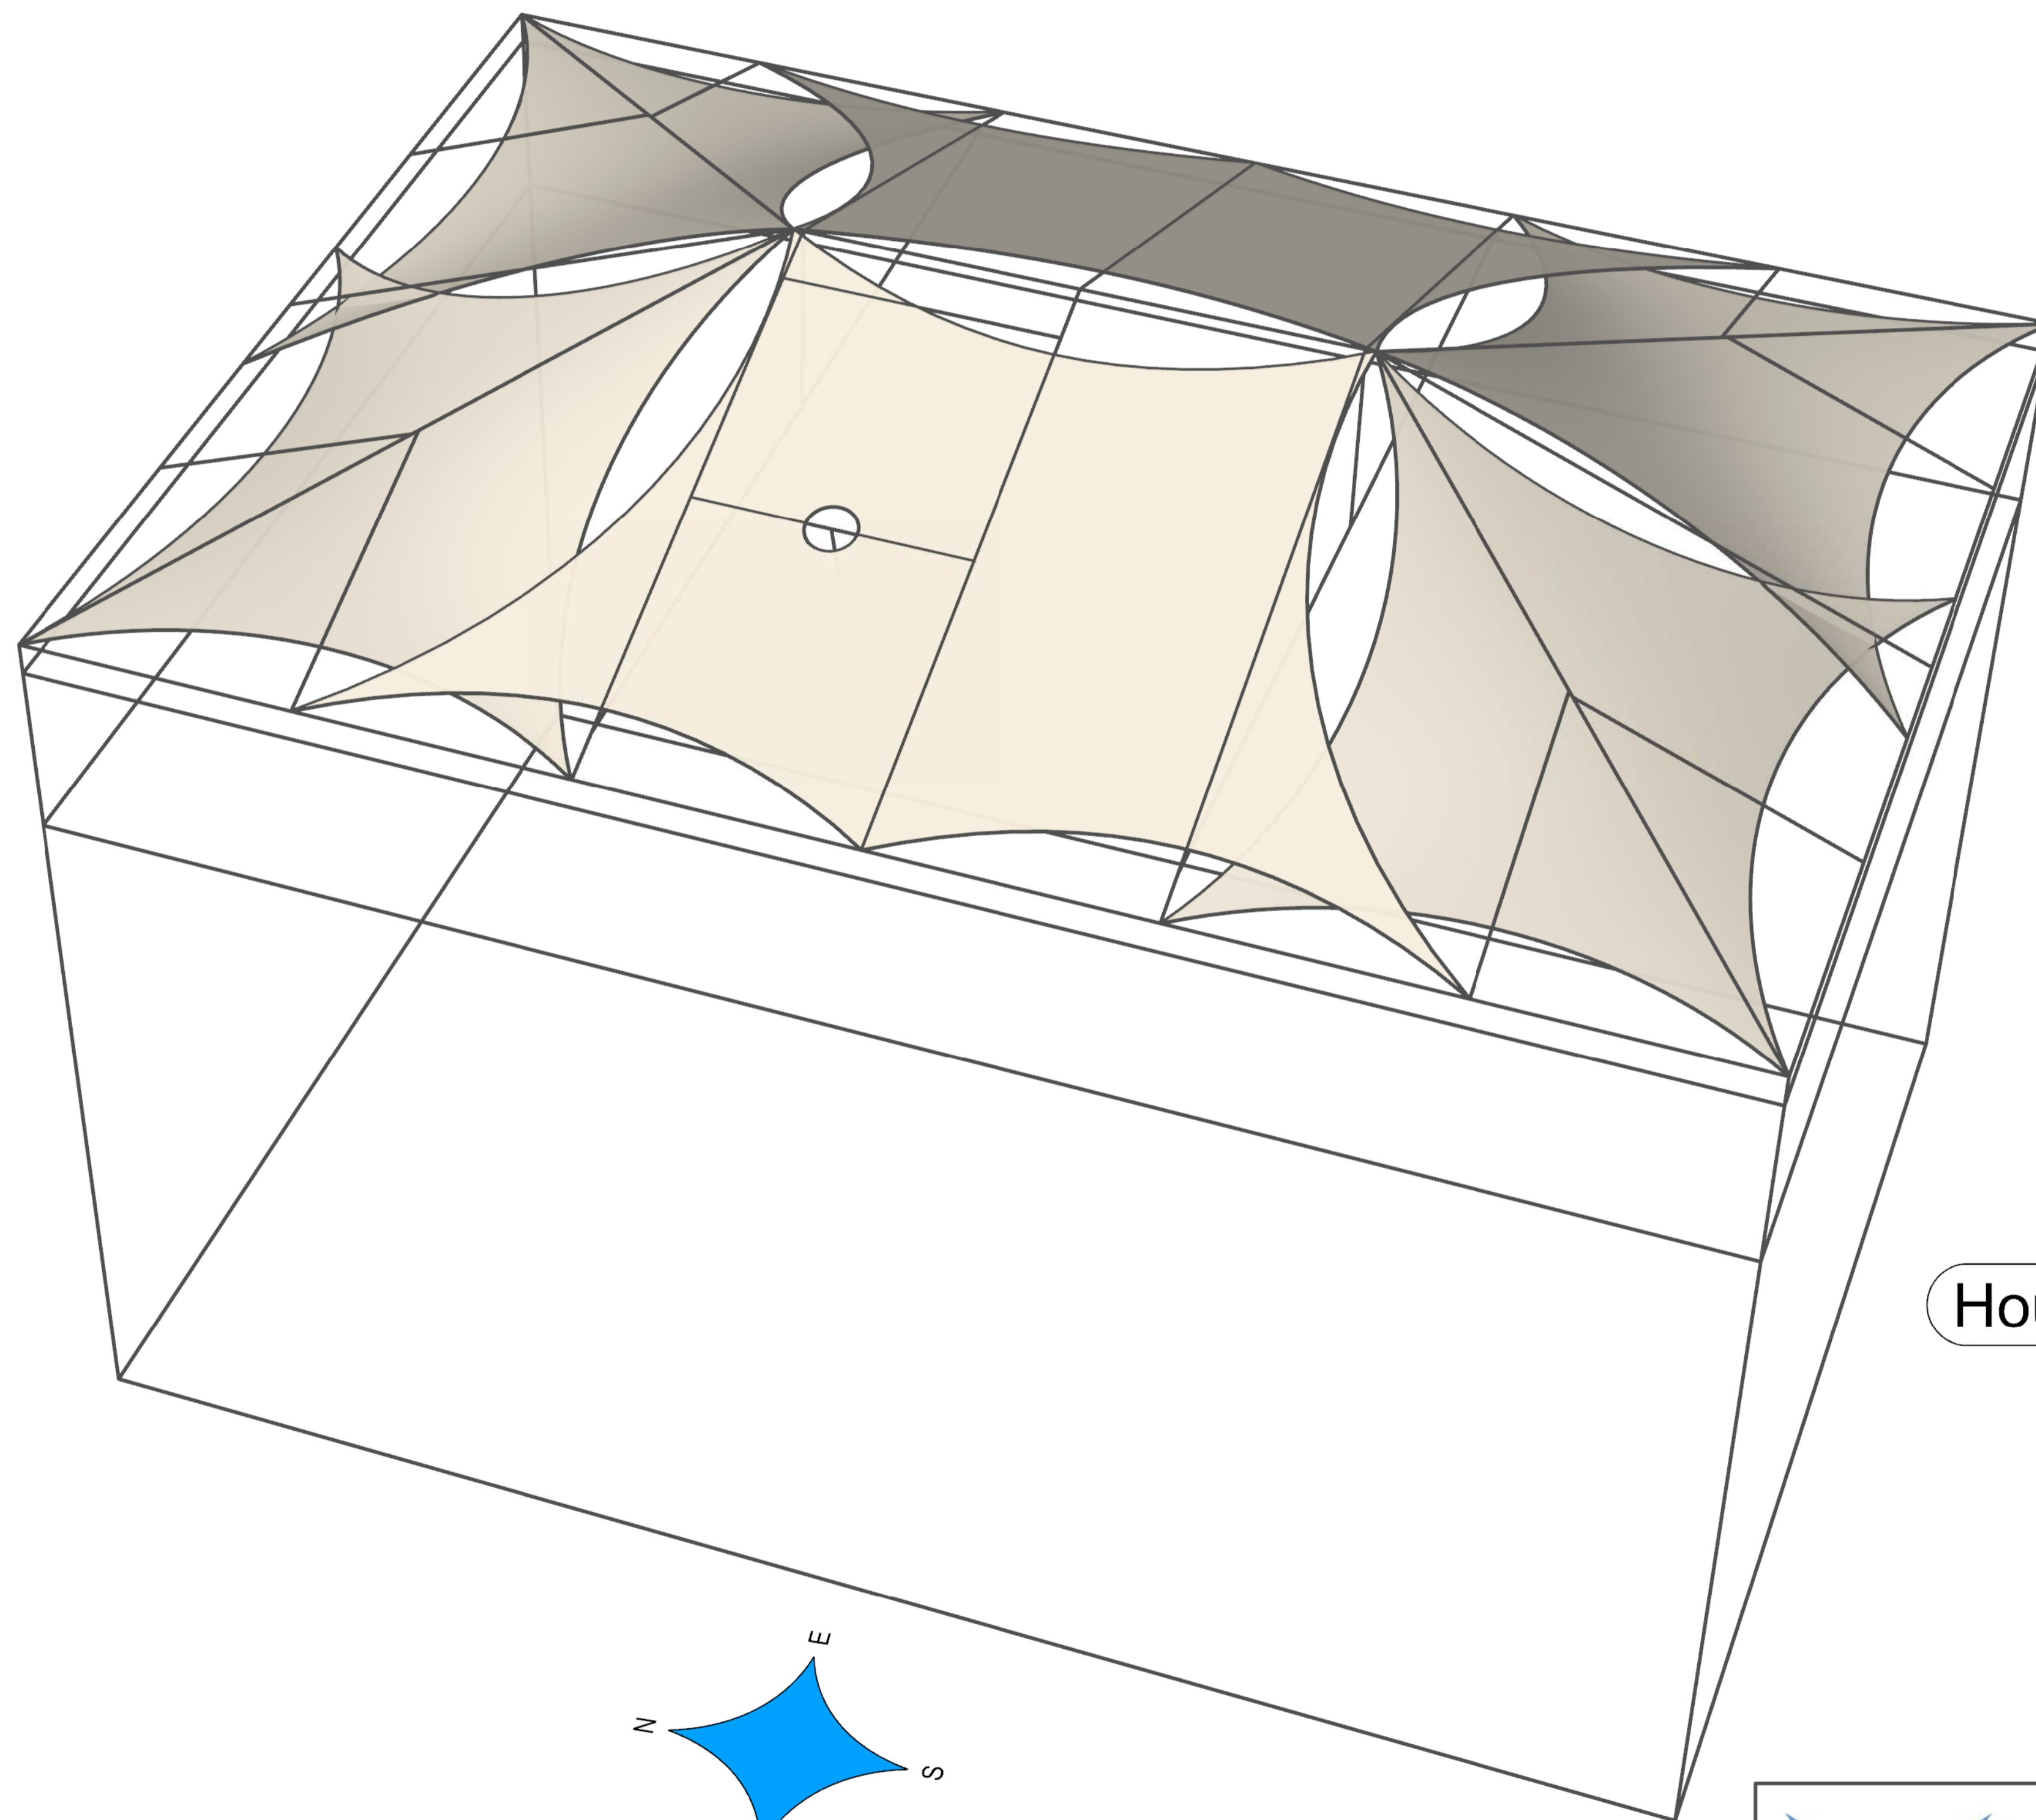

House

House

Notes:

Edge curvatures are indicative only and may vary from those of the final product.

Design Shows :
6 x Made to Measure InShade Sails - ISX - TBC
(Sails are shown in Ivory for design clarity)

Obstructions: Opener & Tie-Bars

Special Fittings: 2 x M8 CPF

Some sails may require a colour matched seam, this will be confirmed on receipt of final dimensions.

Supplied By :

t : 01534 768141

e : info@cpinteriors.je

Project: 72292-9669-Nidiah

Date: 21.02.23 Drawn: AB Check: --