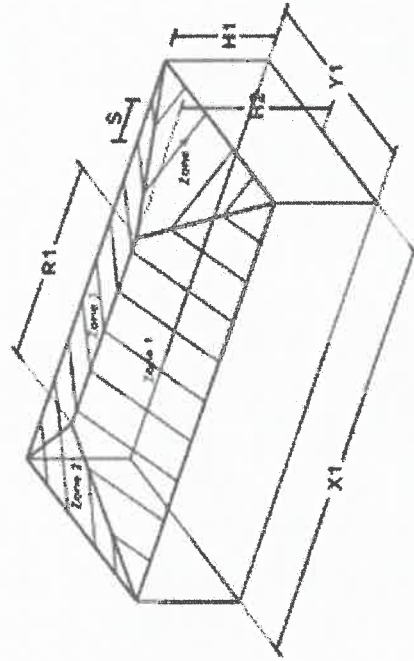

by

All dims in mm

X1	5000
Y1	3500
H1	2800
H2	3800
R1	1600

Client confirmed design 15/02/23 RA

Select coverage	Cover both sides
Number of sails per side	3
Front triangle sail	No
Middle left triangle sails	No
Middle right triangle sails	No
Back triangle sail	No

Reduce front gap size	100%
Reduce middle left gap size	100%
Reduce centre gap size	100%
Reduce middle right gap size	100%
Reduce back gap size	100%
Total additional fittings	0
Total tie-bar loops	0
Total straight edges	0

Colour of main sails	ISX Solid Oyster
Colour of triangles	ISX Solid Oyster
Colour of fittings	Stainless steel
Number of window vents	0

Max length of sail	2297
Max width of sail	2654

Please note that sails larger than 2100mm in both directions, will require a colour matched seam.