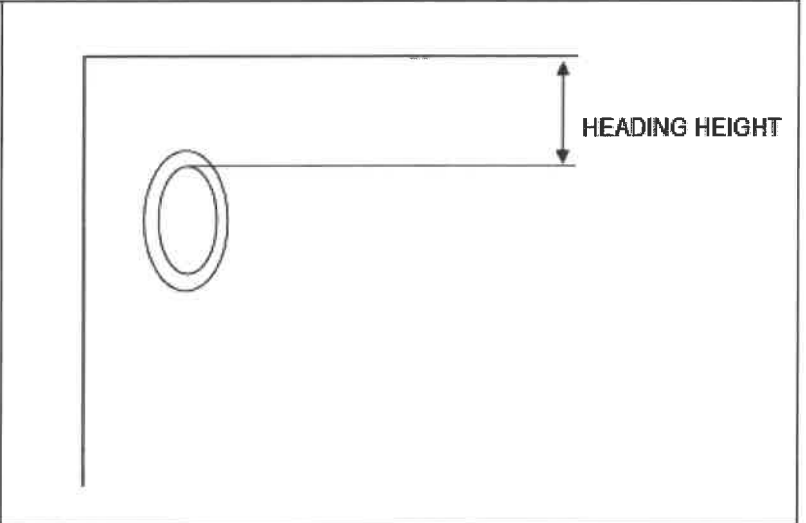

FABRIC DETAILS: Romo Linara Magenta 2494/282	FABRIC WIDTH: 140cm	FABRIC REPEAT: 0cm	QUANTITY: 10m	RAILROAD:
--	-------------------------------	------------------------------	-------------------------	------------------

TRIM/BRAID /BORDER :	BORDER SIZE:	TOP:	BOTTOM:	LEADING EDGE:	RTN EDGE:
-----------------------------	---------------------	-------------	----------------	----------------------	------------------

ALL MEASUREMENTS MUST BE IN METRIC		PAIR 1	PAIR 2	PAIR 3
PAIR		Dining Area Pair		
SINGLE				
WIDTHS PER CURTAIN				
OVERALL DROP		2190mm		
HEADING HEIGHT				
TRACK SIZE		2400mm		
INTERLINED - HANDSEWN				
LINED - HANDSEWN		YES		
LINED - MACHINE				
BLACKOUT - HAND				
BLACKOUT - MACHINE				

ADDITIONAL INFORMATION:
10m of Romo Linara Magenta 2494/282 arriving from Romo. Fabric drop (hem to hem) is 2190mm, heading height is 3cm. Please return any fabric left.

EYELET SIZE	BLACK	BRASS	CHROME	COPPER	SATIN SILVER	ANTIQUE BRASS	OLD NICKEL
40MM					YES		
66MM							