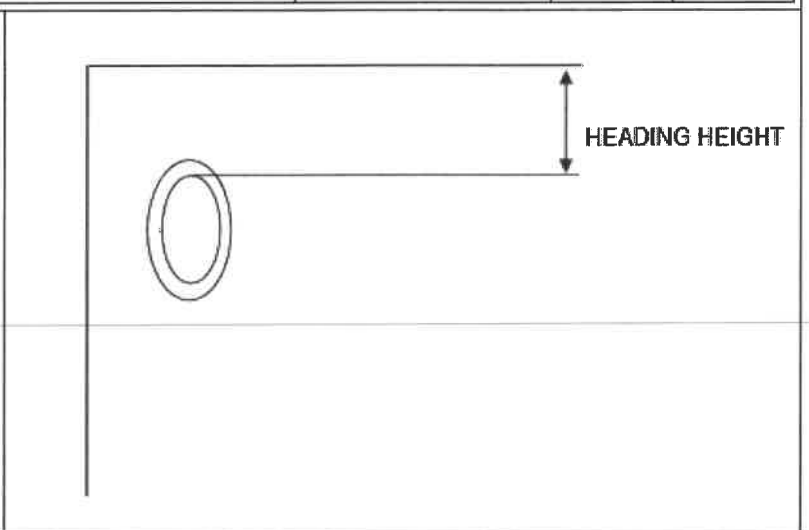

EYELET CURTAIN ORDER FORM WEBSITE

COMPANY CP Interiors	CUSTOMER: Tracey Myles	ORDER REF: SO14201	CONTACT NAME: Tamara

FABRIC DETAILS: Kravet Felloe 12 & Kravet 33120 Colour 1212	FABRIC WIDTH: Both fabrics are 137cm wide	FABRIC REPEAT: Felloe 12 has a 10.69cm vertical repeat and 22.86cm horizontal repeat. 33120 Colour 1212 is plain	QUANTITY: 8m of Felloe 12 and 4m of 33120 Colour 1212	RAILROAD:

COLOUR OF LINING IVORY OR ALMOND	Ivory

DATE : 07/08/23	PC PREMIUM LINING: YES	PC STANDARD LINING:	PC BLACKOUT LINING:	PC INTERLINING:	PC SATIN FLEECE LINING:

TRIM/BRAID /BORDER : YES, braid to top of border	BORDER SIZE: 70cm	TOP:	BOTTOM: YES	LEADING EDGE:	RTN EDGE:

ALL MEASUREMENTS MUST BE IN METRIC		PAIR 1	PAIR 2	PAIR 3
PAIR		Front Door Pair		
SINGLE				
WIDTHS PER CURTAIN				
OVERALL DROP		2165mm		
HEADING HEIGHT		3cm		
TRACK SIZE		1800mm		
INTERLINED - HANDSEWN				
LINED - HANDSEWN		YES		
LINED - MACHINE				
BLACKOUT - HAND				
BLACKOUT - MACHINE				

ADDITIONAL INFORMATION:
8m of Kravet Felloe Colour 12 for top of curtain, 4m of Kravet 33120 Colour 1212 for 70cm contrast bottom border. 4.5m of Hallis Jazz Orange/Linen Applique 17mm braid (2645R/12) to be applied on join of bottom border and top fabric. Full drop is 2165mm (2135mm from inside top of eyelet). Heading height is 3cm.

EYELET SIZE	BLACK	BRASS	CHROME	COPPER	SATIN SILVER	ANTIQUE BRASS	OLD NICKEL
40MM					YES		
66MM							

THIS ORDER INCLUDES ON A SEPARATE SHEET (PLEASE TICK APPROPRIATE BOX)

Handwritten signature