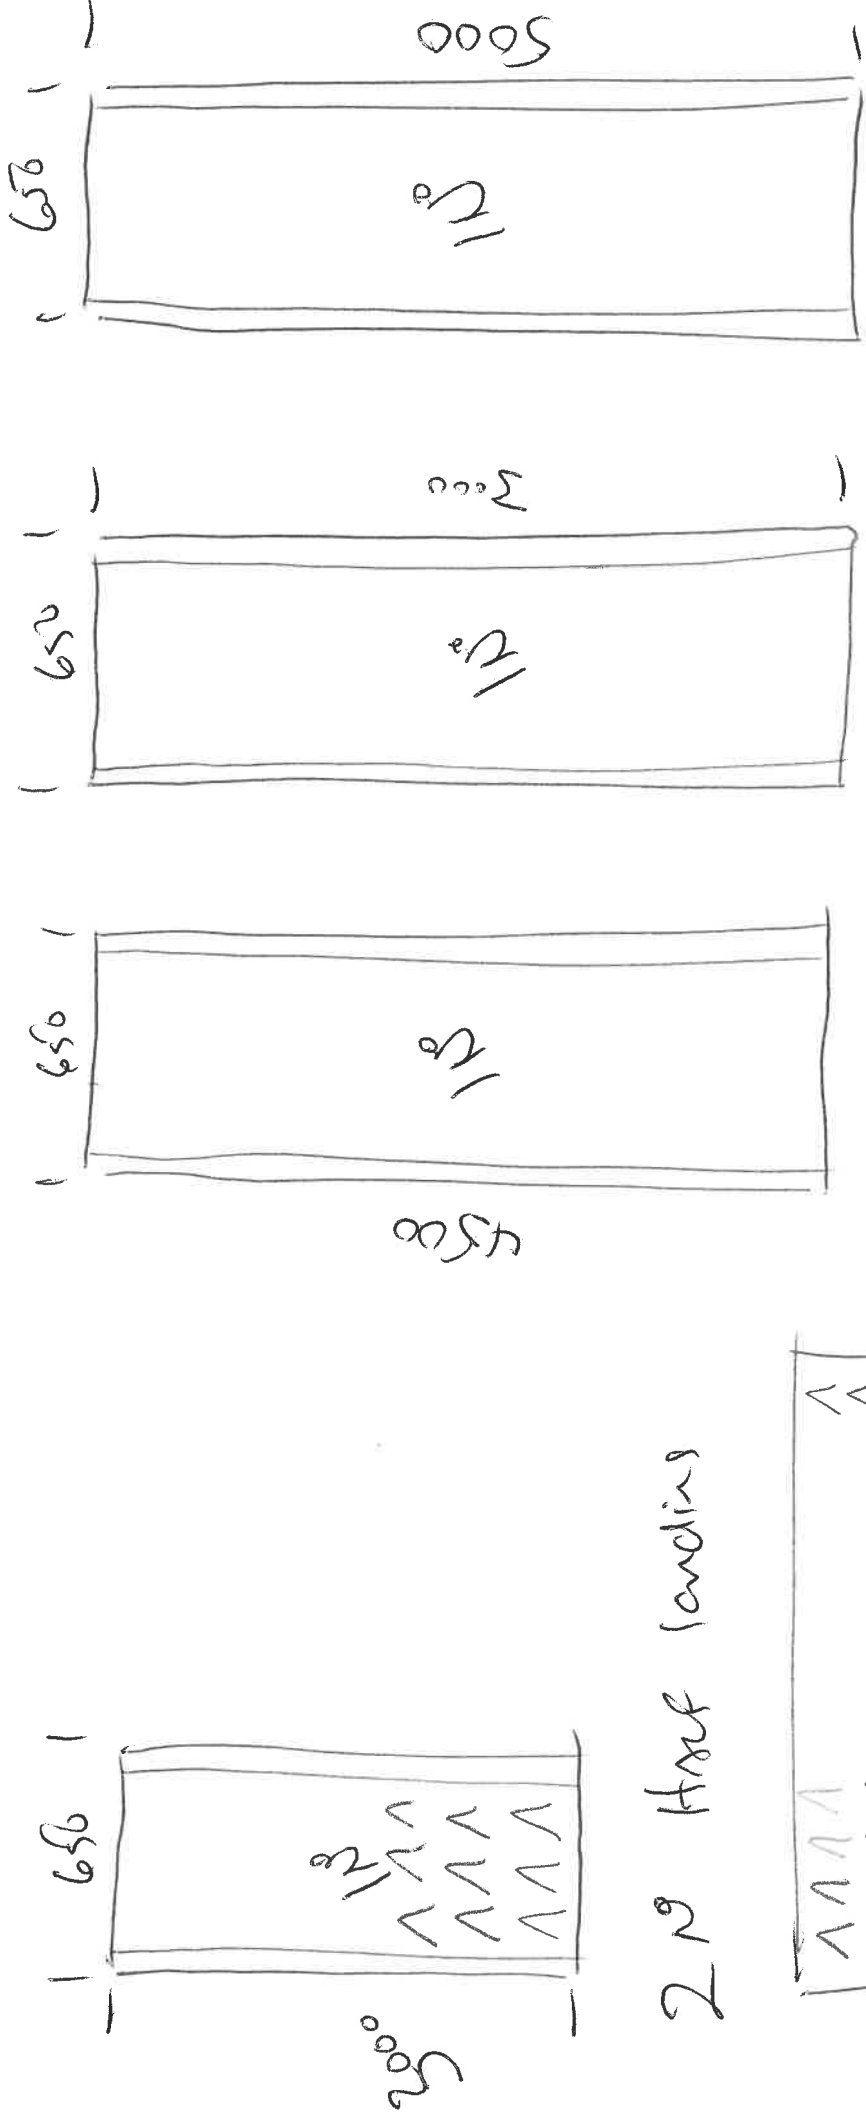

£ 3722
as agreed by
Adrian

Sizes checked
as this one by Rachel

Top Floor Stair Rume

2nd Floor Landings

Direction to watch stairs

STAIRS

FACE HANDLING

+ HARD BOARD