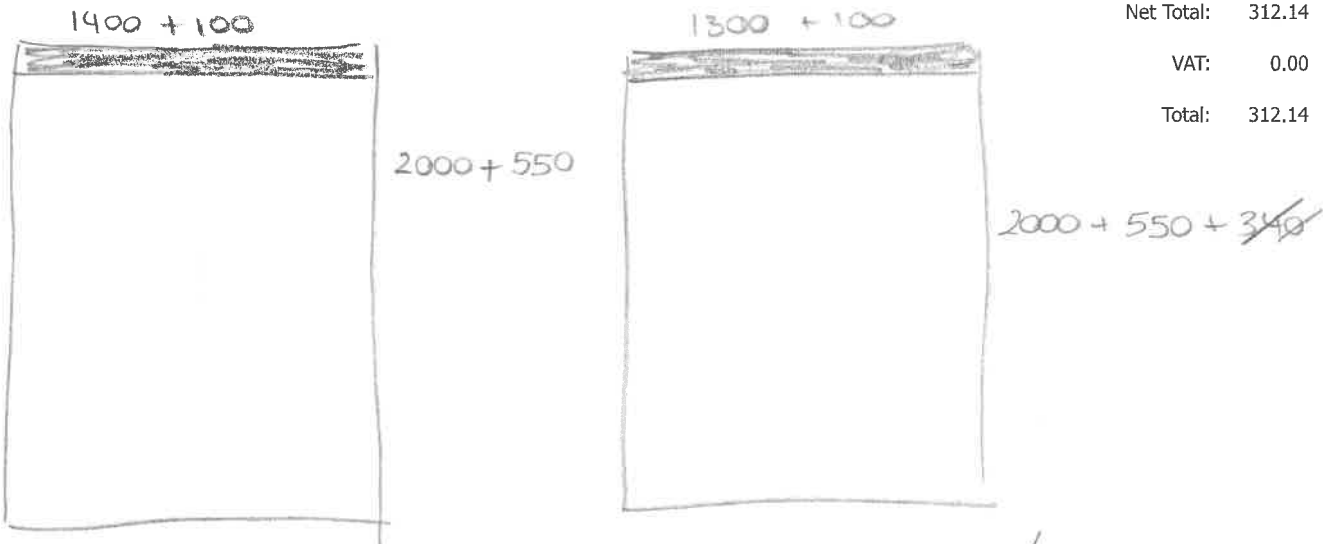

Vat No: 324 0532 02
Cust Order No: SO14119 QUENAULT
Order Date: 14/12/2022
Order No: 3053308
Cust Ref:
Account Ref: CPS007
Despatch Method: DHL Carrier 2 NEW

Order To:
C.P Interiors
Rue Des Pres Trading Estate
St Saviour
Jersey
Channel Islands
JE2 7QN

Deliver To:
C.P Interiors
Rue Des Pres Trading Estate
St Saviour
Jersey
JE2 7QN

Type	Colour	Width	Drop	Quantity	Unit Price	Disc %	Net
Customers Own Roman	Customer`s Own Fabric	1400	2000	1	137.43	10 30.11	150.79
Lining - Bonded BLACKOUT (with Fleece 400g EB), Pelmet Required, Right Hand Control, Continuous Metal Chain Chrome, None Required, No Handset Required, No Power Supply Required, No Batteries Required, Not Required, Roman Breakaway Chain Mechanism				Chain Length: 1300			
Measurement: Blind Size		Spec. ins: Face fitting					
Location: Bedroom 2		Fitting ins:					
Customers Own Roman	Customer`s Own Fabric	1300	2000	1	137.43	10 30.11	150.79
Lining - Bonded BLACKOUT (with Fleece 400g EB), Pelmet Required, Left Hand Control, Continuous Metal Chain Chrome, None Required, No Handset Required, No Power Supply Required, No Batteries Required, Not Required, Roman Breakaway Chain Mechanism				Chain Length: 1300			
Measurement: Blind Size		Spec. ins: Face fitting					
Location: Bedroom 2		Fitting ins:					
Miscellaneous	Invoice Surcharge Item 3.5%	0	0	1	10.56	0	10.56
Measurement:		Spec. ins:					
Location:		Fitting ins:					

£407

£407

Net Total: 312.14
VAT: 0.00
Total: 312.14

11 m in total

10 m without pelmet flag

Fabric is 137 cm wide 34cm repeat