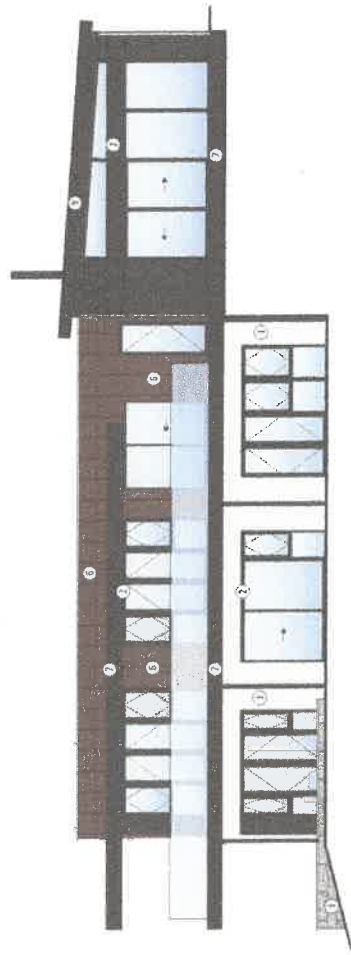

SOUTH ELEVATION

PROJECT		JY80.01 HIGH GORSE HOUSE		DRAWING TITLE		ELEVATIONS OPTION E (ZINC PIGMENTO BRUN / BROWN + TRAFFIC WHITE RENDER)		DRAWING NUMBER		JY80.01-DA-SK05E		PROJECT NUMBER		XX	
SCALE		1:75 @ A1		DATE		MARCH 2022		SCALE		B/W / COLOUR		DATE		MARCH 2022	
CONSTRUCTION STAGE (C)		ARCHITECTURAL (DA) - CFS 8.0 / 17.01		CONSTRUCTION STAGE (C)		ARCHITECTURAL (DA) - CFS 8.0 / 17.01		CONSTRUCTION STAGE (C)		ARCHITECTURAL (DA) - CFS 8.0 / 17.01		CONSTRUCTION STAGE (C)		ARCHITECTURAL (DA) - CFS 8.0 / 17.01	
PROJECT		JY80.01 HIGH GORSE HOUSE		DRAWING TITLE		ELEVATIONS OPTION E (ZINC PIGMENTO BRUN / BROWN + TRAFFIC WHITE RENDER)		DRAWING NUMBER		JY80.01-DA-SK05E		PROJECT NUMBER		XX