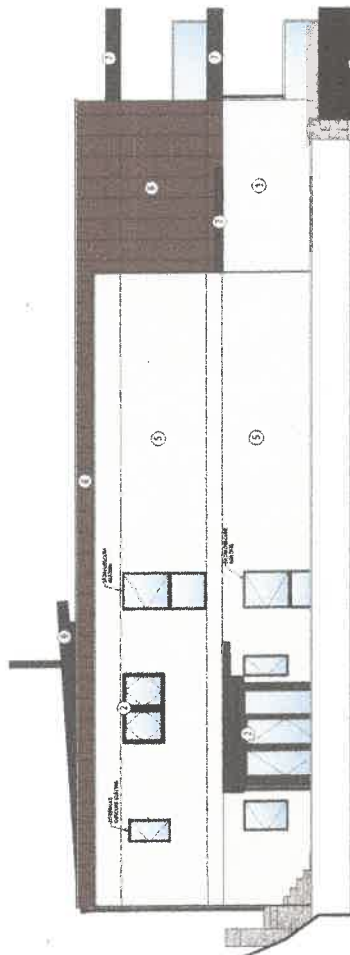

NORTH ELEVATION