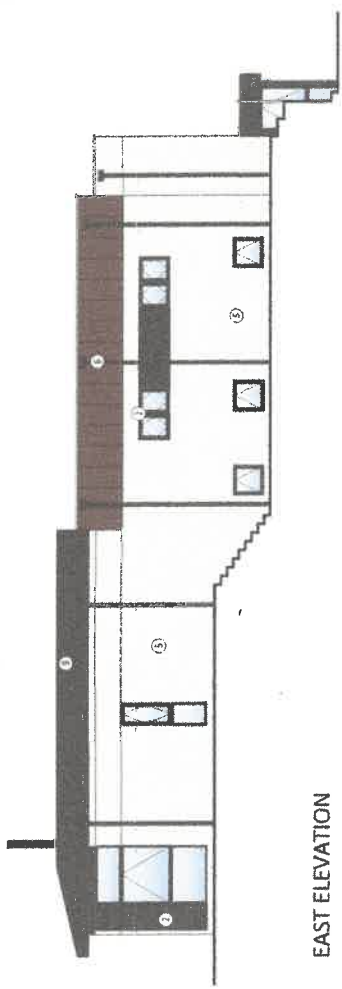

EAST ELEVATION