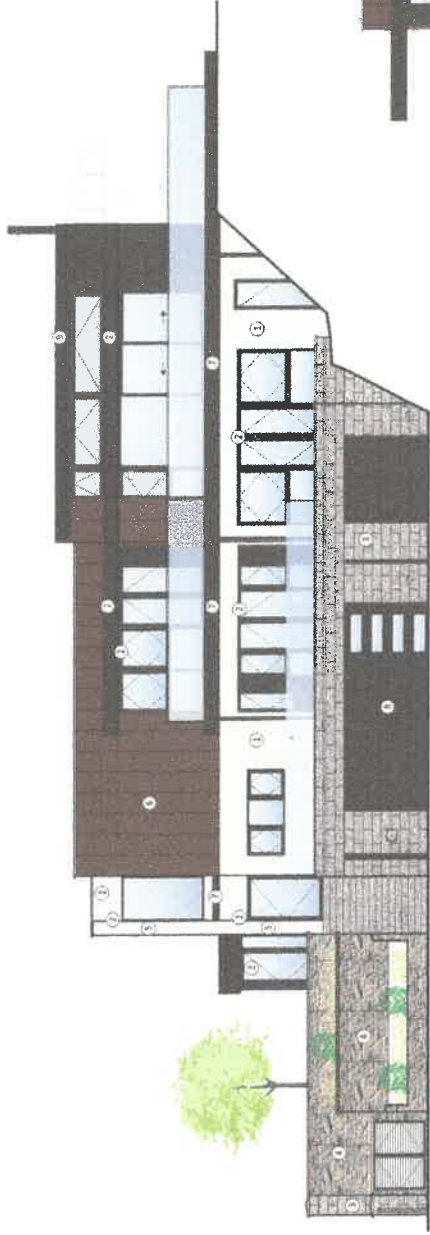

Blinds | Curtains | Awnings | Shutters | Furnishings | Interior Design | Project Management

NORTH ELEVATION

EAST ELEVATION

KEY PLAN

- KEY**
- 1) EXTERNAL WALL FINISH - RED BRICK, TRAFFIC WHITE RENDER
 - 2) WINDOWS & CASINGS - BLACK (RAL 9005)
 - 3) EXTERNAL WALL FINISH - TRAFFIC WHITE
 - 4) EXTERNAL WALL FINISH - GRABBLE - SANDS
 - 5) EXTERNAL WALL FINISH - RED BRICK, TRAFFIC WHITE RENDER
 - 6) EXTERNAL WALL FINISH - TRAFFIC WHITE, POLYURETHANE INSULATION
 - 7) FACED BRICKWORK - RED BRICK, TRAFFIC WHITE RENDER
 - 8) GARAGE DOOR - BLACK (RAL 9005)
 - 9) ROOF - TRAP - ANTRACITE

WEST ELEVATION

SOUTH ELEVATION

PROJECT		JY80.01 HIGH GORSE HOUSE		DRAWING TITLE		ELEVATIONS OPTION E (ZINC PIGMENTO BRUN / BROWN + TRAFFIC WHITE RENDER)		DRAWING NUMBER		JY80.01-DA-SK05E		PROJECT NUMBER		XX	
SCALE		1:75 @ A1		DATE		MARCH 2022		SCALE		B/W / COLOUR		DATE		MARCH 2022	
CONSTRUCTION STAGE (C)		ARCHITECTURAL (DA) - CFS 8.0 / 17.01		CONSTRUCTION STAGE (C)		ARCHITECTURAL (DA) - CFS 8.0 / 17.01		CONSTRUCTION STAGE (C)		ARCHITECTURAL (DA) - CFS 8.0 / 17.01		CONSTRUCTION STAGE (C)		ARCHITECTURAL (DA) - CFS 8.0 / 17.01	
PROJECT		JY80.01 HIGH GORSE HOUSE		DRAWING TITLE		ELEVATIONS OPTION E (ZINC PIGMENTO BRUN / BROWN + TRAFFIC WHITE RENDER)		DRAWING NUMBER		JY80.01-DA-SK05E		PROJECT NUMBER		XX	