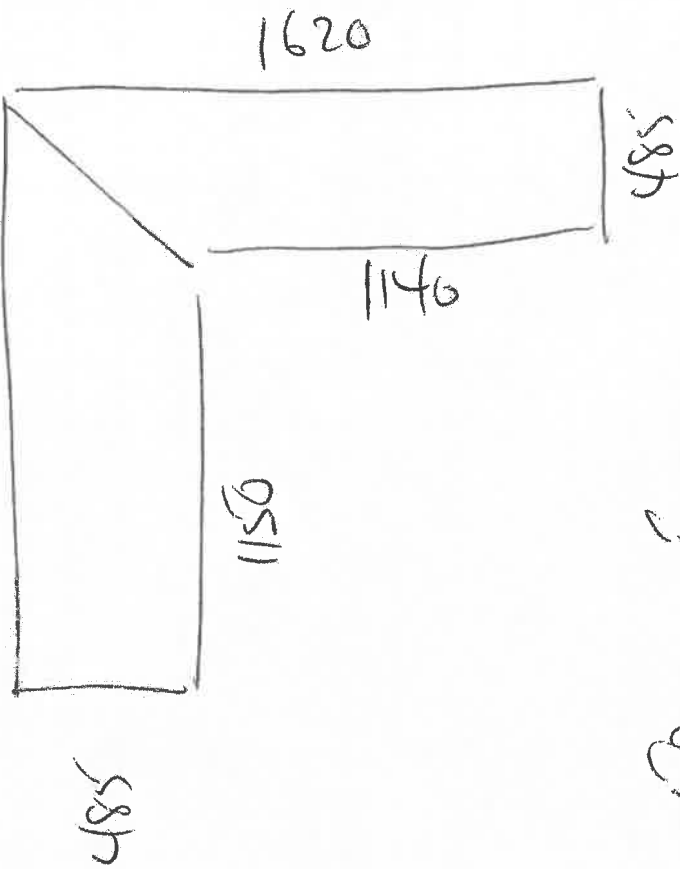

Order Form for:
Roger Baudin Upholstery

Date of Order / Delivered to Roger:	
Customer Ref: SO14037 Philip Allen	
Description of Products: to make 2x seat cushions and 2x back cushions for a banquette as per drawings attached Qty:	
Upholstery Works / Alterations Required:	RECEIVED 10 JAN 2022 SCANNED <input type="checkbox"/>
to make 2x seat cushions and 2x back cushions for a banquette as per drawings and quote attached	
delivered 20-1-22	
Fabric Supplied? – if Yes, Description / Qty: Yes – 9m of Kobe Lapis 01	
Returned to CP Interiors / Collected on by:	

All copies of Orders to be Emailed to Roger and Copy given to Fitter Delivering to Roger to handover with products for Alteration / Upholstery

BASE

1630

50mm Foam

BACKS

~~1630~~ 80

50 mm
Foam
piped
seat. Pad.