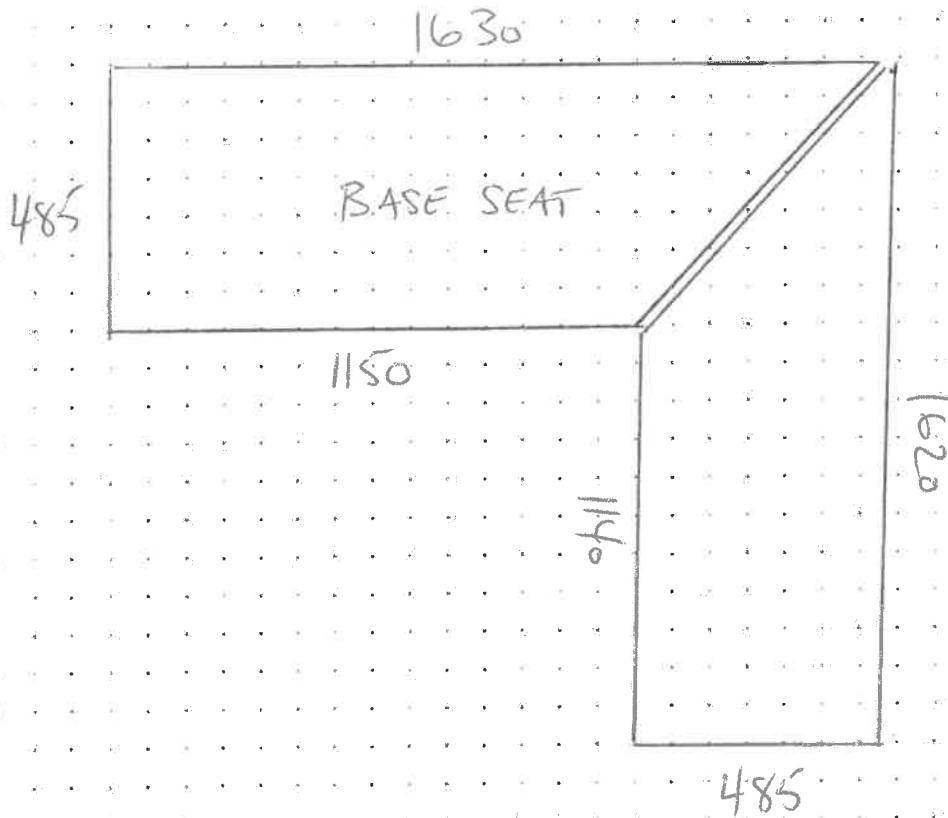

All copies of Orders to be Emailed to Roger and Copy given to Fitter Delivering to Roger to handover with products for Alteration / Upholstery

BASE

1630

50mm Foam

BACKS

~~1630~~ 80

50 mm
Foam
piped
seat. Pad.