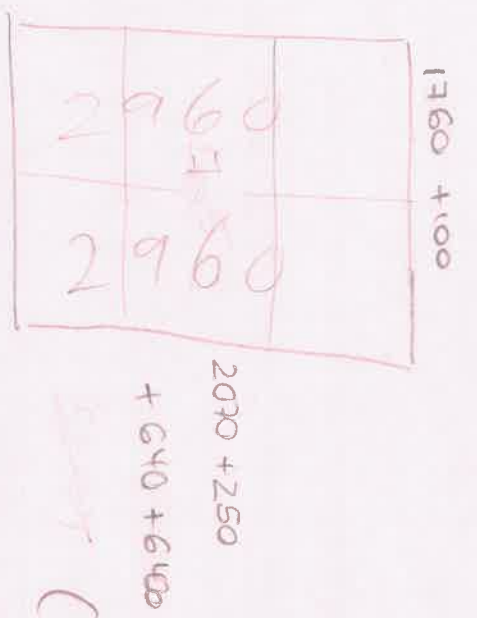

DINING AREA