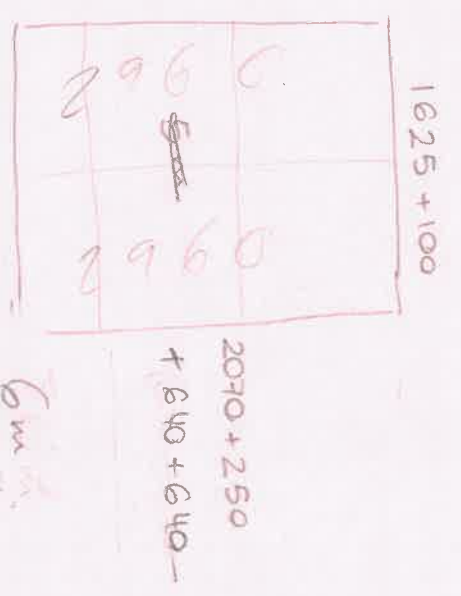

DINING AREA