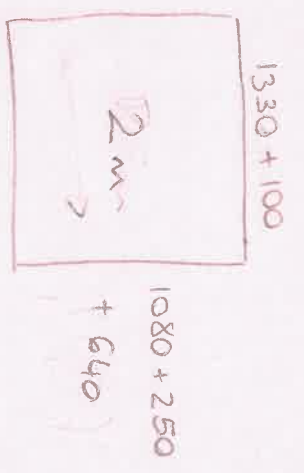

KITCHEN

KITCHEN 8m

TOTAL FOR ROOMS 22.5m

(DINING AREA)
14.5m