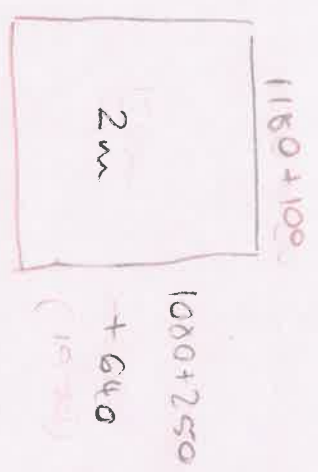

KITCHEN

KITCHEN 8m

TOTAL FOR ROOMS 22.5m

(DINING AREA)
14.5m