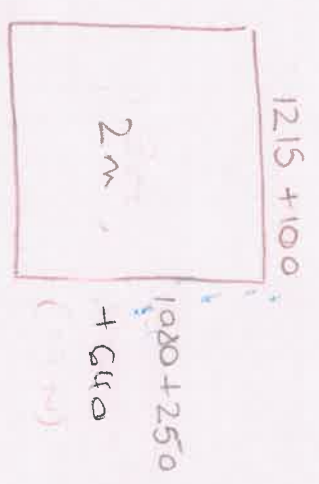

KITCHEN

KITCHEN 8m

TOTAL FOR ROOMS 22.5m

(DINING AREA)
14.5m