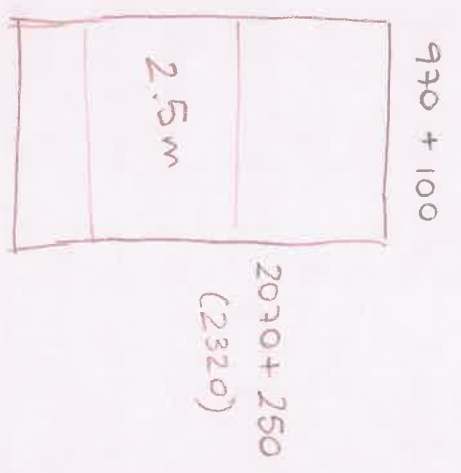

DINING AREA