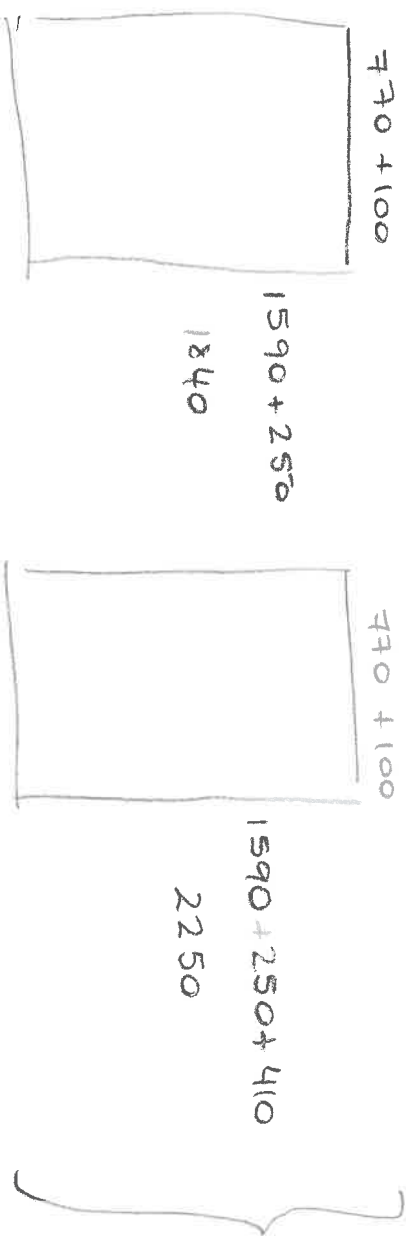

* Bedroom 2

4.5m of Arteaia Ink V3368/06
138cm ↓ 41
↔ 91 @ £12.50 p/m