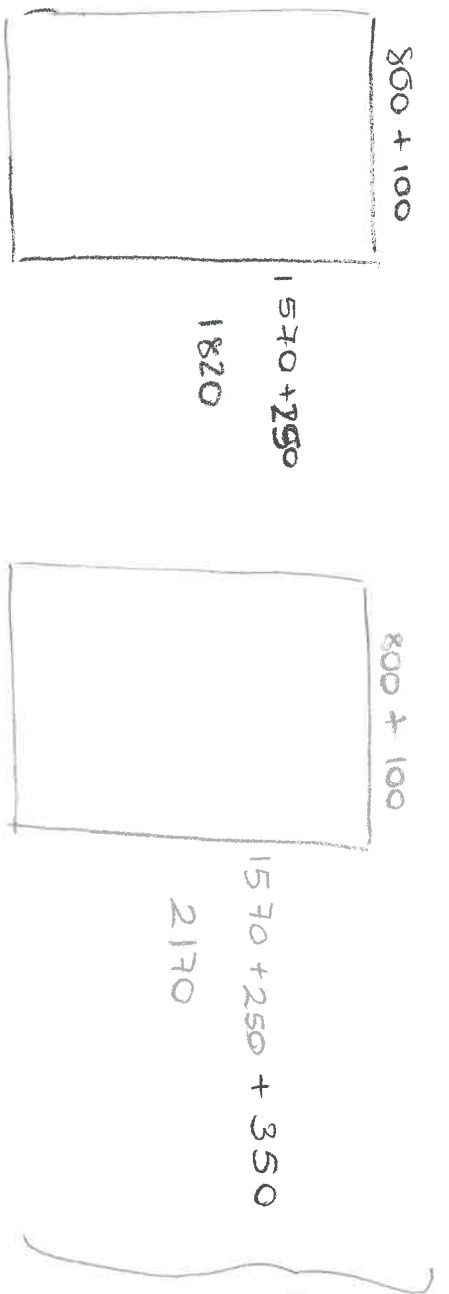

1670

740 + 100

1420 + 250 + 240

1910

~~4 m of GP & J Baker Dunham Aqua
BF 10947.725
128 cm 64 →
64 ↑ @ £129 p/m~~

Beaumont Textiles Menara Duck

Egg 132 cm 24 cm pattern
repeat @ £50 p/m

* Master Bedroom (Bed 1)