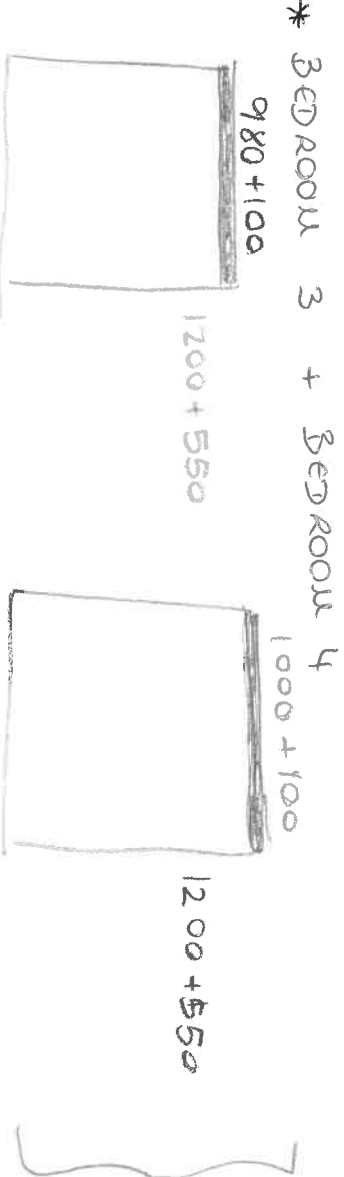

* Bedroom 3 + Bedroom 4

3.5m of Cambay Smokey Blue
V# 3228/02 140cm (plan)
@ £54.50 p/m