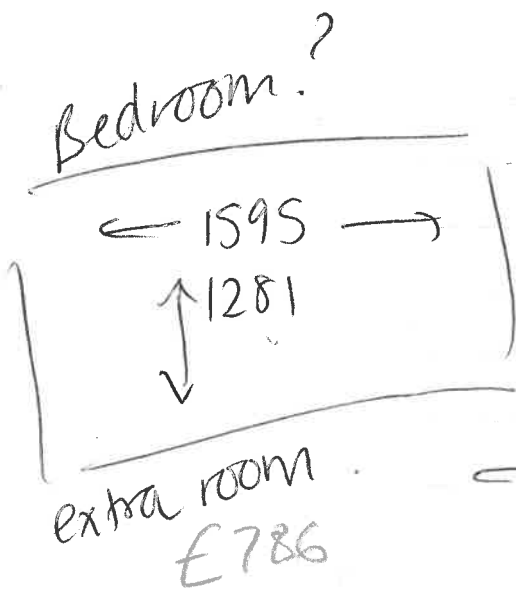

#3	Room	Small Bedroom	Range	Shutters - Cuba	Colour	Pure White	Width	1275mm	Height	1265mm	Shutter Type	Full Height	Trade Price	£453.14
Additional Shutter Options														
Panel type Regular														
Midrail None Louvre 76mm Tilt control None Split Position 860mm Split Position 2 mm														
Layout LLRR														
Frame Serrate Z Frame 50mm Frame sides Top Frame Bottom Sill Left Frame Right Frame Frame sides #4; Build out None														
Style 41.3mm Flat D-Mould Stile Hinge type Standard Hinge Hinge colour Pure White														
Fitted hardware Side magnets False Roof Catch False														
Batten #1 Type Batten, 3 x 15 Colour Pure White Width 3mm Depth 15mm Length 1375mm Qty 1														
Batten #2 Type Batten, 3 x 15 Colour Pure White Width 3mm Depth 15mm Length 1365mm Qty 2														
Notes														

Down Stairs Office

£781

UR

Half Landy.

£791

UR

Small Bedroom.

£633