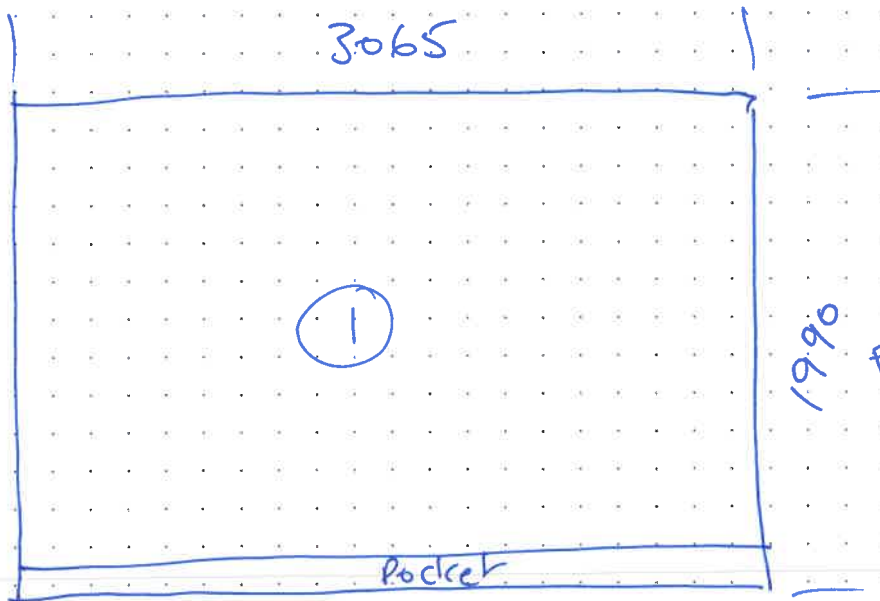

SO15051 Hill – Fabric: Satine 5500 Colour 0207

- 6.5m piece of 2.5 wide
- 2.27m piece of 2.85 wide

SO13973 Rigatoni - Fabric: Satine 5500 Colour 3030

Fabric 0207

1990 Finished Size
inc Hems
+ pocket

1990 As above