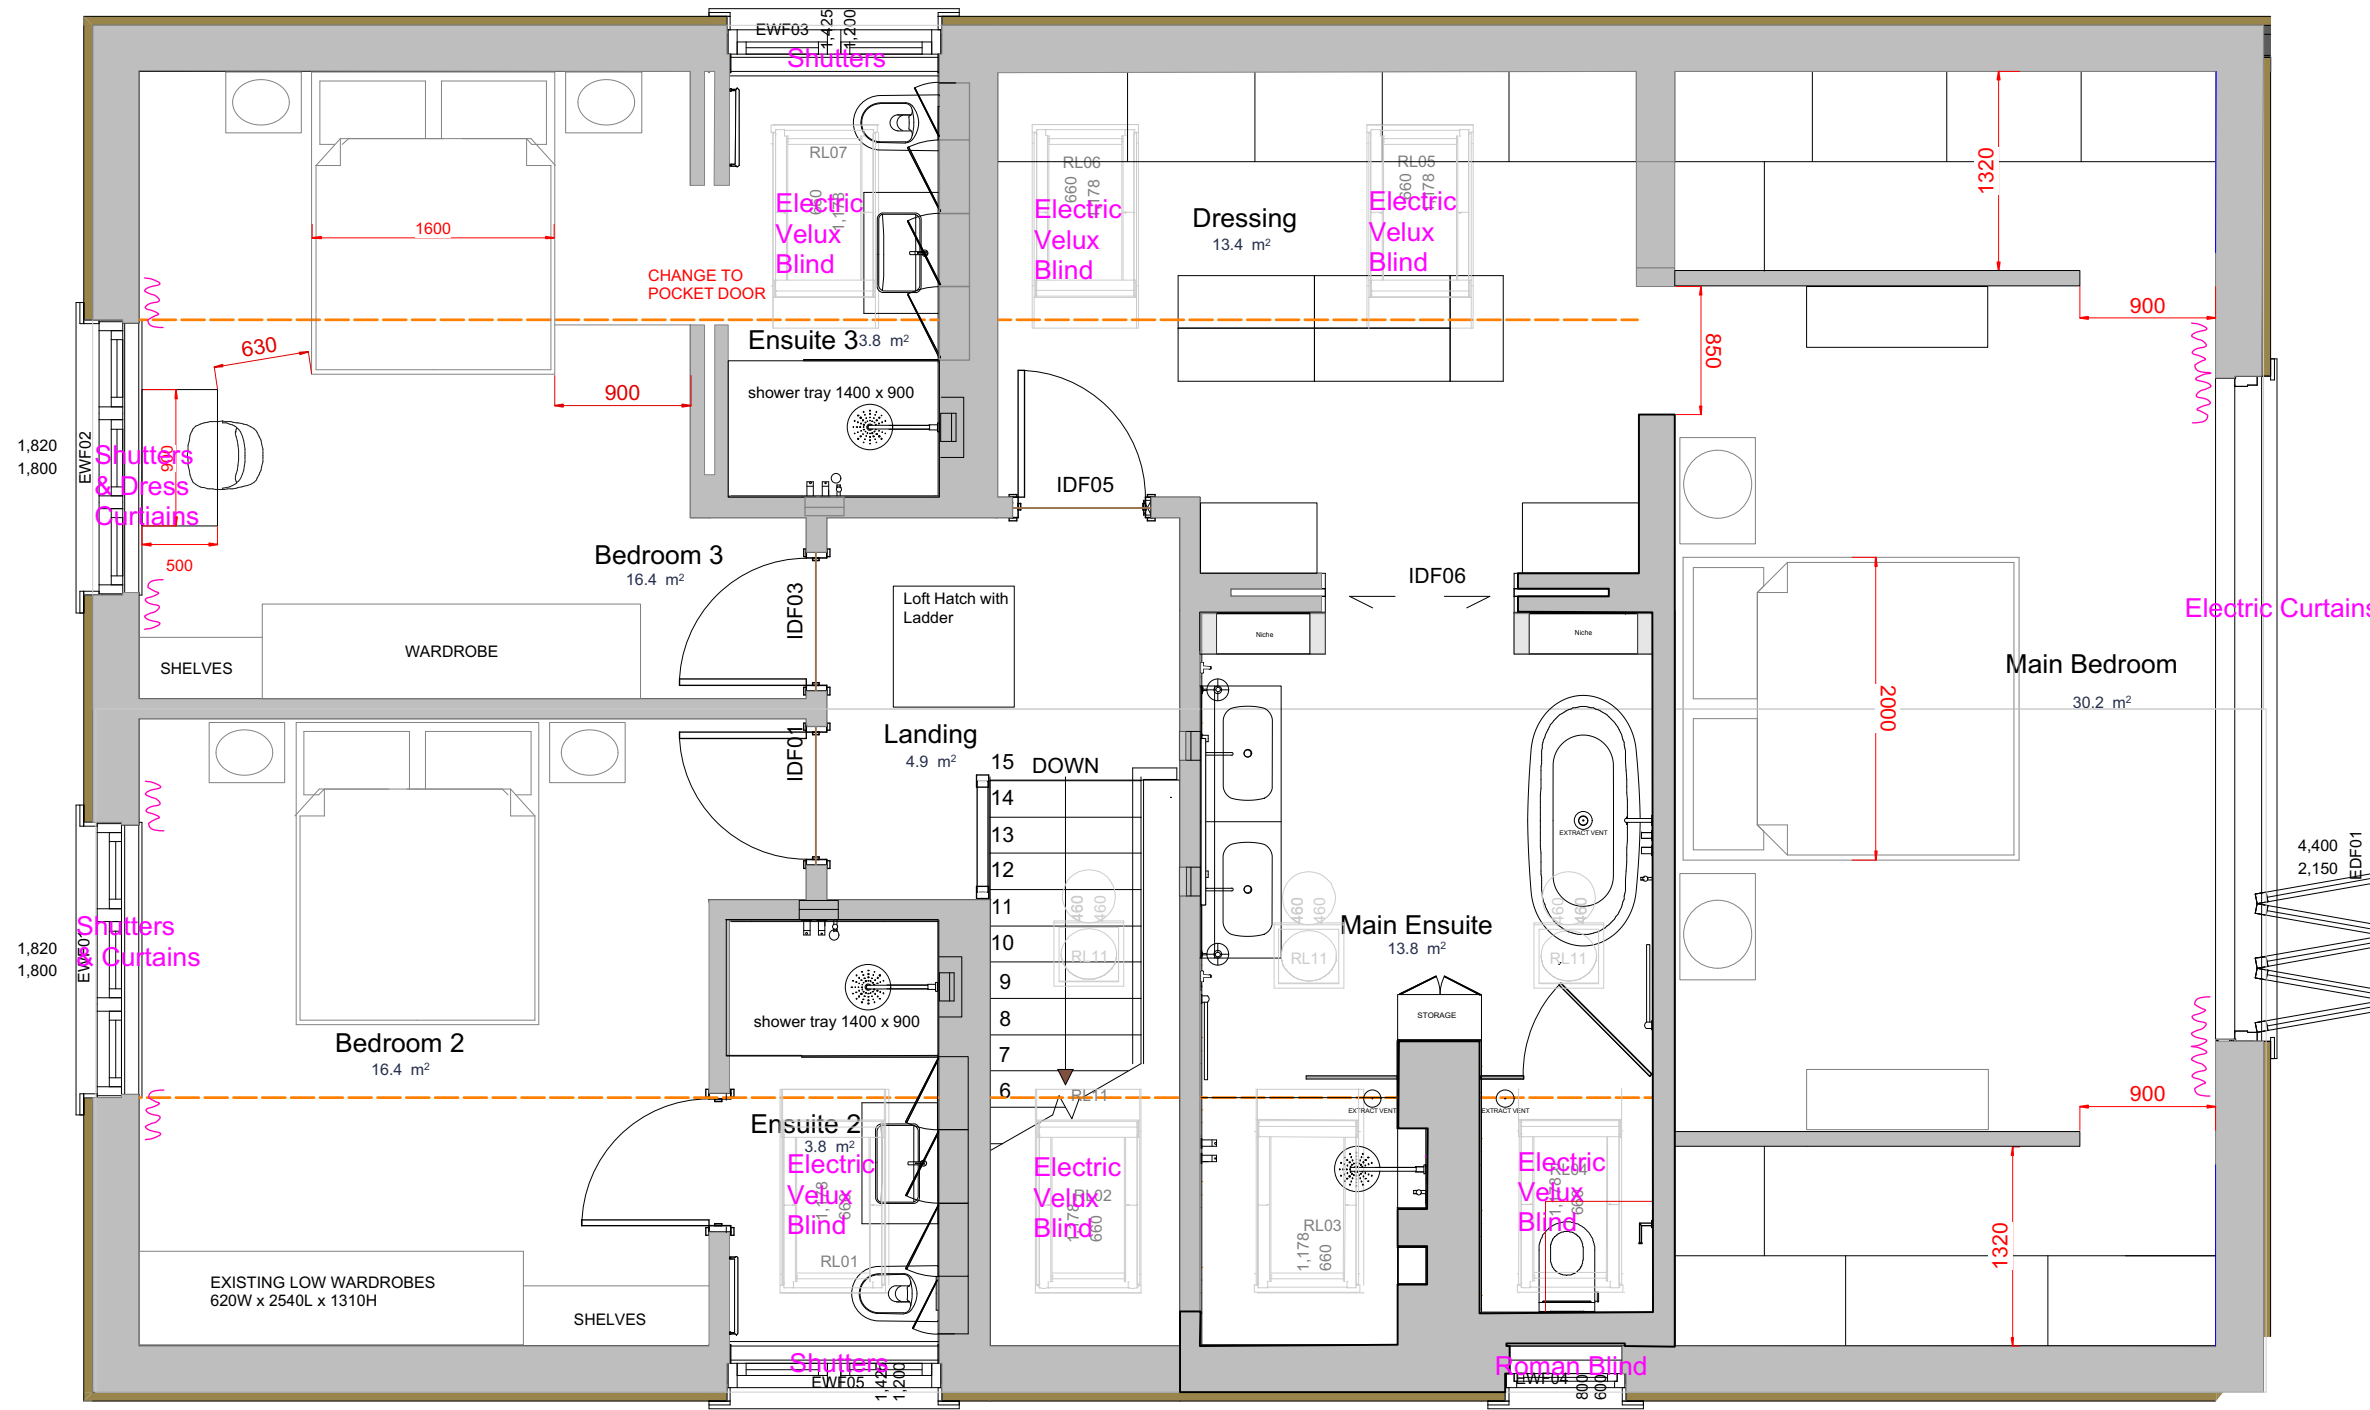

# FIRST FLOOR WINDOW TREATMENTS

**DRAWINGS SHOW DESIGN INTENT**

First Floor Area = 115.8 m²

**Disclaimer**  
 Any areas, measurements or distances given are approximate only.  
 Do not scale from these drawings, verify all dimensions before starting work.  
 Report suspected discrepancies and omissions.

**Notes**

**Project Title**  
 Flag House, Jersey

**Drawing Description**  
 First Floor Window Treatments

**Drawing Number**  
 2022.05.07

**Scale**  
 1:50 @ A3

**Date Drawn**  
 14/09/22

**Drawn By**  
 AJD