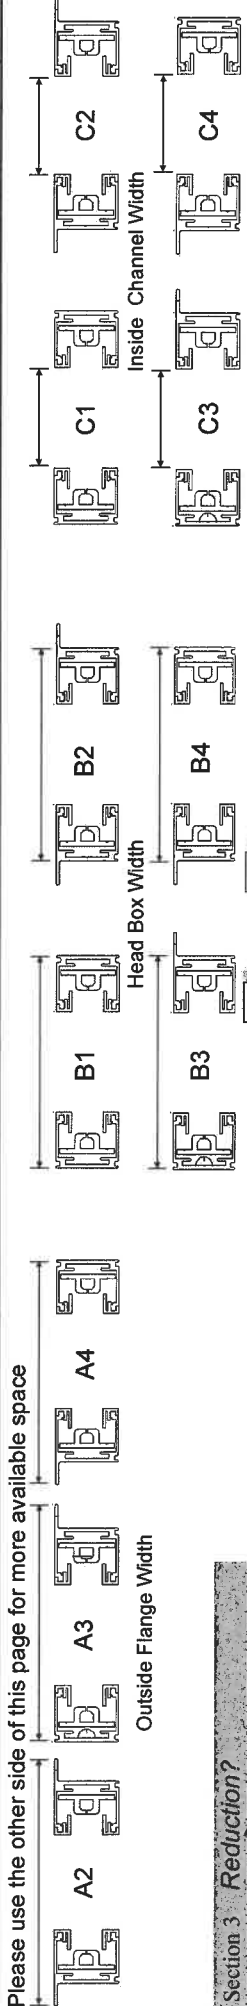

ORDER FORM DATA SHEET

85/110mm Head Box Side Chain

SHADING SOLUTIONS BY DESIGN (dd/mm/yy).....

Rev 2 Dec 2017

Company Name: CP Interiors
SHY Ref / Quote No: Q72994/5
Contact Name: Tamara
Customer Ref: SO13755 Bale
Contact Tel No: 01534 768141
Required Date: As soon as possible

Section 1 Child Safety Compliance

Are these to be installed in premises where children aged from 0 to 42 months are likely to have access to or to be present?

Y = (Yes) Pre-looped chain and tension device will be assembled and ready to install no less than 1500mm from the floor
N = (No) No restrictions apply.

Section 2 Blind Specifications

Blind Ref	Y / N	Cloth		Hardware Colour	Bottom Channel		Chain		How Measured? (See Guide Below)		Zip Colour Grey / Black / White	Fixing Height From floor to top of head box	Width (mm)	Drop (mm)	QTY	
		Type	Colour		Y / N	(if 'no') Is stop feet required?	Chain Colour White / Black / Grey / Metal	Safety Device Side / Face-fix	Handing (L.) or (R.)	A2 to C4						Blind / Recess
Conservatory 1	Yes	External Zip 85	B3800	White	Y		White	Side-Fix	Right	A2	Recess	White	1320	1600	1	
Conservatory 2	Yes	External Zip 85	B3800	White	Y		White	Side-Fix	Right	A2	Recess	White	1320	1600	1	

Handwritten note: *Handwritten note: (ie standard old colour not available)*

Section 3 Reduction?

If window recess sizes are given, do you want us to reduce the sizes by 4mm? Yes ☐ No ☐ Other.....

Comments