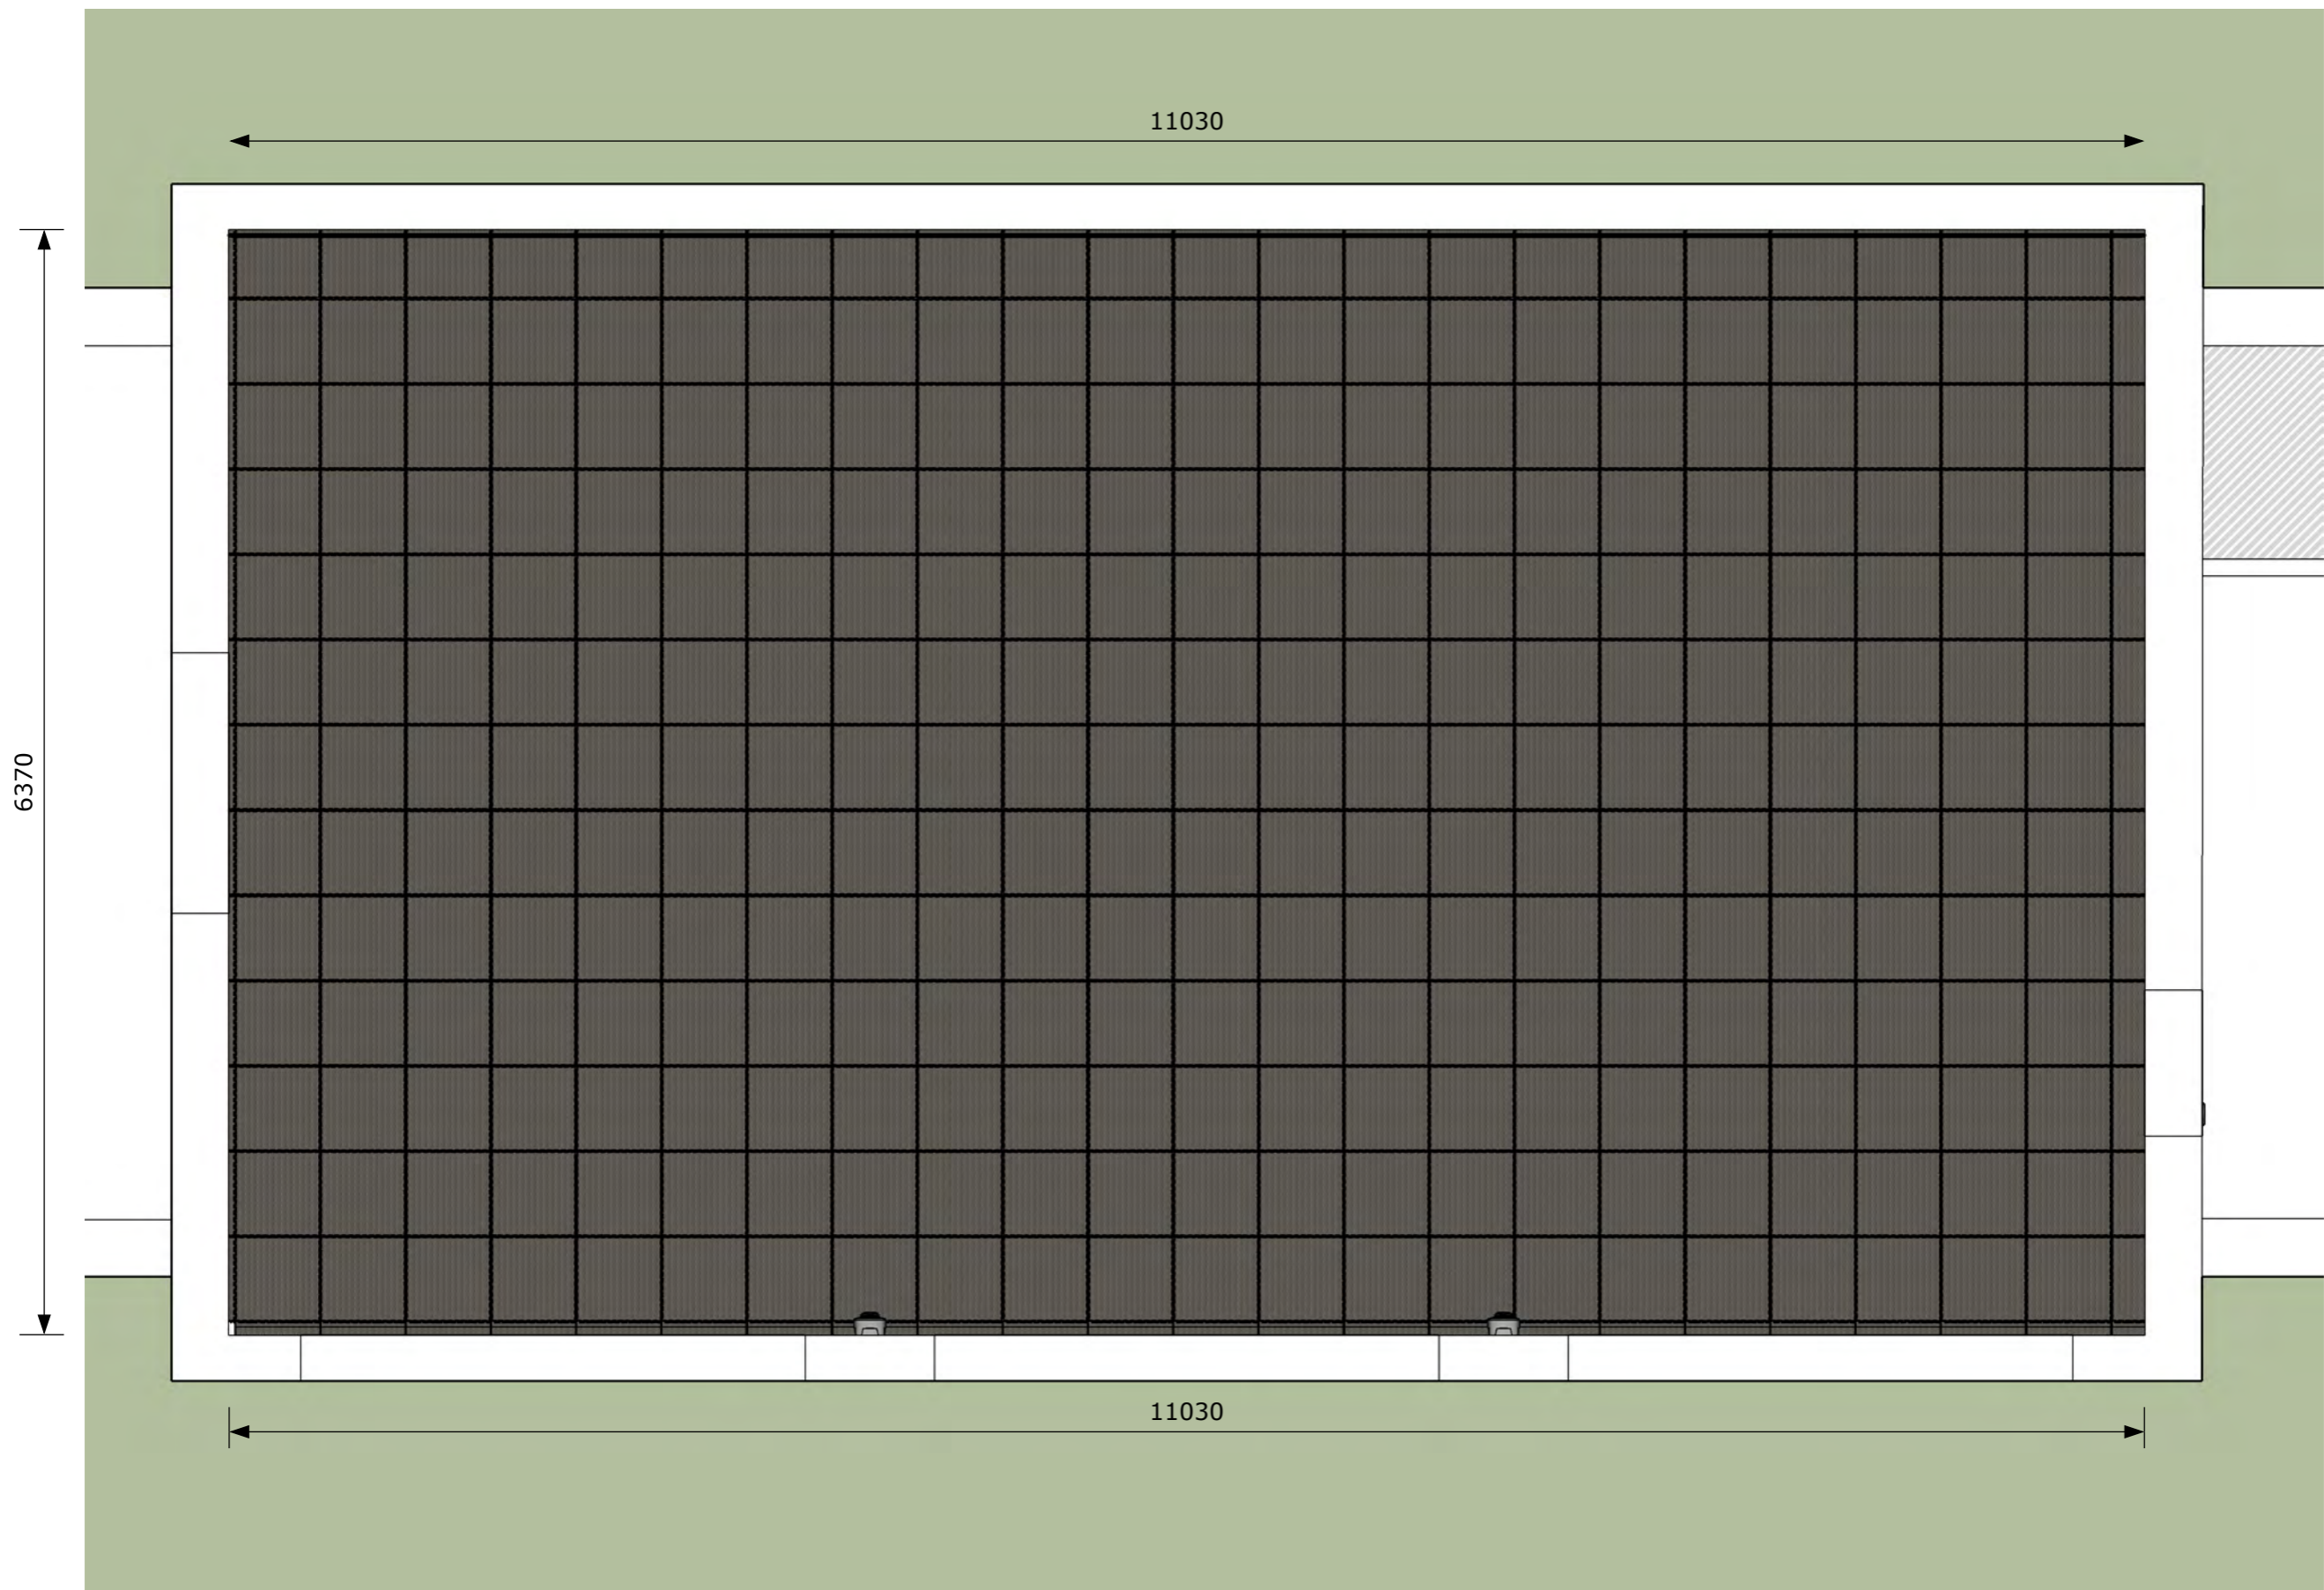

ALL ELECTRICAL/ PLUMBING WORK TO BE IN PLACE PRIOR TO DURA GARAGES INSTALL
DURA GARAGES IS NOT RESPONSIBLE FOR ELECTRICIAN/PLUMBING WORKS CARRIED OUT

Cabinet colour:	N/A
StoreWall colour:	GREY
Wall type:	TBC
Floor spec:	PVC STUD GRAPH
Ceiling spec:	N/A

Description:	LAYOUT PROPOSAL_TREBLE
Client:	LES NOUETTES

Date:	14/10/2022
Drawn by:	O.PRICE
Drawing No:	
Rev:	4

This drawing is the property of Dura Ltd and may not be copied or shared with a third party, unless prior consent is given by Dura Ltd. Copyright © 2011 Dura Ltd.