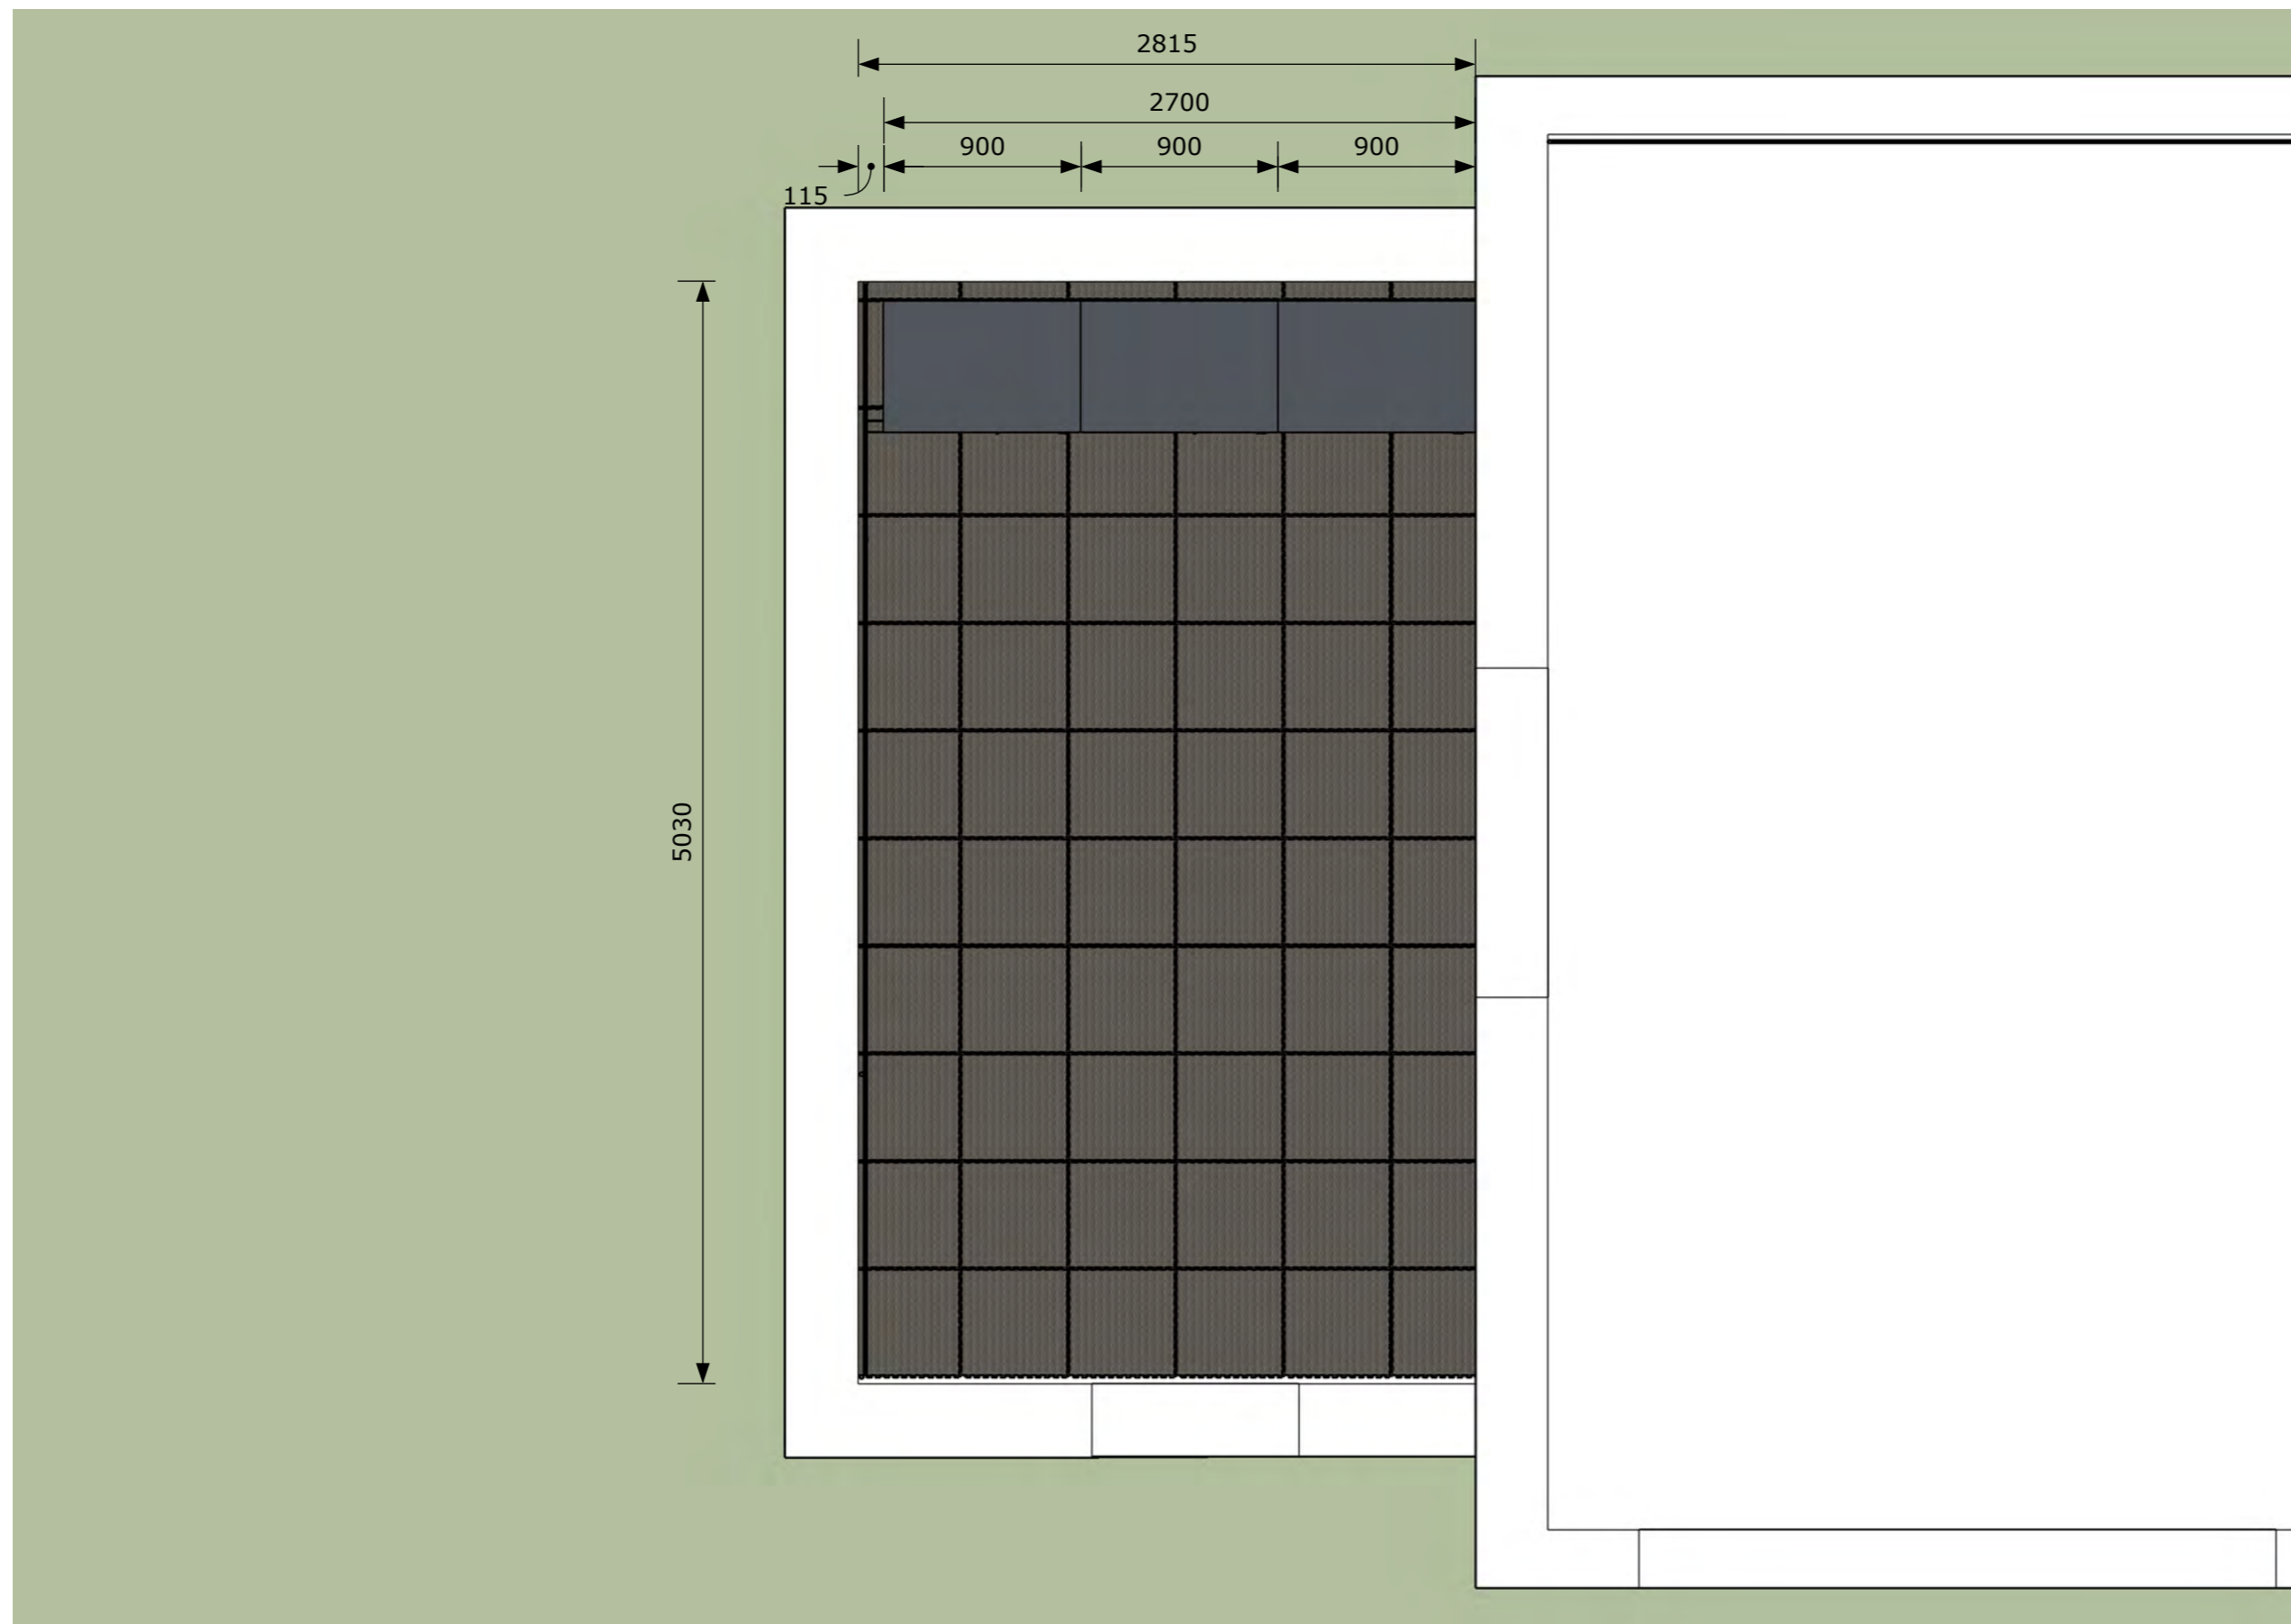

ALL ELECTRICAL/ PLUMBING WORK TO BE IN PLACE PRIOR TO DURA GARAGES INSTALL
DURA GARAGES IS NOT RESPONSIBLE FOR ELECTRICIAN/PLUMBING WORKS CARRIED OUT

Cabinet colour:	RAL 7024
StoreWall colour:	GREY
Wall type:	TBC
Floor spec:	PVC STUD GRAPH
Ceiling spec:	N/A

Description:	LAYOUT PROPOSAL_WEST
Client:	LES NOUETTES

Date:	14/10/2022
Drawn by:	O.PRICE
Drawing No:	
Rev:	4

This drawing is the property of Dura Ltd and may not be copied or shared with a third party, unless prior consent is given by Dura Ltd. Copyright © 2011 Dura Ltd.