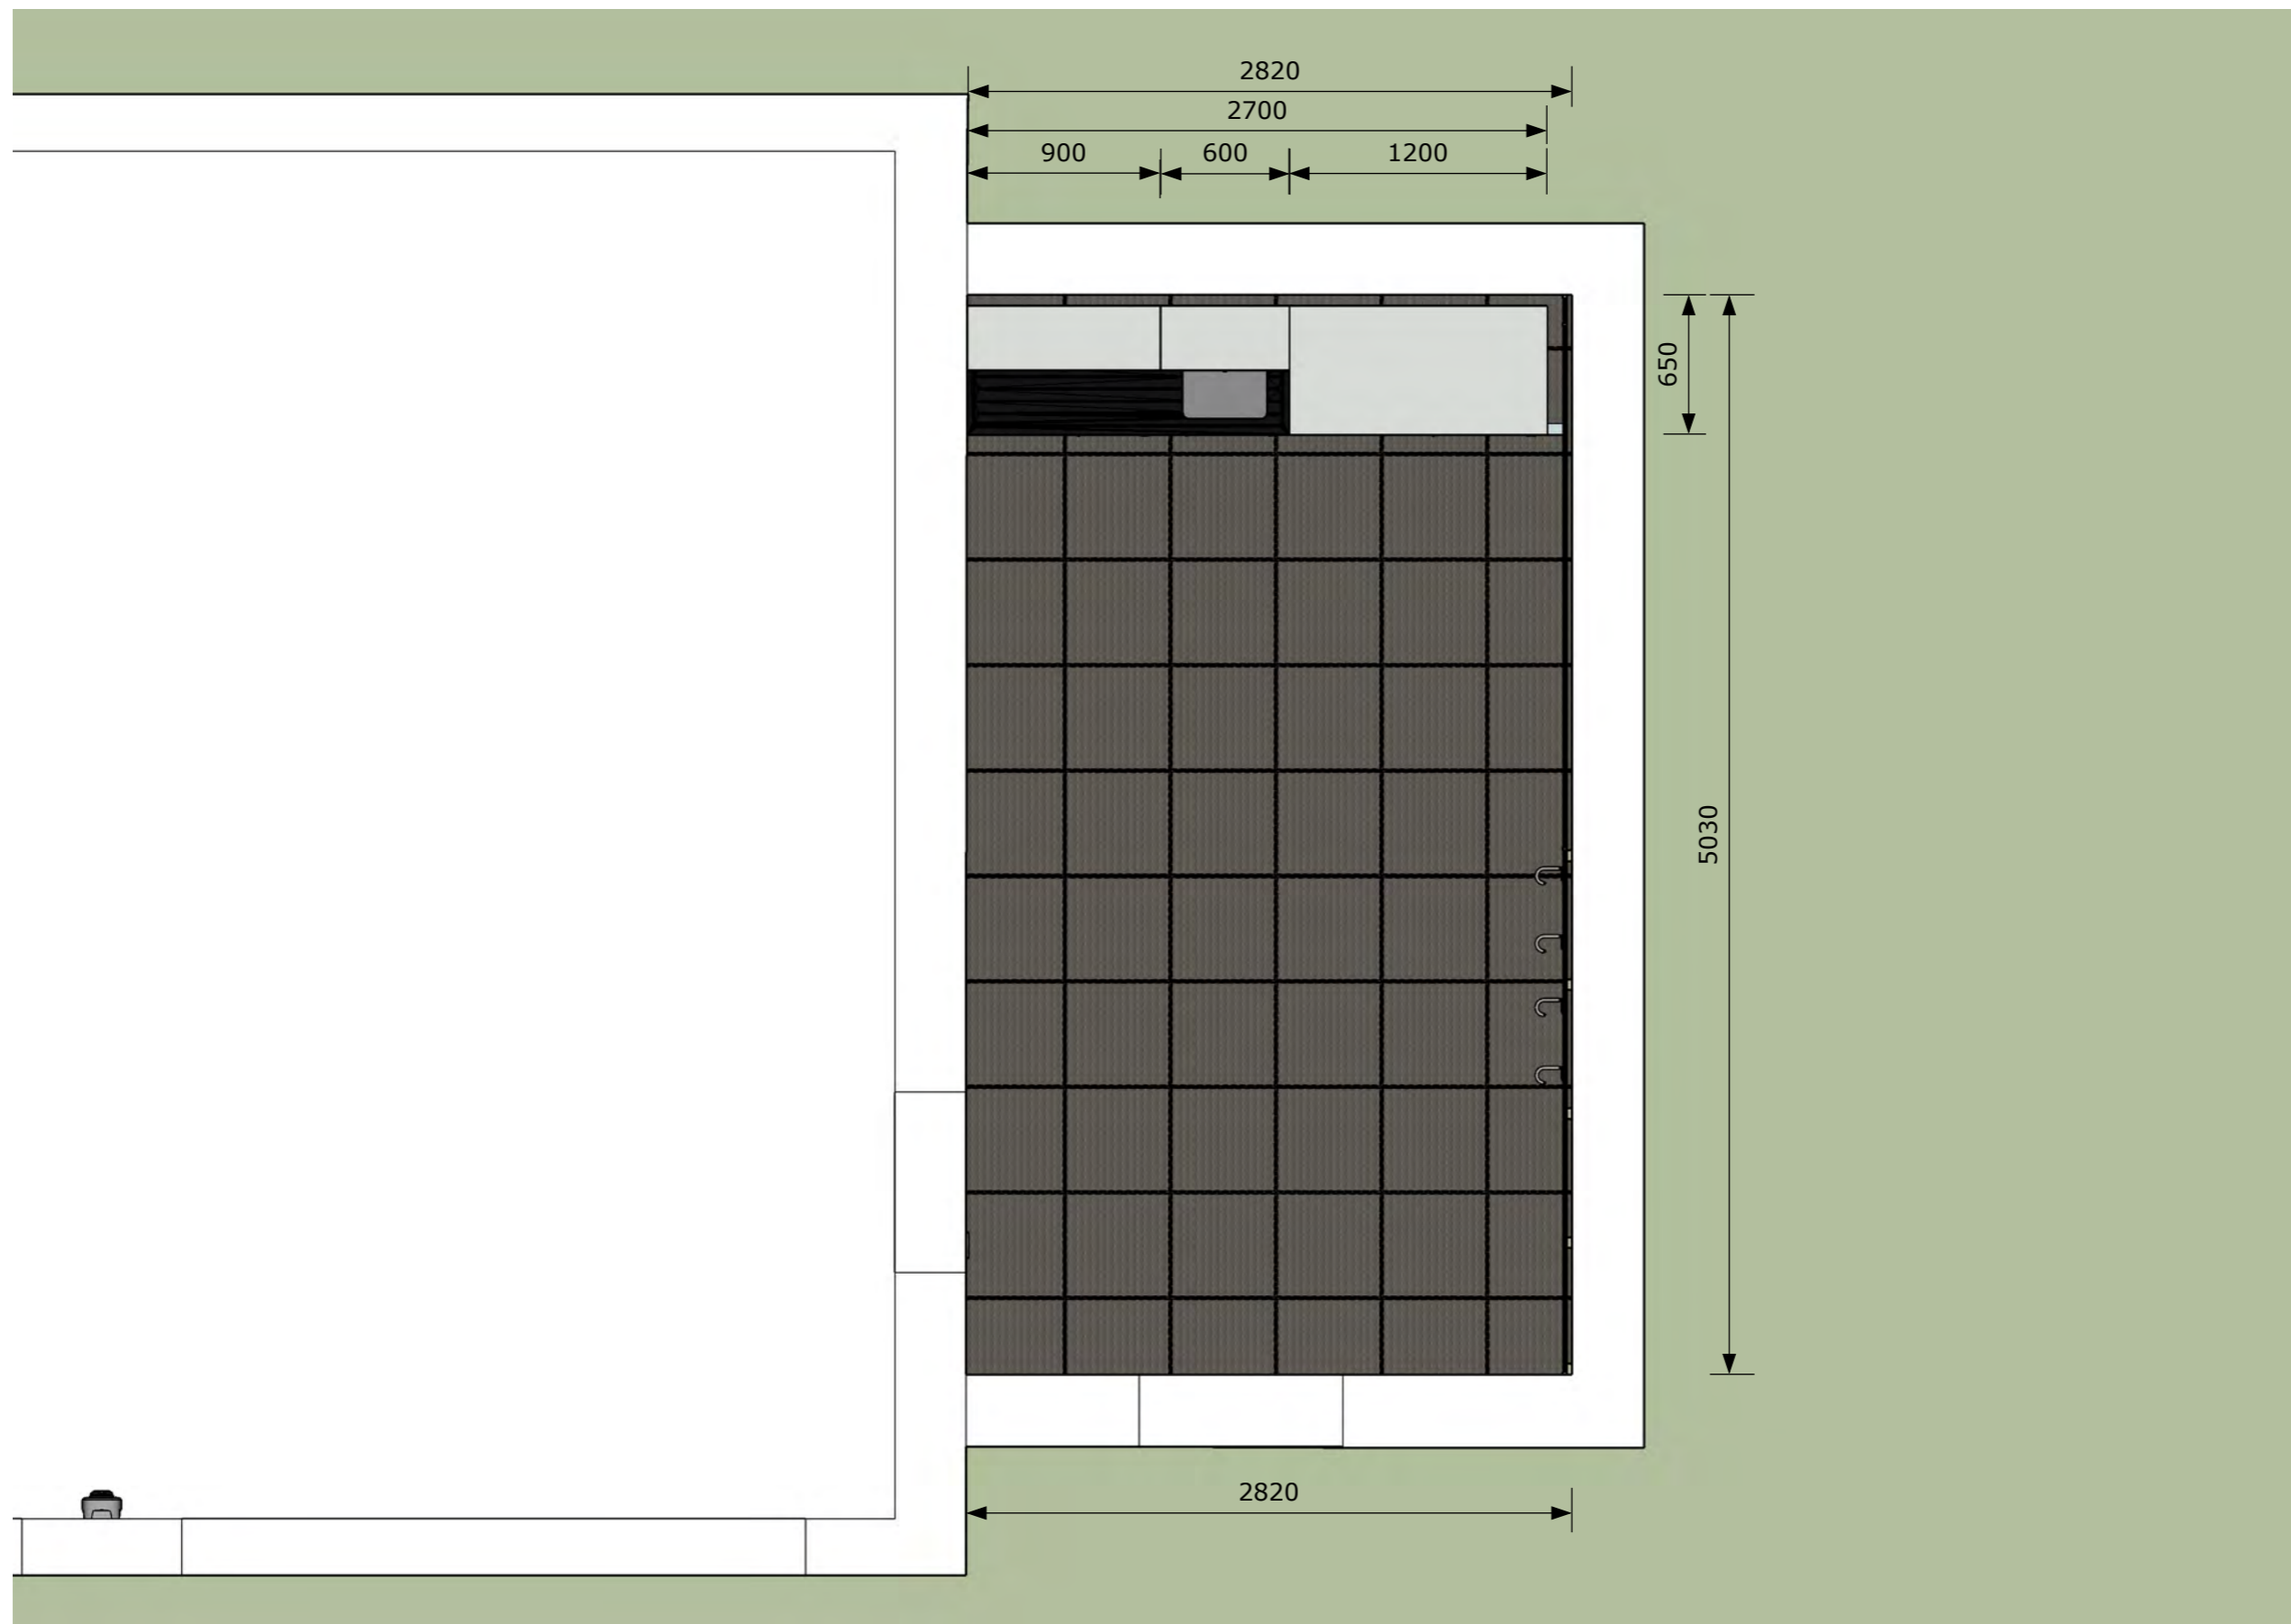

ALL ELECTRICAL/ PLUMBING WORK TO BE IN PLACE PRIOR TO DURA GARAGES INSTALL
DURA GARAGES IS NOT RESPONSIBLE FOR ELECTRICIAN/PLUMBING WORKS CARRIED OUT

Cabinet colour:	RAL 7035
StoreWall colour:	GREY
Wall type:	TBC
Floor spec:	PVC STUD GRAPH
Ceiling spec:	N/A

Description:	LAYOUT PROPOSAL (EAST)
Client:	LES NOUETTES

Date:	14/10/2022
Drawn by:	O.PRICE
Drawing No:	
Rev:	4

This drawing is the property of Dura Ltd and may not be copied or shared with a third party, unless prior consent is given by Dura Ltd. Copyright © 2011 Dura Ltd.