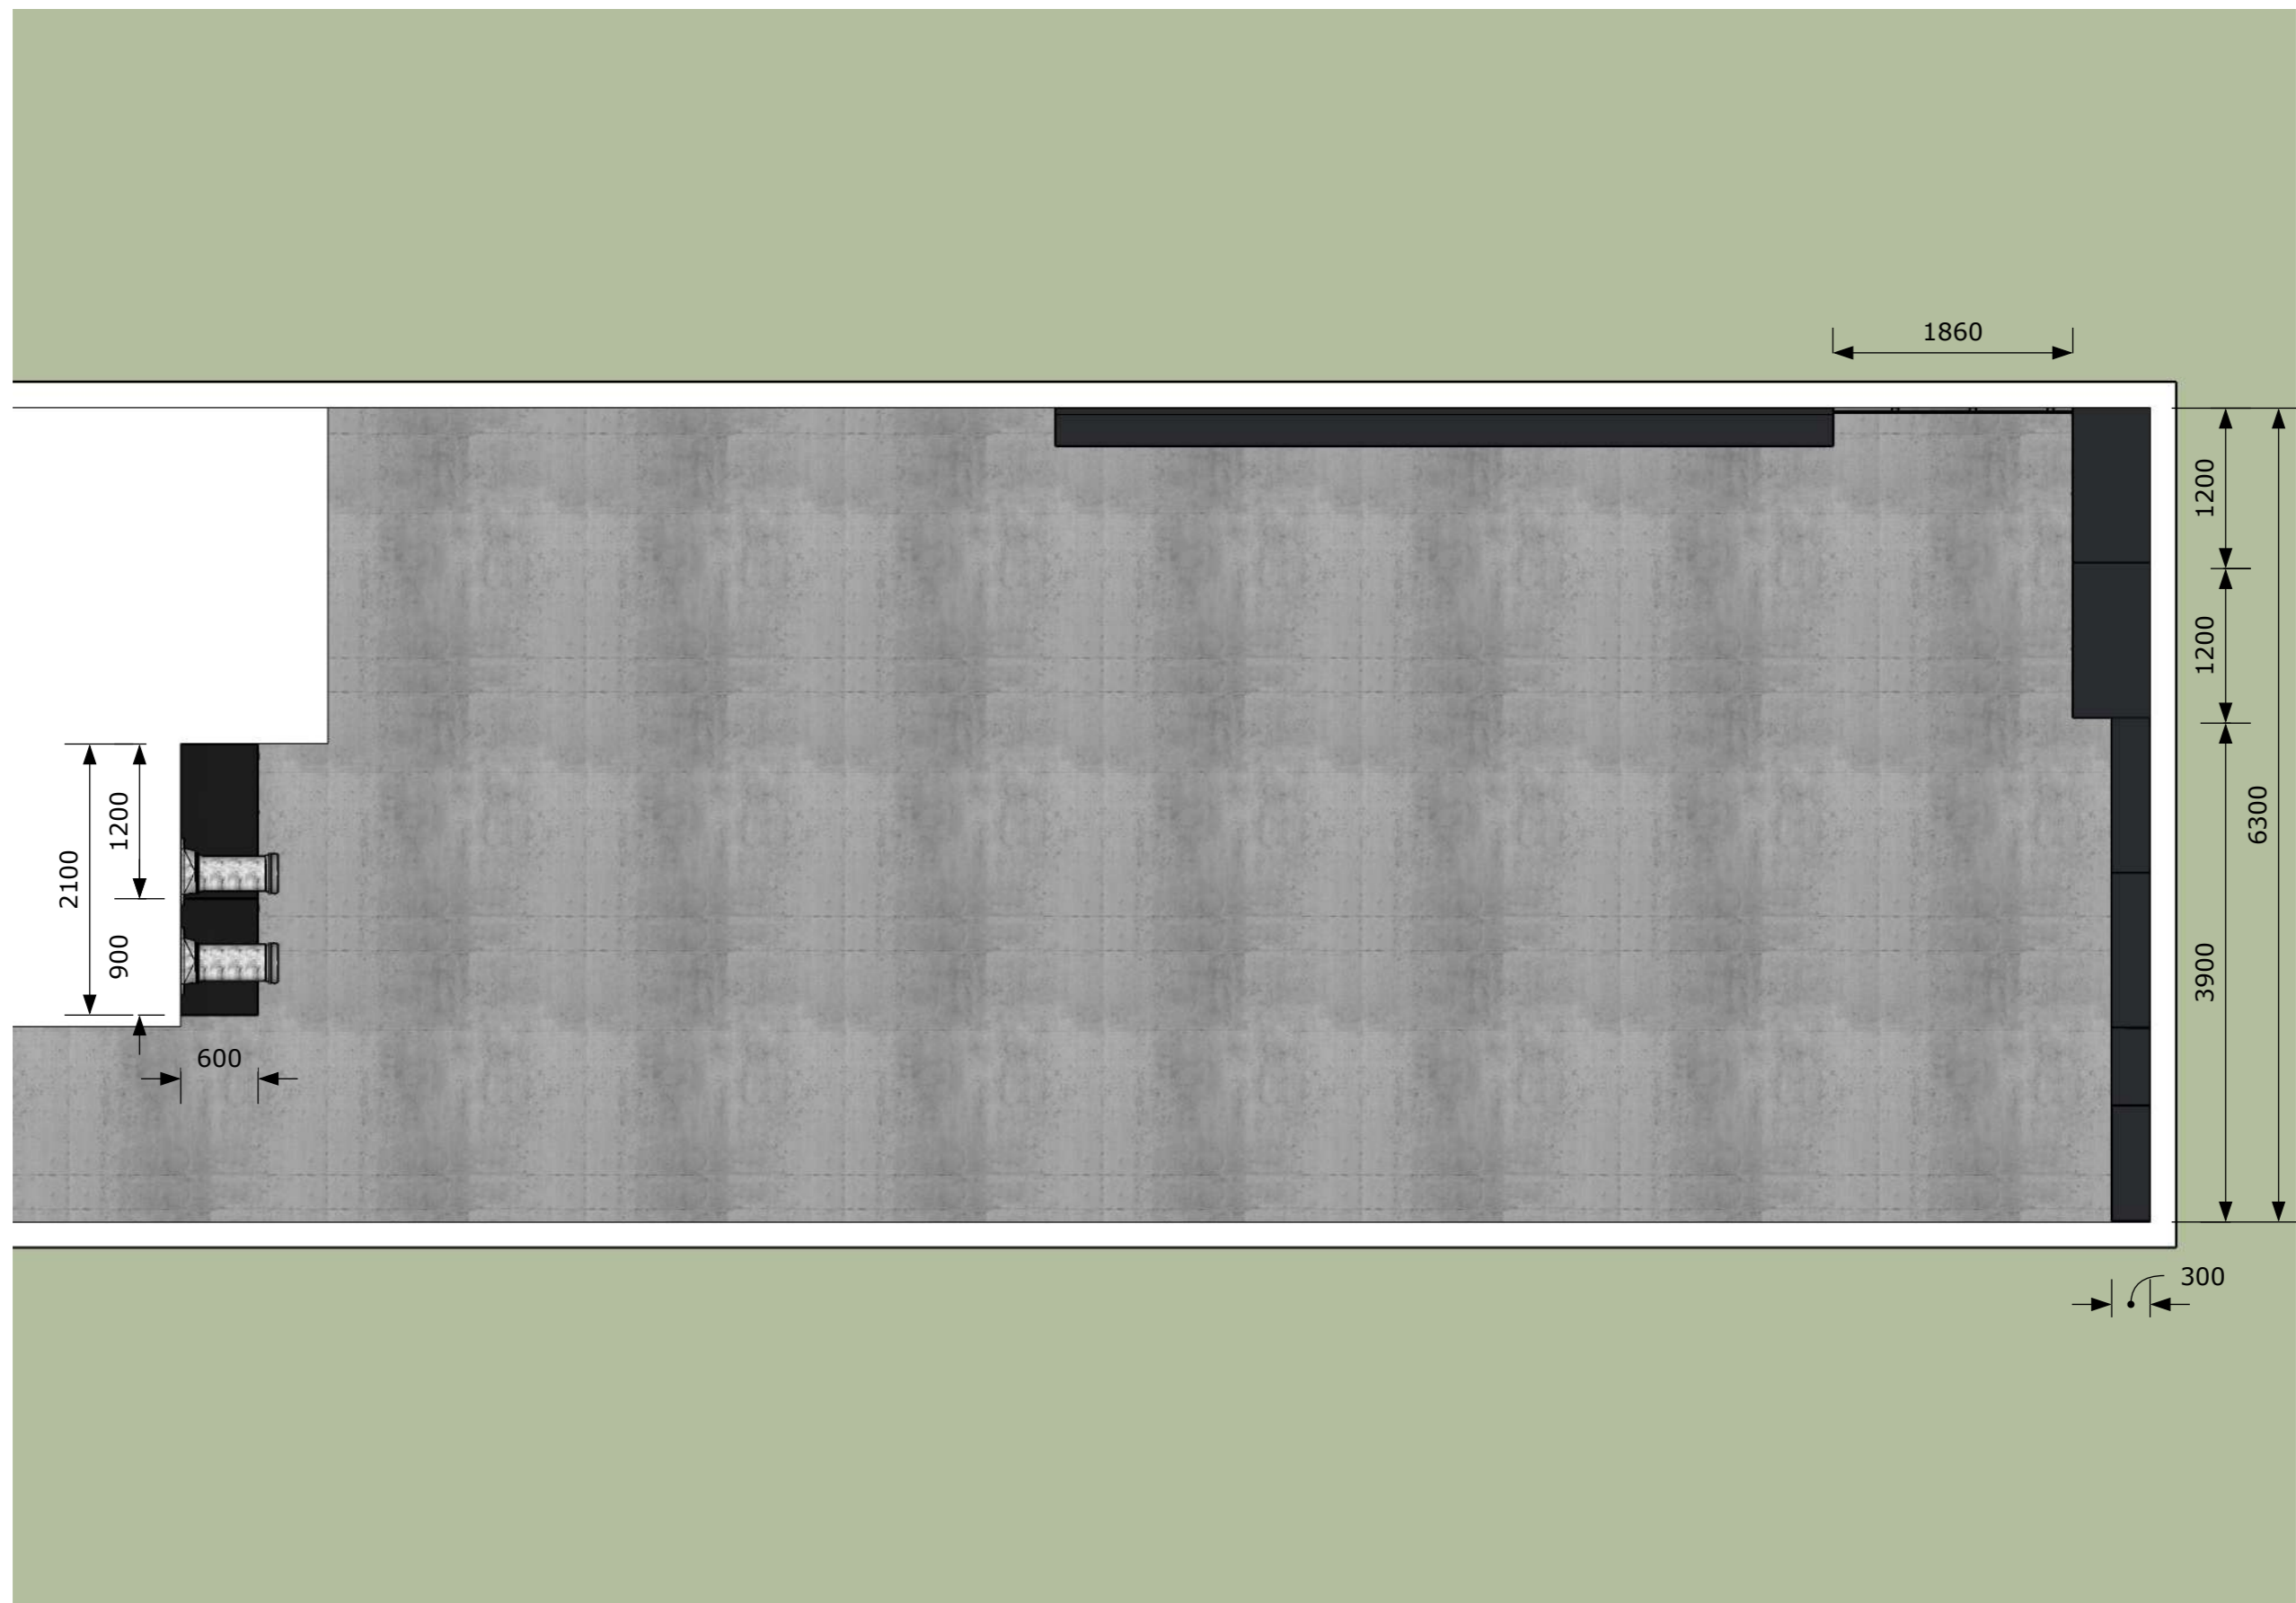

ALL ELECTRICAL/ PLUMBING WORK TO BE IN PLACE PRIOR TO DURA GARAGES INSTALL
DURA GARAGES IS NOT RESPONSIBLE FOR ELECTRICIAN/PLUMBING WORKS CARRIED OUT

Cabinet colour:	RAL 7021
StoreWall colour:	GREY
Wall type:	CONCRETE
Floor spec:	N/A
Ceiling spec:	N/A

Description:	LAYOUT PROPOSAL
Client:	MAISON MARTEL

Date:	22.09.2022
Drawn by:	A.CLARKE
Drawing No:	
Rev:	2

This drawing is the property of Dura Ltd and may not be copied or shared with a third party, unless prior consent is given by Dura Ltd. Copyright © 2011 Dura Ltd.