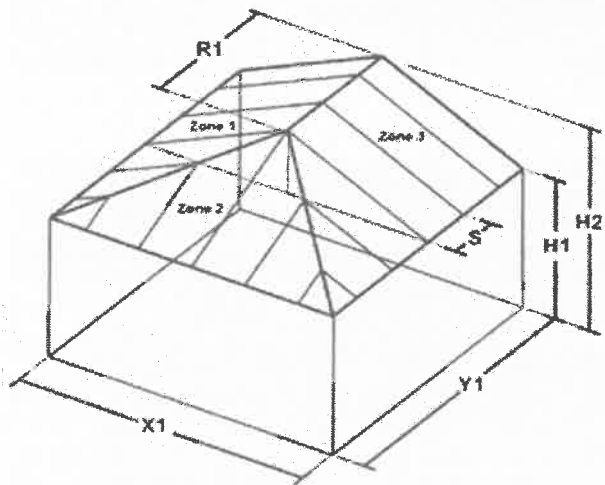

by

**All dims in mm**

X1	3300
Y1	3300
H1	2250
H2	3000
R1	1650

Select coverage	Cover both sides
Number of sails per side	2
Front triangle sail	No
Middle triangle sails	No
Back triangle sails	No

Reduce front gap size	100%
Reduce middle gap size	100%
Reduce back gap size	100%
Total additional fittings	0
Total tie-bar loops	0
Total straight edges	0

Colour of main sails	ISX Solid
Colour of triangles	ISX Solid
Colour of fittings	Stainless steel
Number of window vents	0

Max length of sail	<b>2114</b>
Max width of sail	<b>2309</b>

**Please note that sails larger than 2100mm in both directions, will require a colour matched seam.**