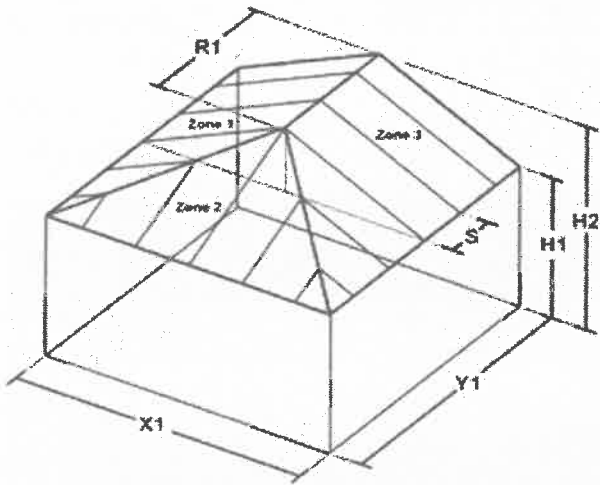

by

**All dims in mm**

X1	3300
Y1	3300
H1	2250
H2	3000
R1	1650

Select coverage	Cover both sides
Number of sails per side	2
Front triangle sail	No
Middle triangle sails	No
Back triangle sails	Yes

Reduce front gap size	50%
Reduce middle gap size	50%
Reduce back gap size	50%
Total additional fittings	0
Total tie-bar loops	0
Total straight edges	0

Colour of main sails	ISX Solid
Colour of triangles	ISX Solid
Colour of fittings	Stainless steel
Number of window vents	0

Max length of sail	<b>1865</b>
Max width of sail	<b>1997</b>

Please note that sails larger than 2100mm in both directions, will require a colour matched seam.