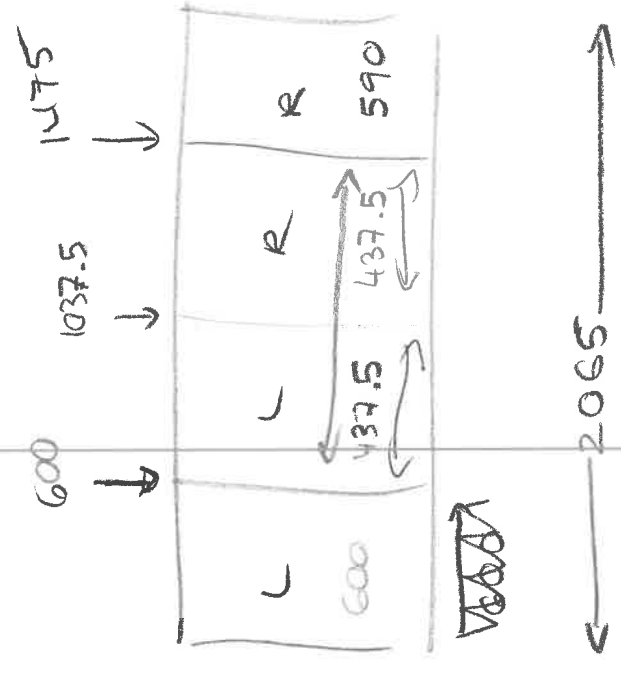

QUESTION REPLY

Line#	Question	Answer
2-1	Line 2: due to the order information, single panel width of the panel 2(L) is 872.2mm which is out of spec. So please waive warranty for line 2.	
Attach:	Choose File No file chosen	Add

Order No: 211012229594 (SCR221039735)

Questions **answers** Question/Answer/Answer date user date

2-1 Line 2: due to the order information, single panel width of the panel 2(L) is 872.2mm which is out of spec. So please waive warranty for line 2. 03-30-2022 08:24:30Z Back 2022

REVISED SENT First/Next/Prior/Last 10 Per Page/1/1