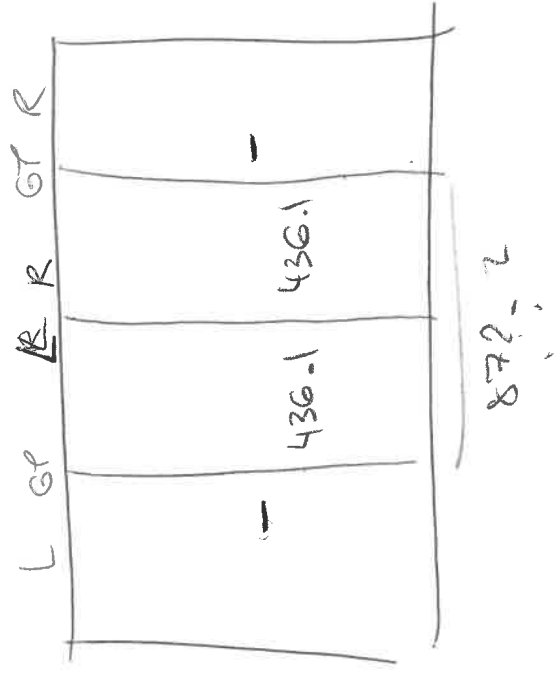

QUESTION REPLY

Line#	Question	Answer
2-1	Line 2: due to the order information, single panel width of the panel 2(L) is 872.2mm which is out of spec. So please waive warranty for line 2.	
Attach:	Choose File No file chosen	Add

Order No: 211012229594 (SCR221039735)

Questions **answers** Question/Answer/Answer date user date

2-1 Line 2: due to the order information, single panel width of the panel 2(L) is 872.2mm which is out of spec. So please waive warranty for line 2. 03-30-2022 08:24:30Z Back 2022

REVISED SENT First/Next/Prior/Last 10 Per Page/1/1