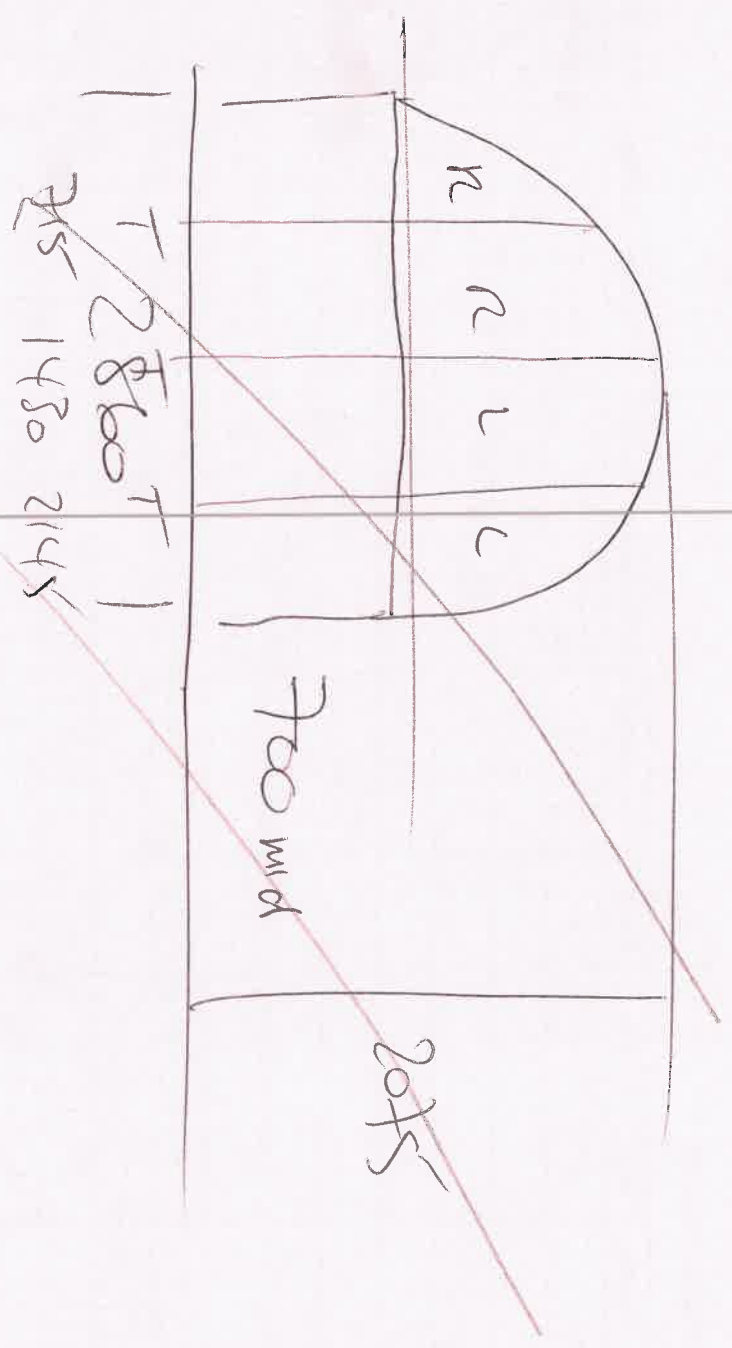

CP INTERIORS

August 08, 2022

REF : SO13515

Kathryn Le Bouillier
5 Woodlands Farm
Rue De Maupertuis
St Helier
JE2 3HG

CUS. REF : Manual Allusion and Roller option

Dear Kathryn Le Bouillier

As requested, we have pleasure in submitting our quotation for the following.

Description	QTY	Price
Master Bedroom, To Supply and Fit ,Plantation Shutter, Arched Fiji full high hardwood panels with 76mm louvres and silent tilt mechanism, finished in a colour of your choice, with three stationary vertical "T" posts and trims to frame and cover uneven windows where required. 1 window, 4 panels RTRTLT, Kitchen,	1	£ 3,179.00
To Supply and Fit ,Allusion blind, On a Vogue track, in a Horizon fabric of your choice. Manually operated with a wand (control and stack side to be decided) Kitchen,	1	£ 1,248.00
To Supply and Fit ,Allusion blind, On a Vogue track, in a Horizon fabric of your choice. Manually operated with a wand (control and stack side to be decided), Kitchen,	1	£ 910.00
To Supply and Fit ,Roller blind, with a 70mm fascia, in a Panama Chrome silver backed fabric of your choice. Manually operated with a right hand side silver chain,	1	£ 357.00
Subtotal :		£ 5,694.00
	GST :	£ 284.70
	Total :	£ 5,978.70

As with all our custom orders, we will require a deposit of 50%. All prices are subject to GST. We are pleased to advise that our Plantation Shutters are guaranteed for 5 years.

Our Price Promise to you, we will beat any written quotation by 5% (on equivalent specification).

For the Plantation Shutters, delivery is approximately 16 weeks from the time of placing your order. An airfreight service is available to you at an extra cost reducing the delivery time to an average of 5 to 6 weeks. An accurate costing may be given on request.

Thank you for your enquiry and we hope you will find this quotation acceptable. Should you require any further information, please contact us.

Yours sincerely

Tamara

To accept the above quotation, please indicate which option is required, sign below and return this letter together with your deposit. Please note extract of our terms and conditions below.

.....
SIGNATURE

.....
DATE

Please note: This quotation is only valid for acceptance for 60 days. Our estimate does not include any electrical work or additional carpentry work to install the above unless otherwise specified. Please note there is a handling charge on customer own fabric of £5 per metre. Due to high costs of labour, pre-arranged missed fitting appointments will be charged on a time-wasted basis. Settlement is due on completion of works and an administration charge of £25 will be added per month if unpaid within 30 days. We reserve the right to charge for design, advice and liaison work carried out should an order not be placed. Goods remain the property of CP Interiors until full settlement is received. Should payment not be received we reserve the right to attend premises during working hours to remove goods and not be required to make good. Our full terms and conditions apply and are available on request.

- Call us and pay by Card, we accept card transactions over the telephone and we will not charge you a handling fee.
- Bank details: Natwest, Sort Code 60-12-03, Account No 66577772

If you pay your deposit by BACS payment, please confirm the details of your order by returning a signed copy of this letter

Tel : (01534) 768141

www.cpinteriors.je

Rue des Pres Trading Estate, St Saviour, Jersey, JE2 7QN