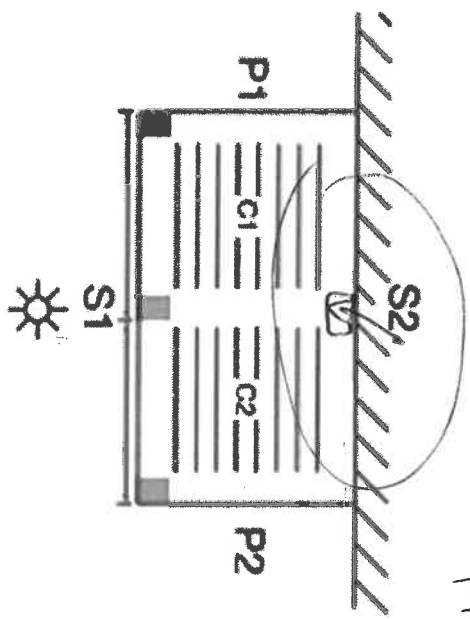

Facade-mounted on span side

✓ We require top & bottom plate for S2.

Two roof sections + three columns