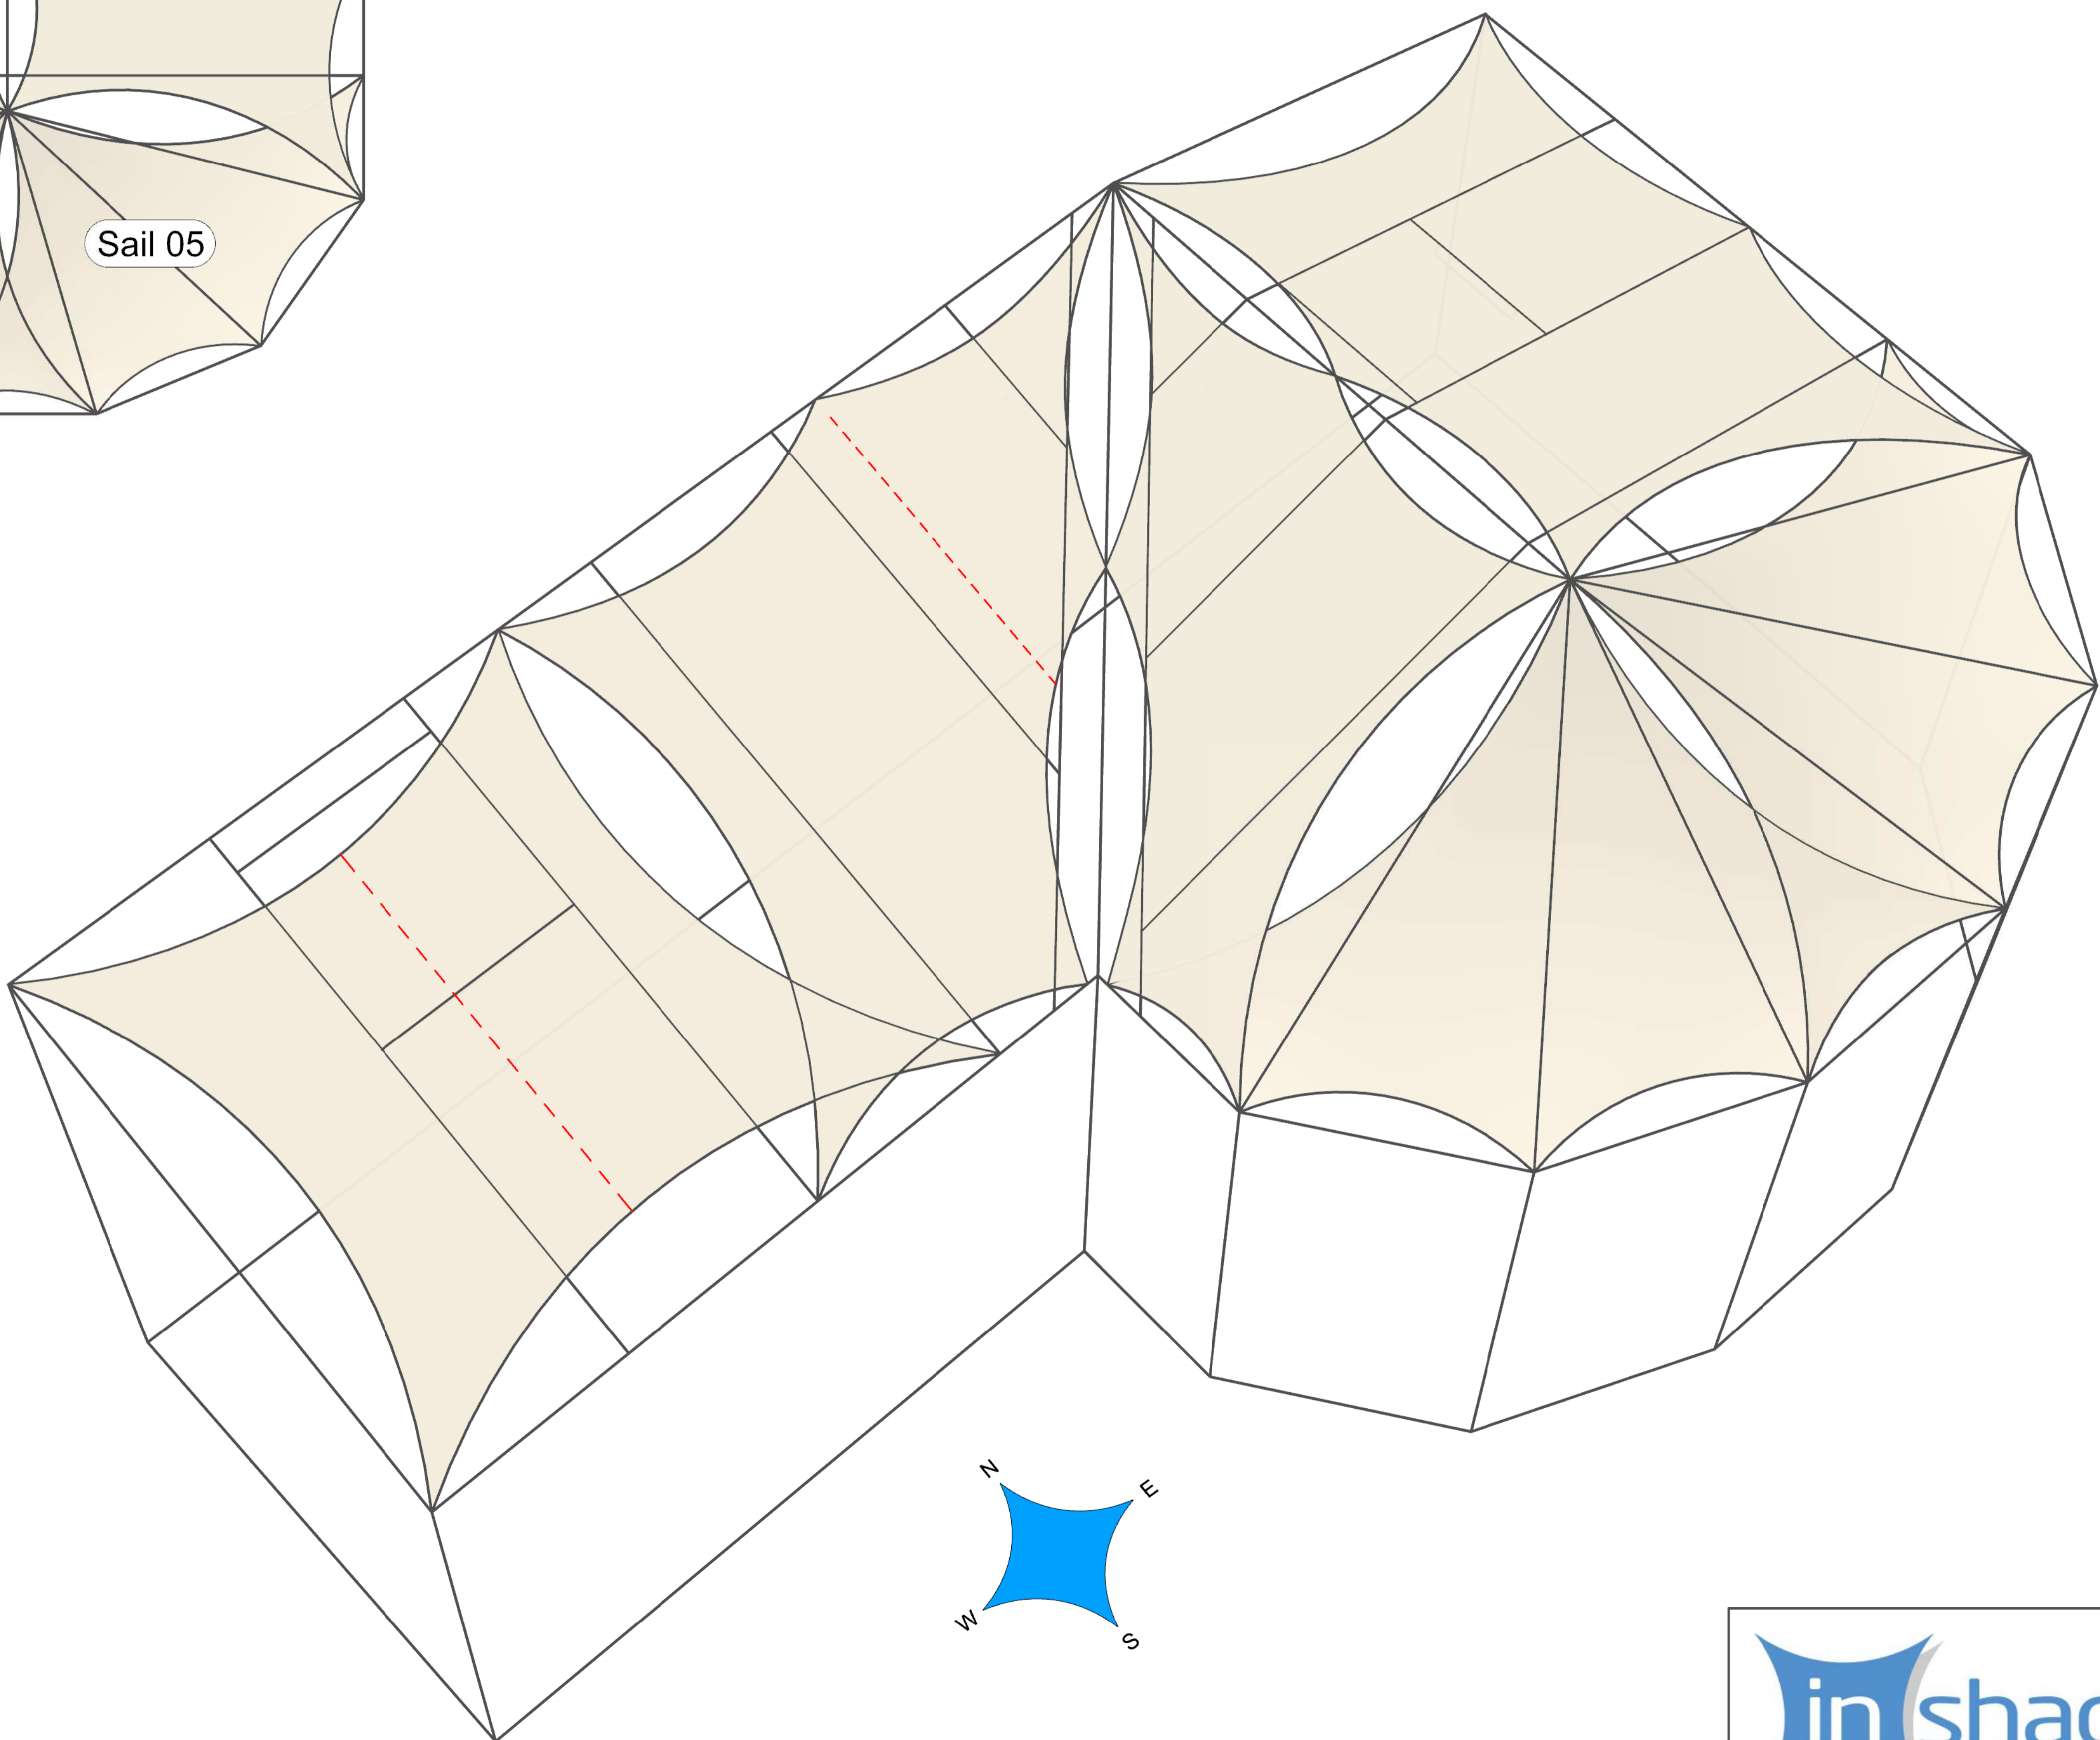

DESIGN NOTE *please read before agreeing to design*****

- Some sails may require a colour matched seam. This will be shown as red dashed lines where applicable.

Notes:				
Edge curvatures are indicative only and may vary from those of the final product.				
Design Shows : 6 x Made to Measure InShade Sails - ISX - TBC (Sails are shown in Ivory for design clarity)				
Obstructions: Openers				
Special Fittings: White Fittings, CPF TBC				
Some sails may require a colour matched seam, this will be confirmed on receipt of final dimensions.				
Supplied By :				
				
t : 01534 768141		e : info@cpinteriors.je		
Project: 72292-9605-Cavanagh				
Date:	10.11.22	Drawn:	CW	Check: --