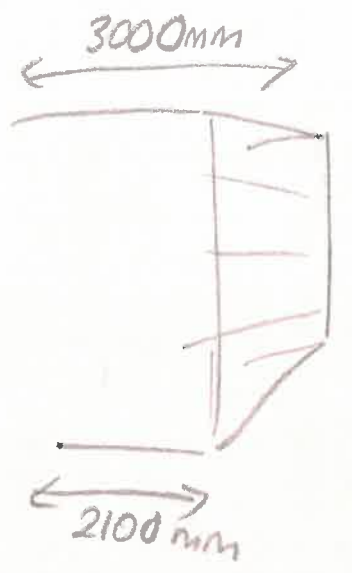

Office	Roman	2150 x 1430	B/S	man	LHC 482
	" R "	2120 x 1420	B/S	LHC	man. 482
	" R "	820 x 1420	B/S	RHC	man 310

Sail shades condensatory * NEW 5013287