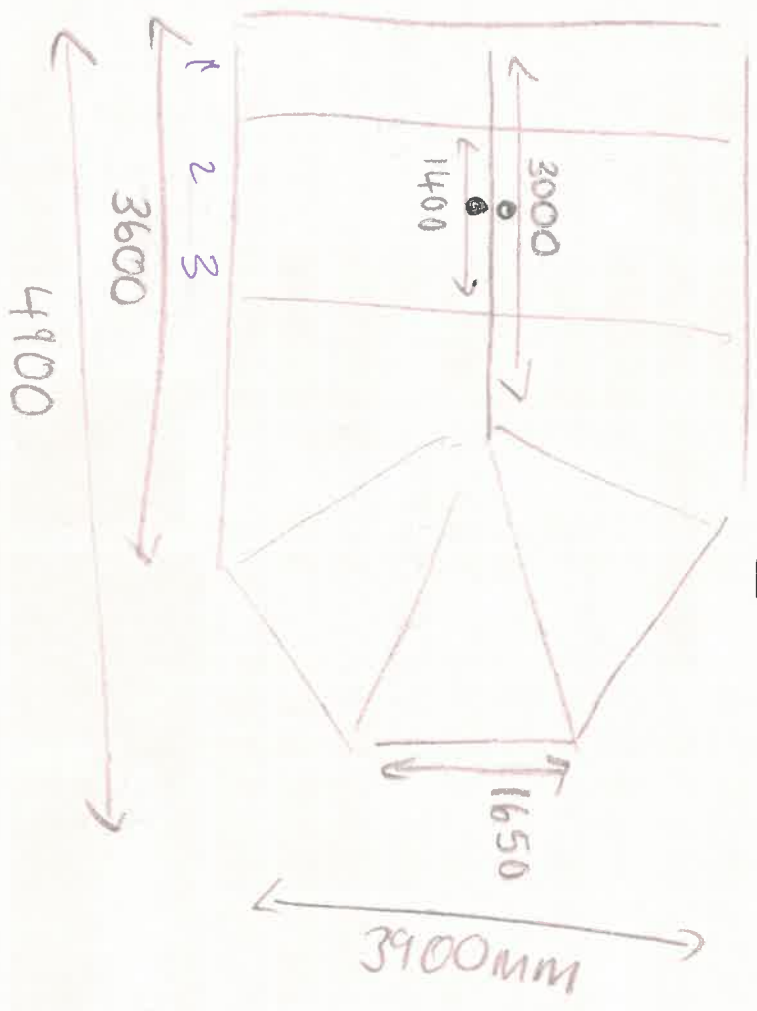

Office	Roman	2150 x 1430	B/S	man	LHC 482
	" R "	2120 x 1420	B/S	LHC	man. 482
	" R "	820 x 1420	B/S	RHC	man 310

Sail shades condensatory * NEW 5013287