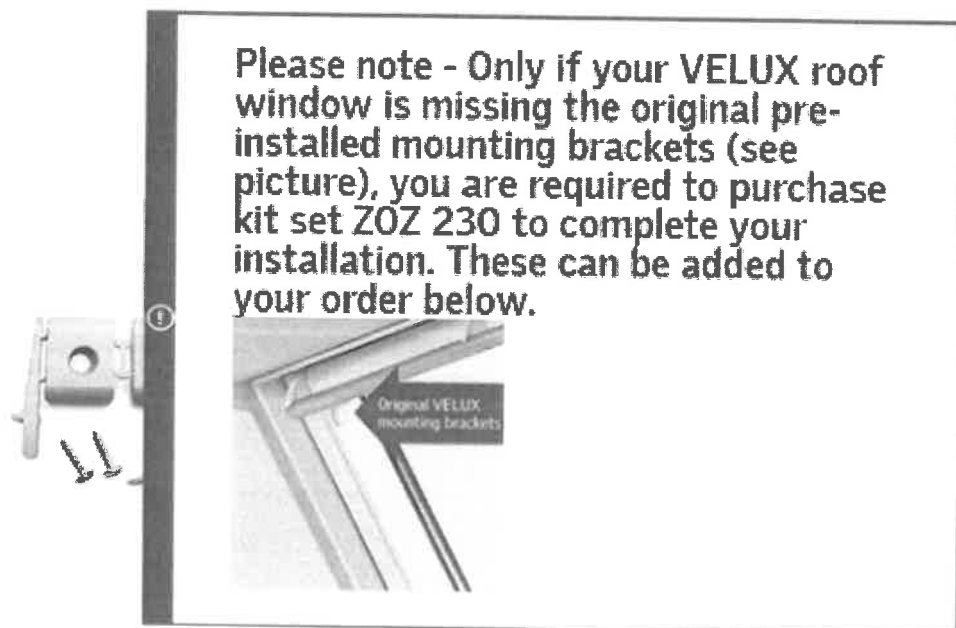

Edit 

Frame material
White-painted aluminium

Edit 

Mounting brackets (ZOZ 230)

Blind installation brackets to be placed at the top of the roof window. For use when installing blinds in VELUX roof windows without pre-installed brackets