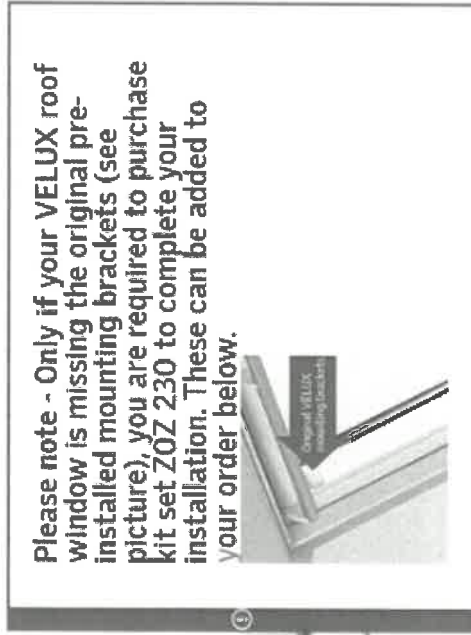

Your blind

DKL M08 1085SWL

VELUX roof window

CFL M03

Blind category

VELUX Blackout Blind (DKL, DML, DSL)

Operation method

Manually operated

Colour

1085 Light Beige

Frame material

White-painted aluminium

Edit

Edit

Edit

Edit

Edit

£92

Mounting brackets (ZOZ 230)

Blind installation brackets to be placed at the top of the roof window. For use when installing blinds in VELUX roof windows without pre-installed brackets

Price excl. VAT
£7.00

☐ Add to basket

Price excl. VAT
£92.00