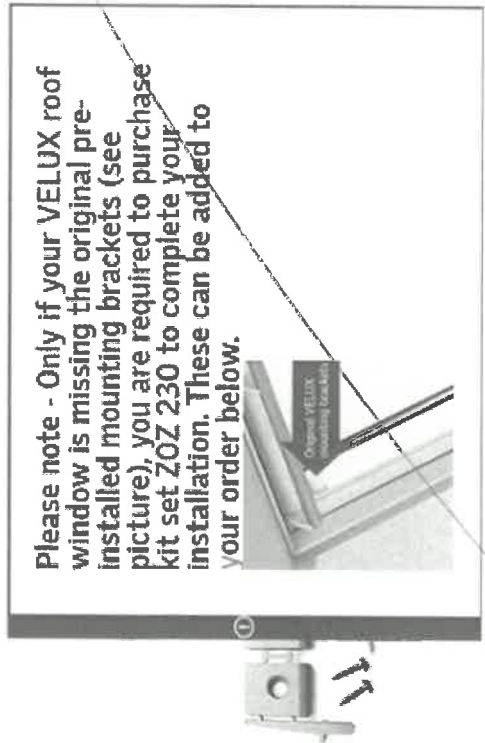

Edit

Edit

Edit

Edit

Edit

f175

Mounting brackets (ZOZ 230)

Blind installation brackets to be placed at the top of the roof window. For use when installing blinds in VELUX roof windows without pre-installed brackets