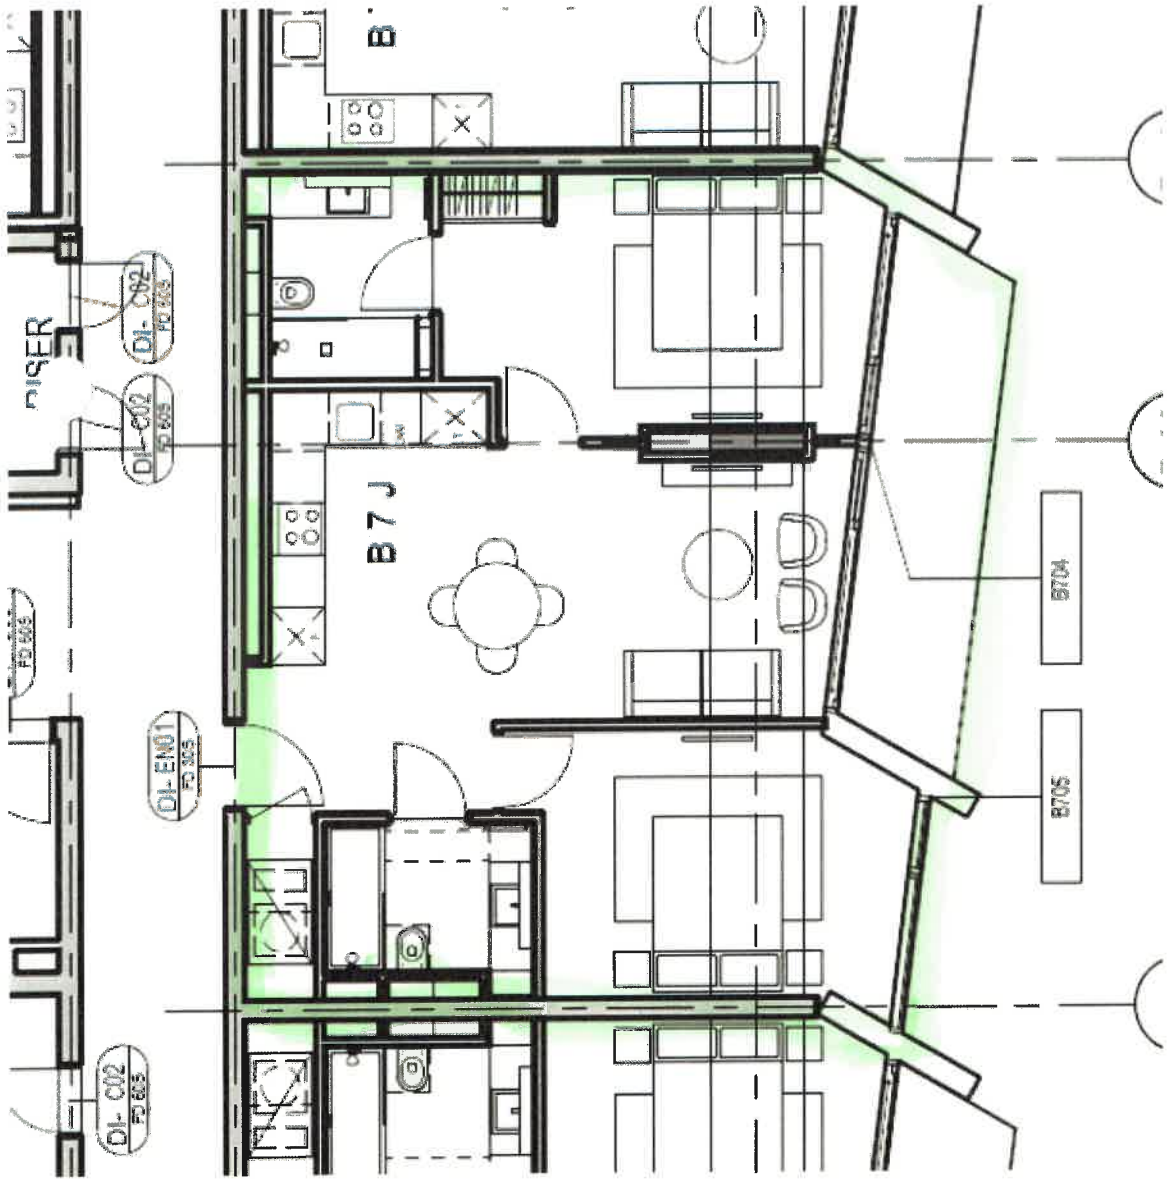

DI-C02
PD 603

DI-EN01
PD 303

DI-C02
PD 603

DI-C02
PD 603

B7J

B.

B705

B704

RISER