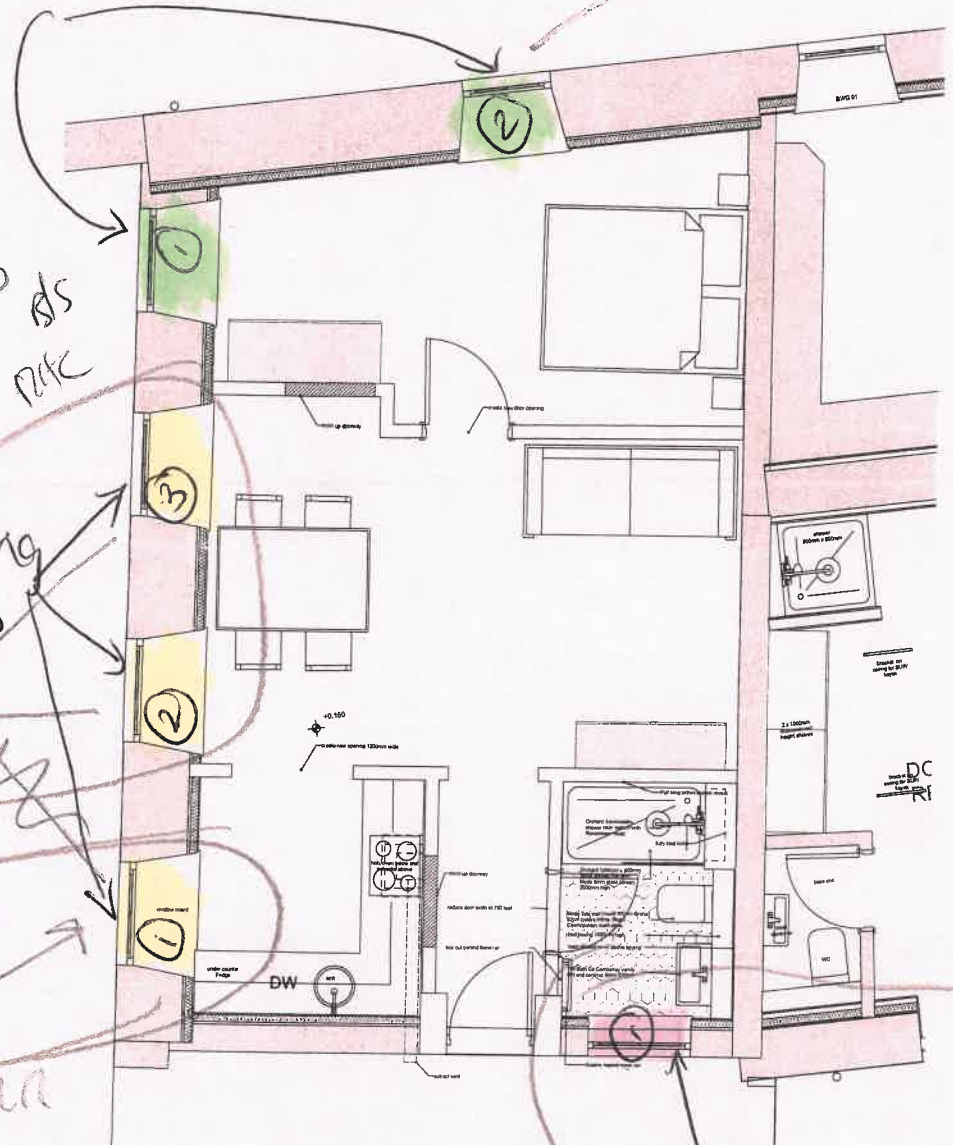

410

deep L 60mm
with insert
700

~~with~~
SPH
TR

Bathroom Shutter (pink)

930 x 1060 ÷ 2 UR

410

~~with~~
SPH TR 560 deep L
with
PASAT

SC221044513 - CP Interiors

Created by	Rachel Allo	Customer Information	Order Notes
Group Order No	SC221044513	Title	
SC Order No	N/A	First Name	Fraser
Total Shutter SQM	4.76	Last Name	Hern
Freight Method		Order Reference	SO13119
		Delivery Information	
		Address Line 1	DSV Road Ltd
		Address Line 2	10 Brunel Way
		Address Line 3	Segensworth Ind Est
		Postcode	PO15 5TX