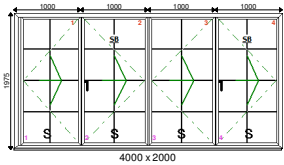

Aluco Aluminium Limited
Unit 2 Kestral Place
Hinchingsbrooke Business Park
Huntingdon Cambs PE29 6FQ

Tel: 01480 436578
Fax: 01480 271419

CP Interiors

30-31 Market Place, Bingham, Nottingham, NG13 8AN

01949 838734

Quote Number: GB12655

Customer Reference: Bouteloup

Quote Date: 22/03/2022

Frame No: 4 Qty: 1 ALUCO STEEL LOOK Shtbolt Lock Only Op Location: Frame 4

Aluco Steel look

Frame Specification:

Additional Frame Details:

Door Handle: ACDV226 Black
Door Hinge: Int Hinges Black
Door Lock: Shootbolt Locking
Frame Finish1: 9005 Black - Matt
Cill: 150mm Sill
Beading: 28mm Glazing Bead 9005 Black -
Drainage: Concealed

Glazing:

Dimensions:

28mm Low E Toughened (1.7 u value) 25mm Astragal Bar
Warm Edge Spacer Black Argon

Overall Size: 4000 x 2000
Actual Frame Size: 4000 x 1975

Bays

Flag 1	Description	Qty	Length (mm)
Qty : 1	14mm Vertical Coupler 9005 Black - Matt	2	1975
	150mm Cill - 9005 Black - Matt	1	4100

Extras

Description	Qty	Length (mm)
9.5% Glass Surcharge included	1	

Terms and Conditions

Quotation is valid for 30 days.
Please check all details carefully before ordering.

All goods sold are subject to terms and conditions of
Aluco Aluminium Limited.