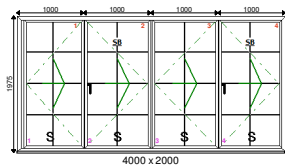

Aluco Aluminium Limited
Unit 2 Kestral Place
Hinchingsbrooke Business Park
Huntingdon Cambs PE29 6FQ

Tel: 01480 436578
Fax: 01480 271419

CP Interiors

30-31 Market Place, Bingham, Nottingham, NG13 8AN

01949 838734

Quote Number: GB12655

Customer Reference: Bouteloup

Quote Date: 22/03/2022

Frame No: 4   Qty: 1   ALUCO STEEL LOOK Shtbolt Lock Only Op   Location: Frame 4   £4,122.08

Aluco Steel look

Frame Specification:

Additional Frame Details:

Door Handle: ACDV226 Black
Door Hinge: Int Hinges Black
Door Lock: Shootbolt Locking
Frame Finish1: 9005 Black - Matt
Cill: 150mm Sill
Beading: 28mm Glazing Bead 9005 Black -
Drainage: Concealed

Glazing:

Dimensions:

28mm Low E Toughened (1.7 u value) 25mm Astragal Bar
Warm Edge Spacer Black Argon

Actual Overall Size: 4000 x 2000

Bays

Flag 1	Description	Qty	Length (mm)
Qty : 1	14mm Vertical Coupler 9005 Black - Matt	2	1975
	150mm Cill - 9005 Black - Matt	1	4100
Total:			£315.86

Extras

Description	Qty	Length (mm)	Price
9.5% Glass Surcharge included	1		£0.00

Terms and Conditions

Quotation is valid for 30 days.
Please check all details carefully before ordering.
All goods sold are subject to terms and conditions of
Aluco Aluminium Limited.

Total Nett	£7,930.05
VAT	£0.00
TOTAL INC. VAT	£7,930.05