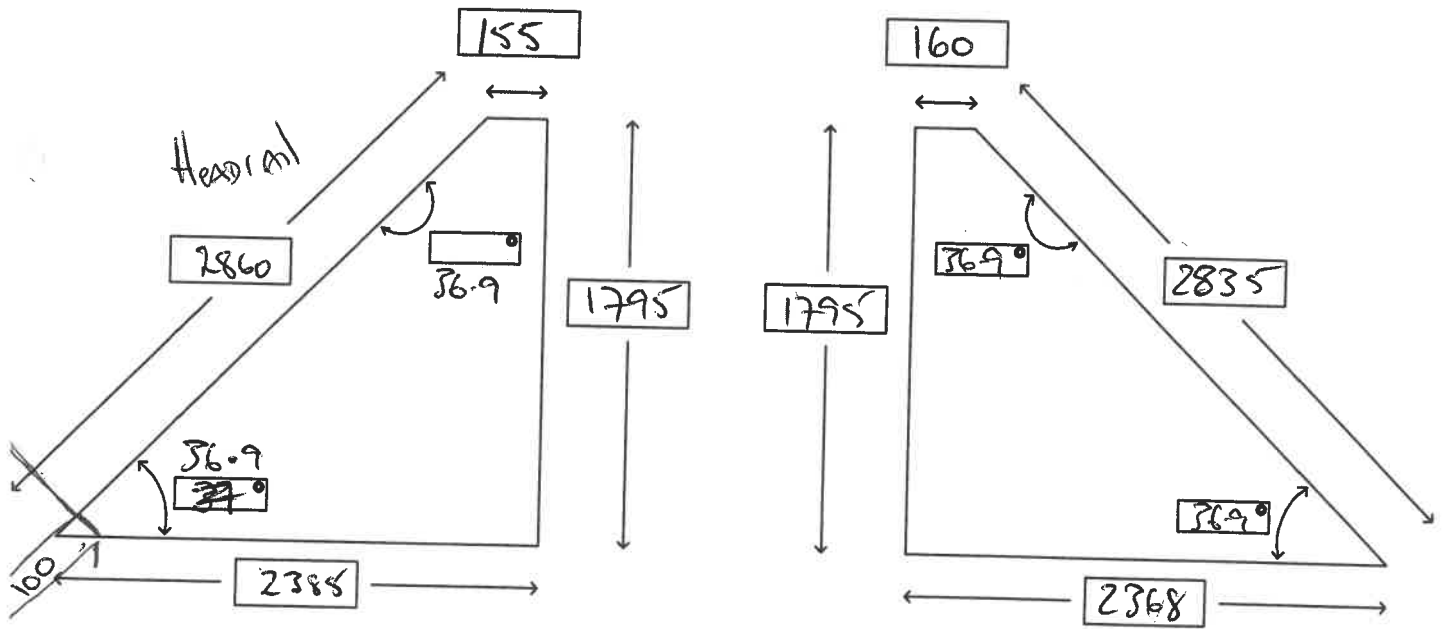

S013040

de Montfort

**Measuring Guide for Gable Windows - ALL blank squares must be filled in!**

**A070 - with flat top**

**A070**