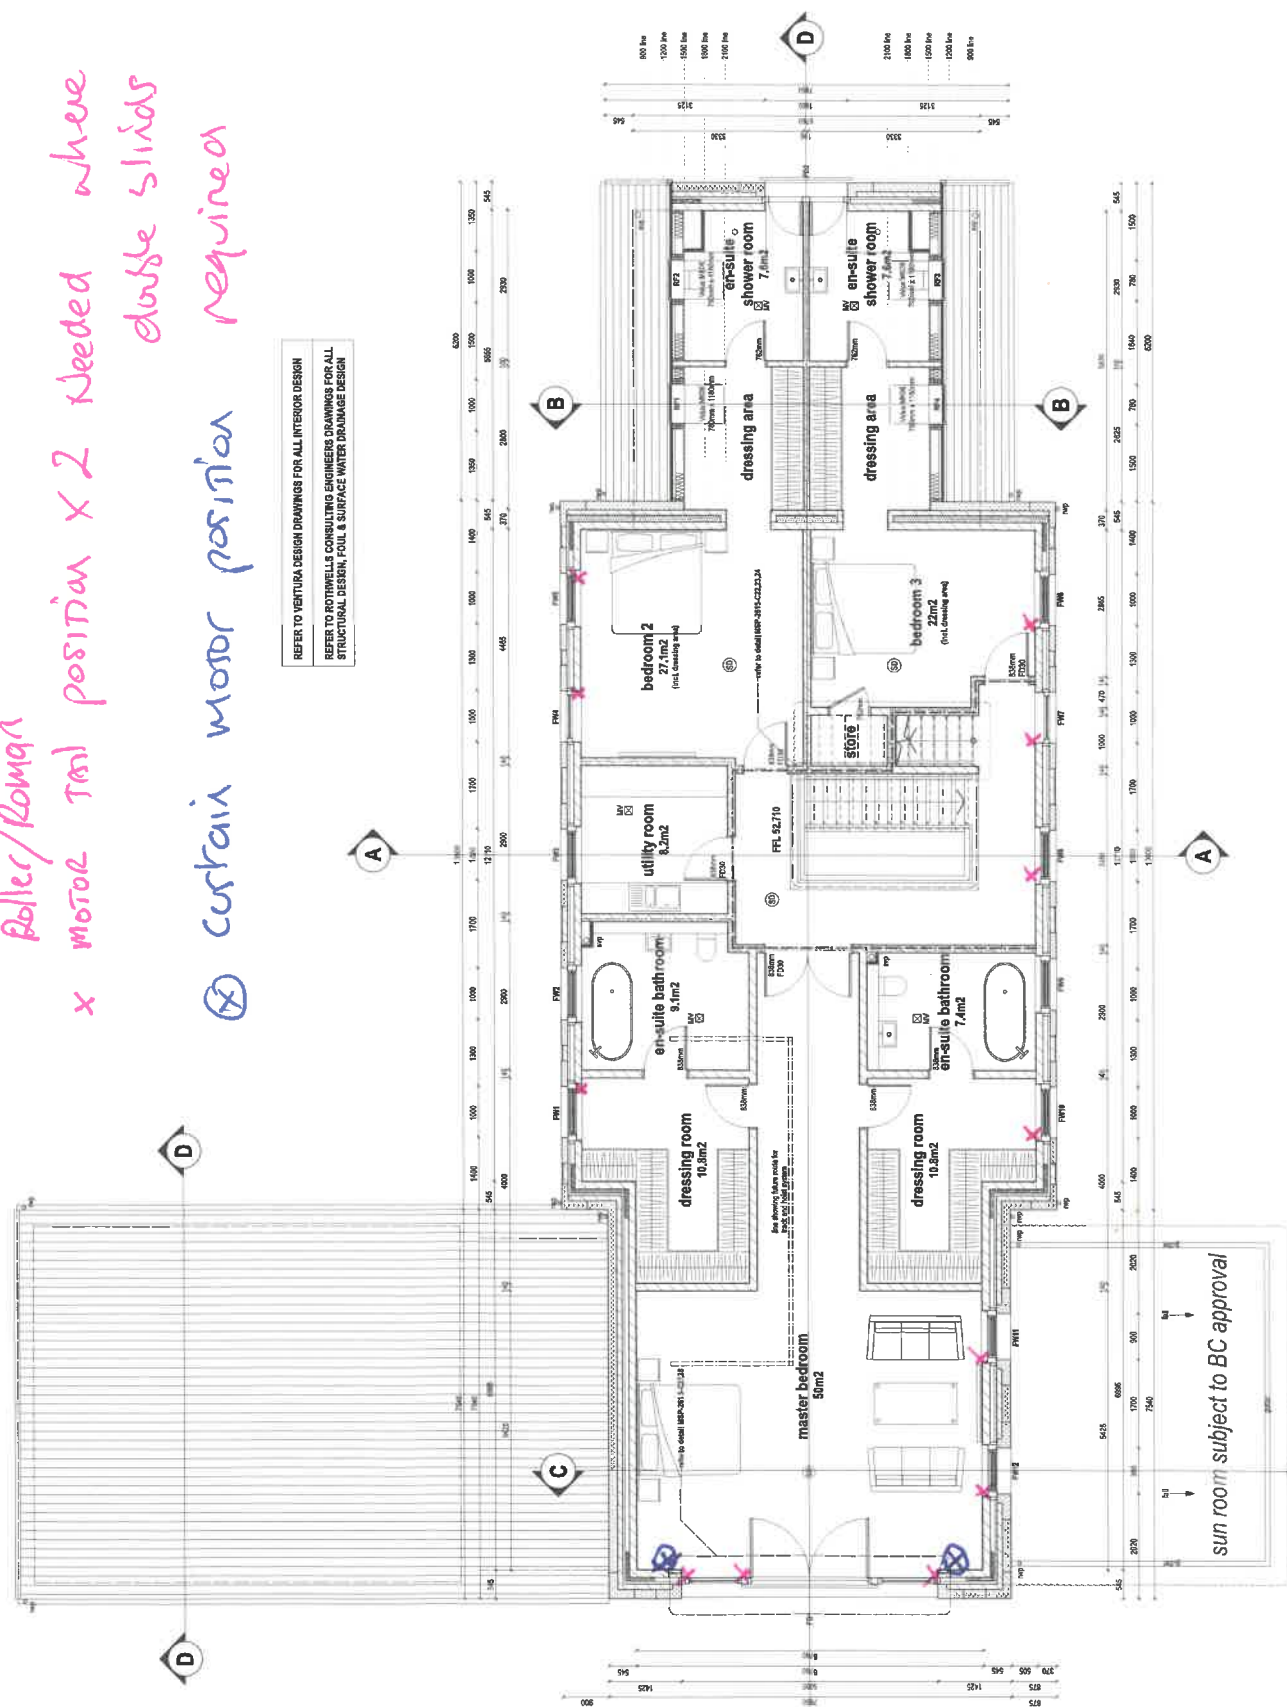

Legend
internal walls to achieve min 40 nr dB to comply with requirement E2
30 minutes fire resisting construction

Construction to be carried out in accordance with ISO detail details for limiting thermal bridging area air leakage.
All drawings are to be submitted to Building Control Department upon completion.

Internal floor areas

Basement floor	11.5m²
Ground floor	251.5m²
Garage	57m²
First floor	20m²
Second floor	78.5m² (taken to 100mm line)
Total	368.5m² (incl garage)

D	07/03/21	Internally finished as detailed	MC
B	24/11/20	As shown	MC
A	09/11/20	As shown	MC
Rev	Date	Description	By

MSP Planning
Architects & Quantity Surveyors

1st Floor
81 Heald, Healdy
22 3RD

Client: MR L. DE LA HAYE
Project: LA HAUTEUR, TRINITY
Drawing: PROPOSED FIRST FLOOR PLAN

Drawn: MC
Scale: 1:50
Date: SEPT 20

Checked:
Date: SEPT 20

Dwg. no. MSP-2615-C05
Rev D

Boiler/Room
x motor room position x 2 needed where double slides required
⊗ curtain motor position required

REFER TO VENTURA DESIGN DRAWINGS FOR ALL INTERIOR DESIGN
REFER TO ROTWELLS CONSULTING ENGINEERS DRAWINGS FOR ALL STRUCTURAL DESIGN, POUL & SURFACE WATER DRAINAGE DESIGN

sun room subject to BC approval