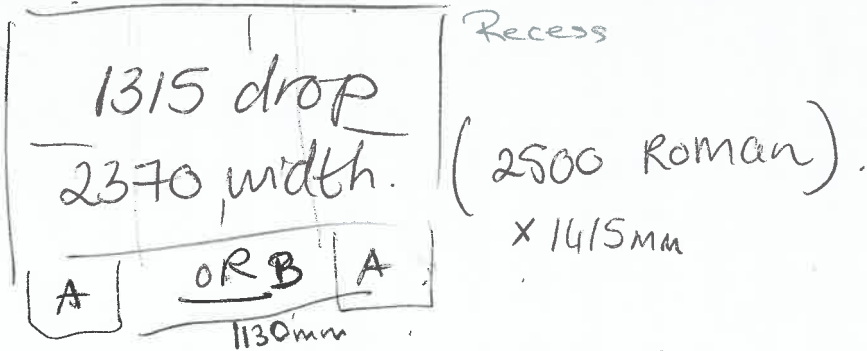

CP INTERIORS

620mm x 2 + remaining.

motorised - battery + charge.

Alison Marshall. 5013039

0779 7746566

alisonmarshalldc@gmail.com

Tropical solatex sample book

*panama chrome or band C blind

* Roman price

T: (01534) 768141 | E: info@cpinteriors.je | www.cpinteriors.je
Rue des Pres Trading Estate, St Saviour, Jersey, JE2 7QN

5013039

CP INTERIORS

2 x 620 mm x 1315 mm

1 x 1130 mm x 1315 mm

Both battery motorised + charger

In Solatex Alu 3% Light gray

} Roller

↳ UNIVERSAL ROLLER
NOT MOTORISED

1 x 2500 mm x 1415 mm

Motorised + charger

Customer's own fabric

} Roman £777.00
+ fabric

2500 + 100