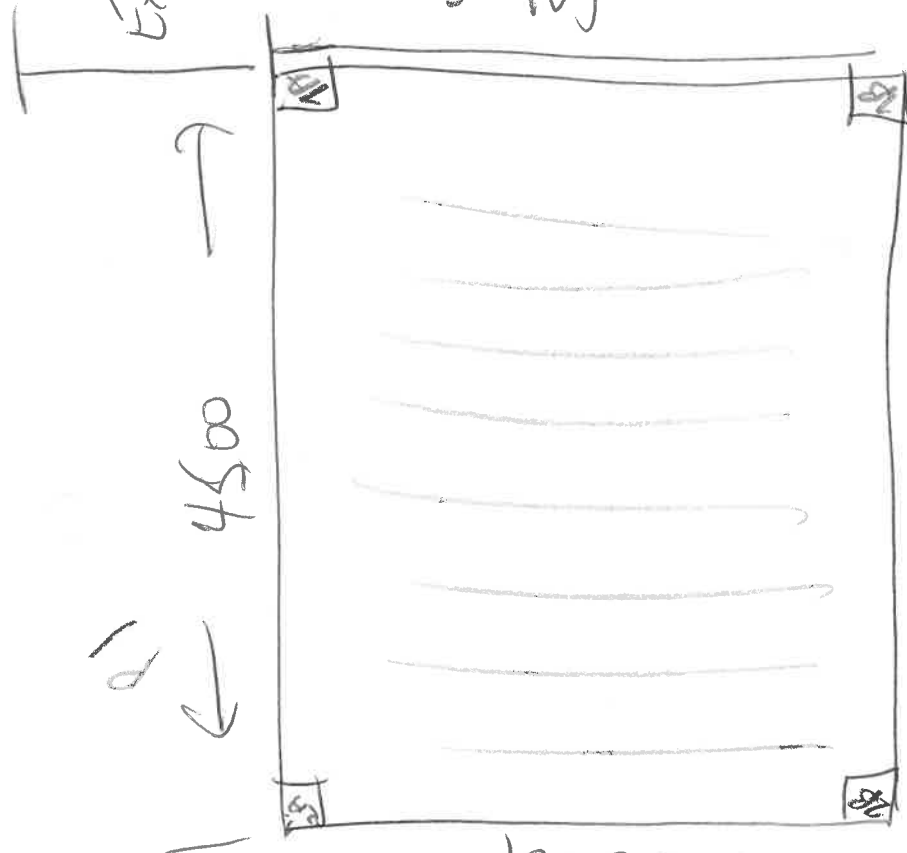

Fix
Screen
1900 x 2250

3000
Fix
Screen

3000
Fix
Screen

2 V fix screen

2250 PARASE
height