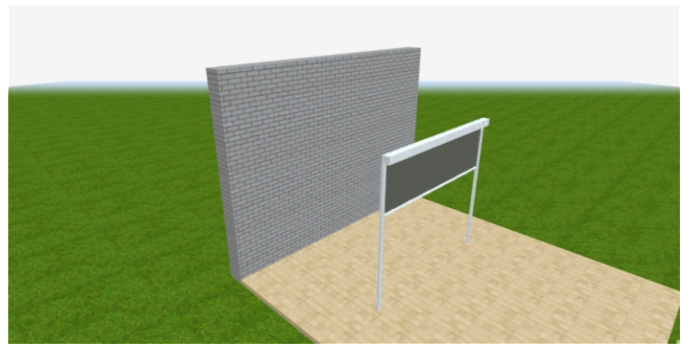

Screenshot