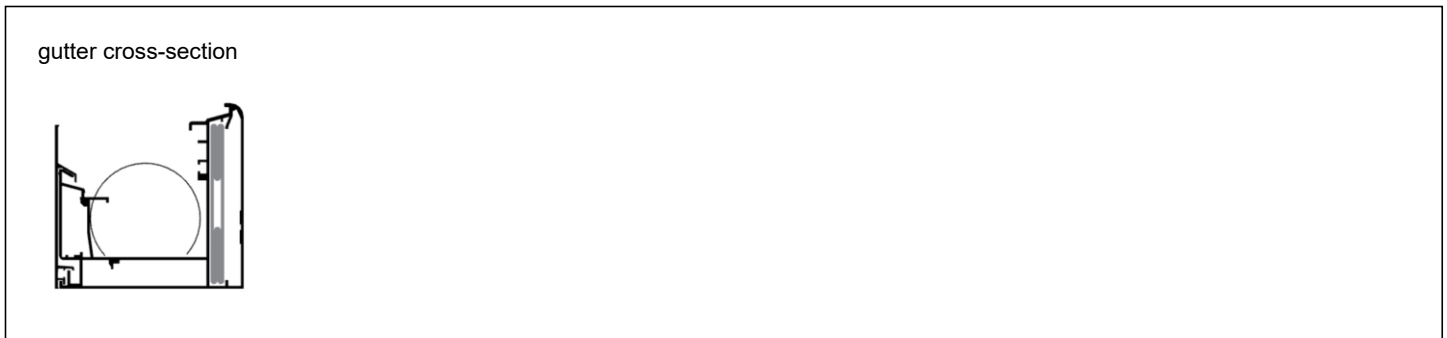

Configuration details

weinor Ltd 73 Cornhill EC3V 3QQ London

customer: 165708

reference: BREHAUT SO12994/151173005

Page 17 of 18