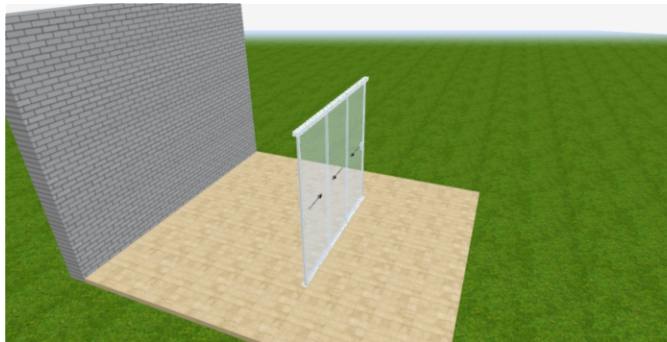

Screenshot