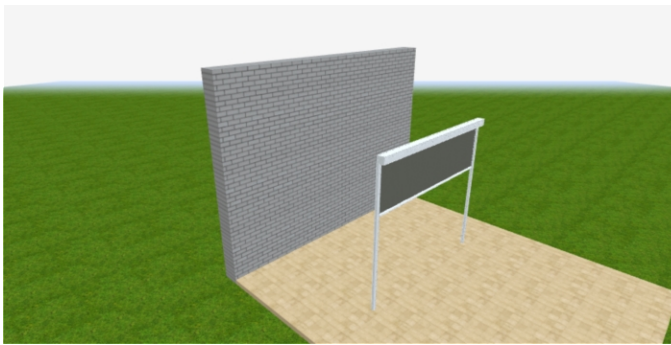

Position 5 - exterior view (images similar)

Screenshot