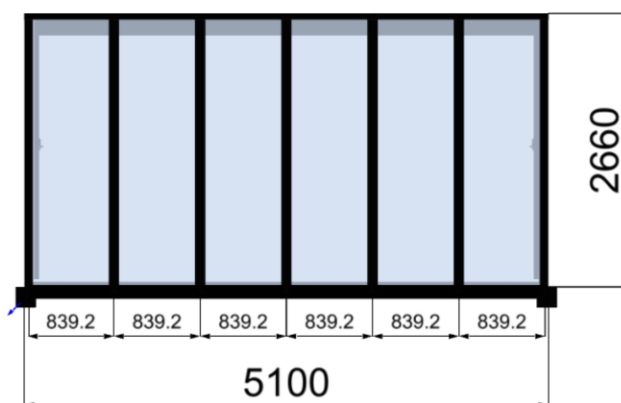

weinor Ltd
73 Cornhill
GB-EC3V 3QQ London
weinor.com

Managing Director:
Thilo Weiermann
General partner:
Weinor Beteiligungs-GmbH
Köln

VAT no.: 335 2381 16
Company no.: 12193066
UTR no.: 33431 24084
EORI no.: GB335238116000

Domestic transfers:
Commerzbank London
Sort Code: 406201
Account Number: 307 537 10

International transfers:
Commerzbank London
IBAN: GB51 COBA 4062 0130 7537 10
Swift: MIDLGB22 a/c COBAGB2X