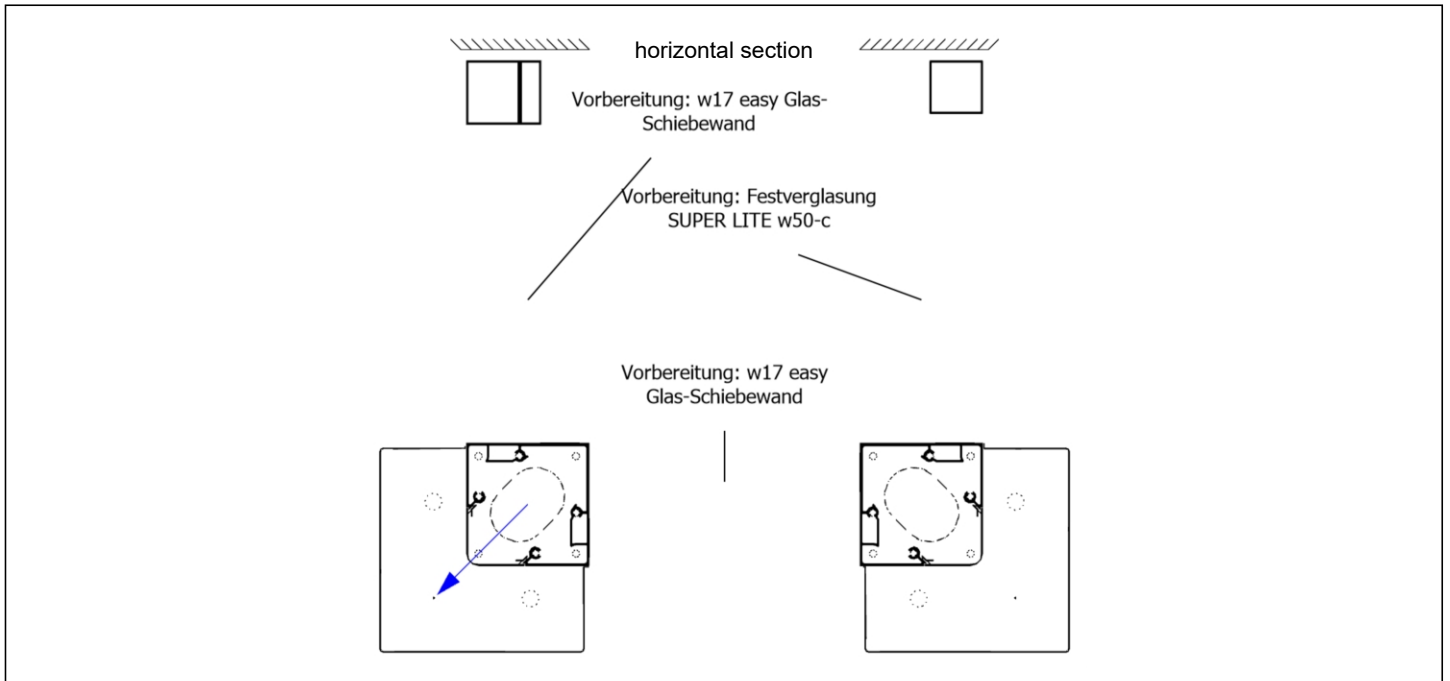

Configuration details

weinor Ltd 73 Cornhill EC3V 3QQ London

customer: 165708

reference: BREHAUT SO12994/151173005

Page 16 of 18