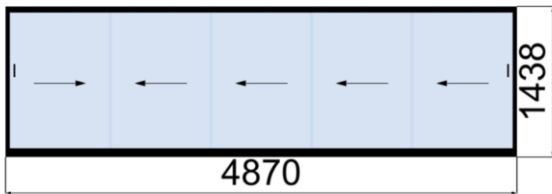

Position 7 - interior view (images similar)

front view