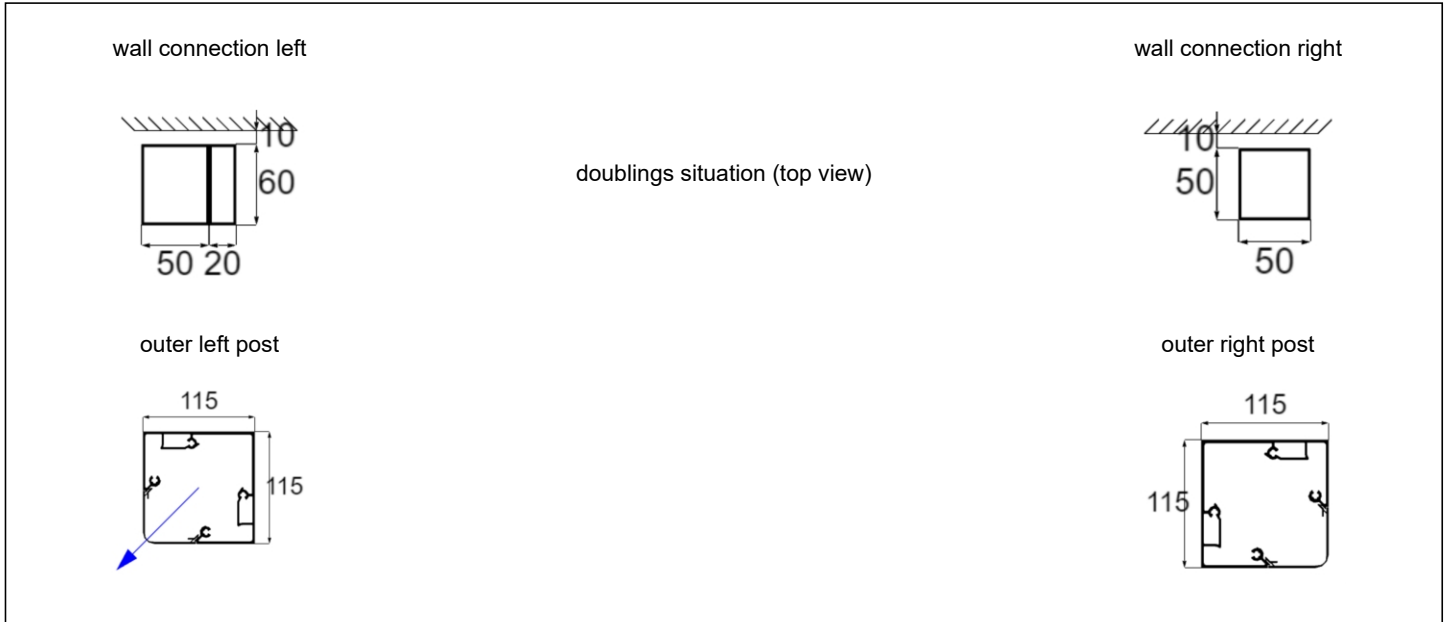

Configuration details

weinor Ltd 73 Cornhill EC3V 3QQ London

customer: 165708

reference: BREHAUT SO12994/151173005

Page 16 of 18