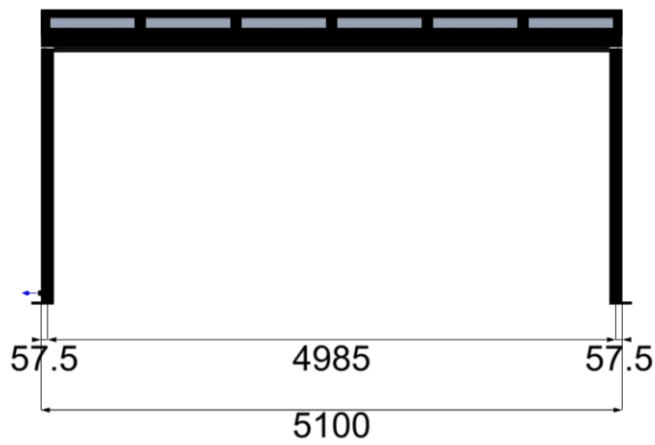

Configuration details

weinor Ltd 73 Cornhill EC3V 3QQ London

customer: 165708

reference: BREHAUT SO12994/151173005

Page 15 of 18

front view

side view left