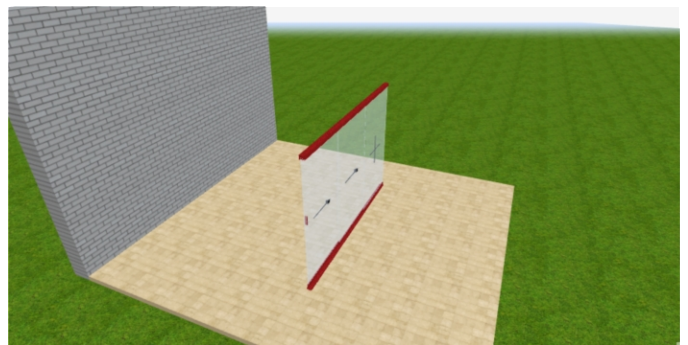

Screenshot