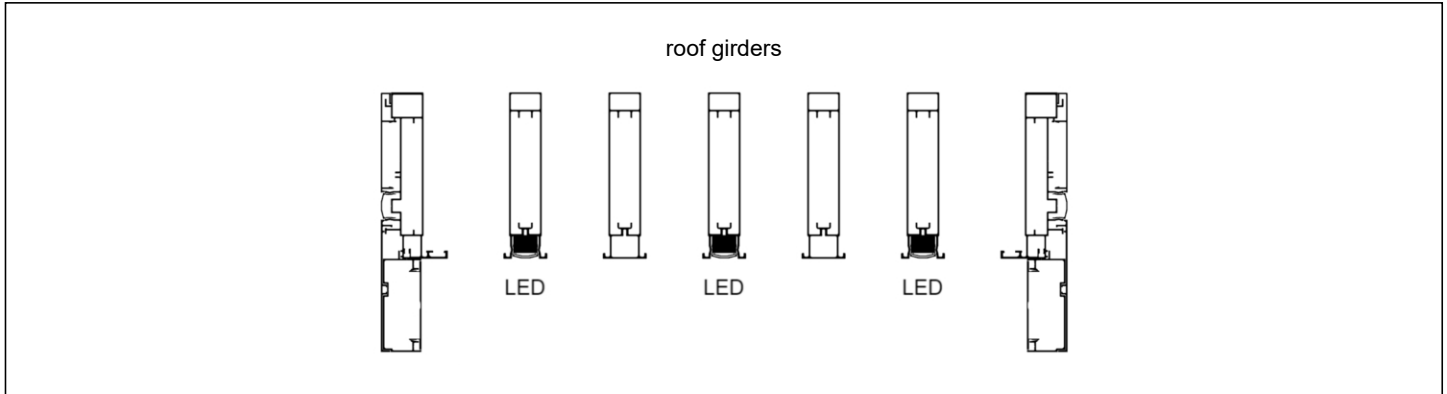

Configuration details

weinor Ltd 73 Cornhill EC3V 3QQ London

customer: 165708

reference: BREHAUT SO12994/151173005

Page 17 of 18