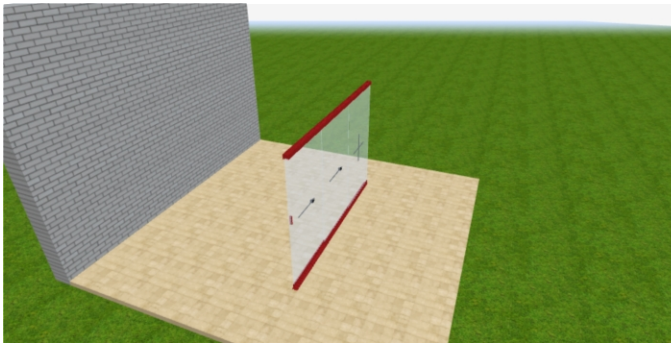

Screenshot

Screenshot

Screenshot

8 1 weinor BiConnect

- deliver BiConnect separate? : No; supply receiver and handheld remote control with awning
- shipment info : The pre set receivers (except LED) and the handset will be packed with contract number 202697068 pos 1!
- receiver for RGB : 1 weinor BiConnect BiRec RGB-48V
- control : weinor BiConnect BiEasy 15M Go! silver
- learned on channel 1 : for order 202697068/1: Terrazza Pure