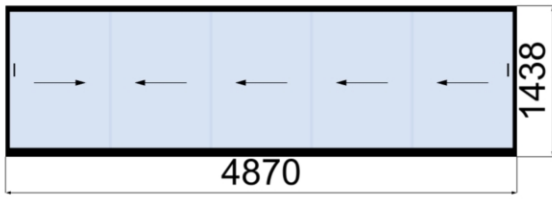

Configuration details

weinor Ltd 73 Cornhill EC3V 3QQ London

customer: 165708 reference: BREHAUT SO12994/151173005 Page 13 of 20

pos	quantity	article	value of goods	discount amount / %	net price
			3.197,00	1.278,80 / 40,00	1.918,20

Position 7 - interior view (images similar)

front view