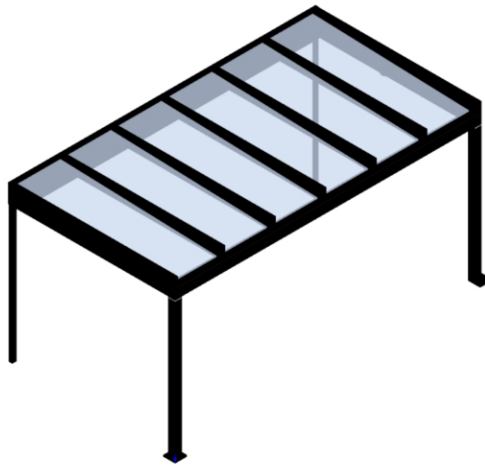

Configuration details

weinor Ltd 73 Cornhill EC3V 3QQ London

customer: 165708

reference: BREHAUT SO12994/151173005

Page 16 of 20

isometric view

top view

weinor Ltd
73 Cornhill
GB-EC3V 3QQ London
weinor.com