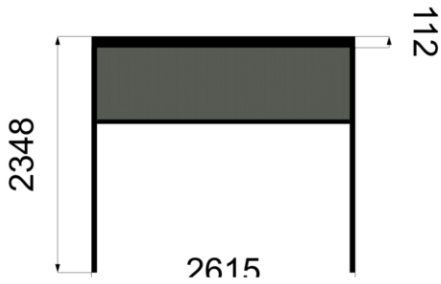

Configuration details

weinor Ltd 73 Cornhill EC3V 3QQ London

customer:	165708	reference:	BREHAUT SO12994/151173005	Page 10 of 20
pos	quantity	article		price

Position 5 - exterior view (images similar)

front view

top view