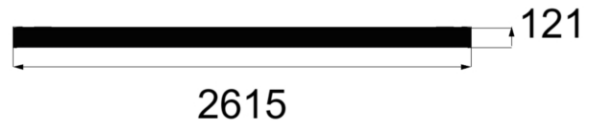

Configuration details

weinor Ltd 73 Cornhill EC3V 3QQ London

customer:	165708	reference:	BREHAUT SO12994/151173005	Page 10 of 20
pos	quantity	article		price

Position 5 - exterior view (images similar)

front view

top view