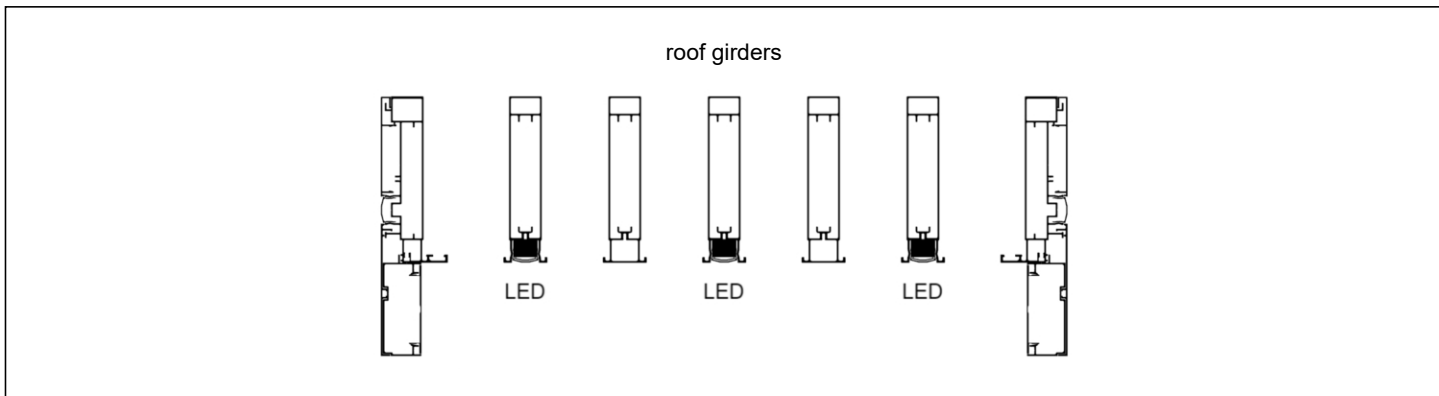

Configuration details

weinor Ltd 73 Cornhill EC3V 3QQ London

customer: 165708

reference: BREHAUT SO12994/151173005

Page 19 of 20