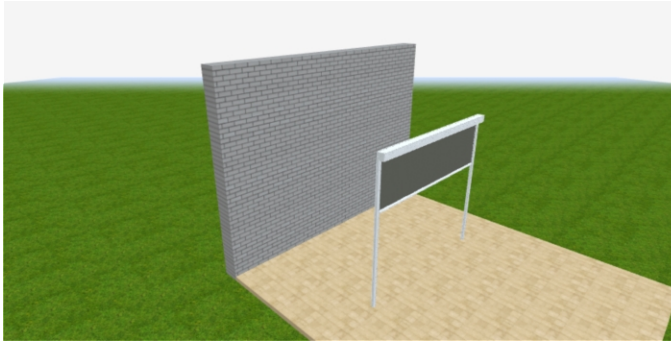

Screenshot