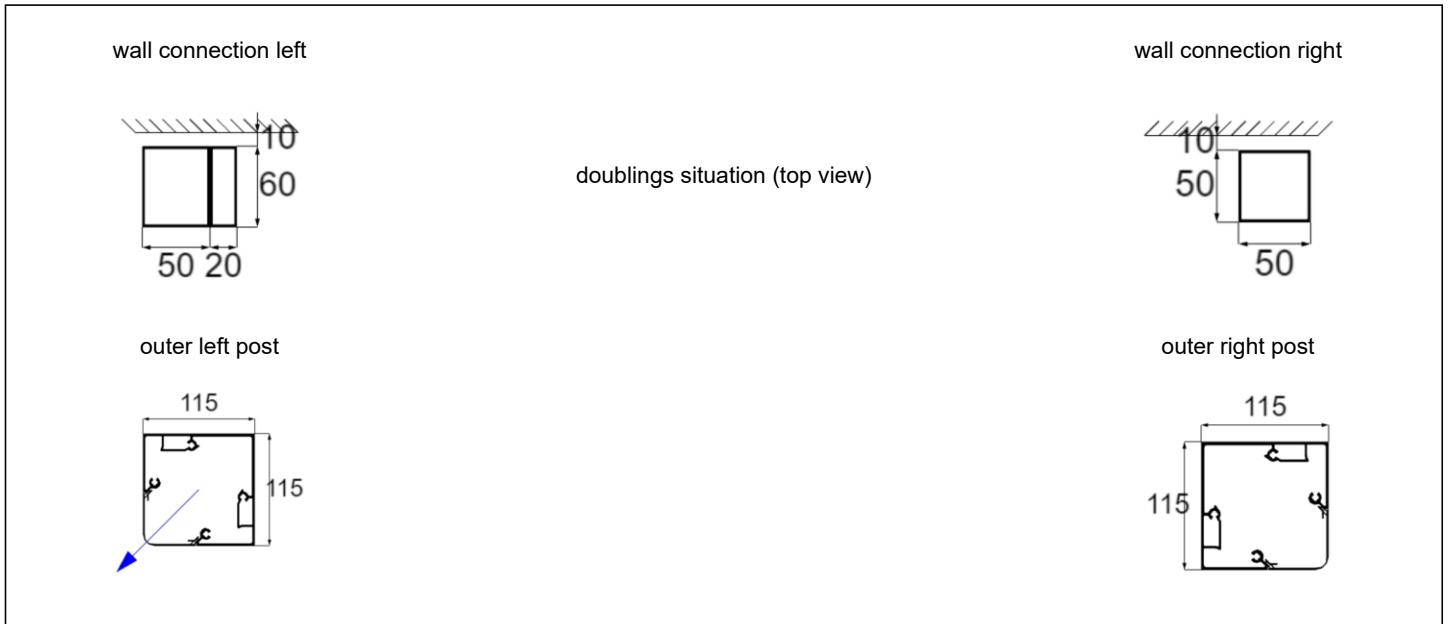

Configuration details

weinor Ltd 73 Cornhill EC3V 3QQ London

customer: 165708

reference: BREHAUT SO12994/151173005

Page 18 of 20