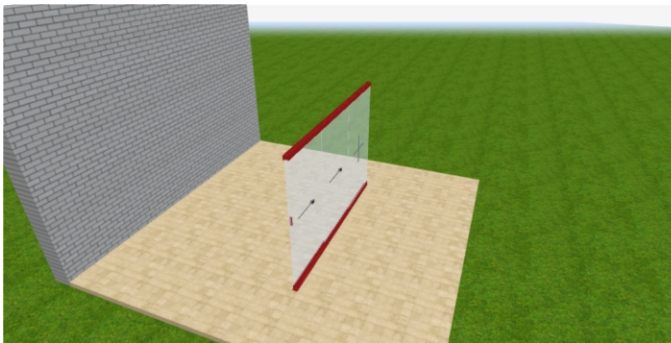

Screenshot