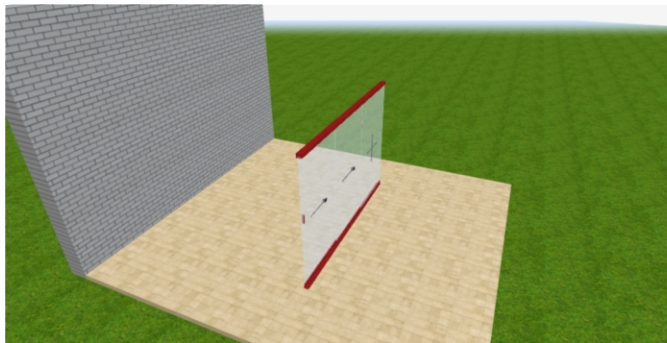

Screenshot