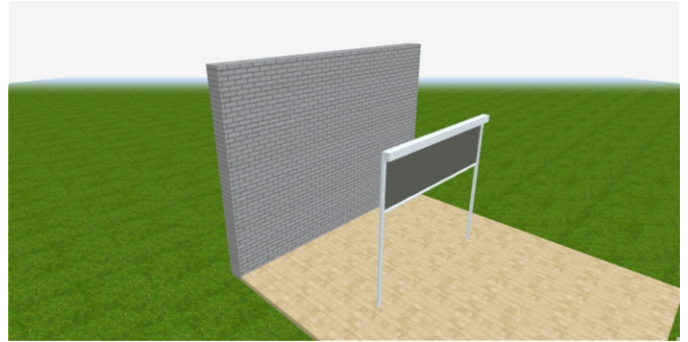

Screenshot