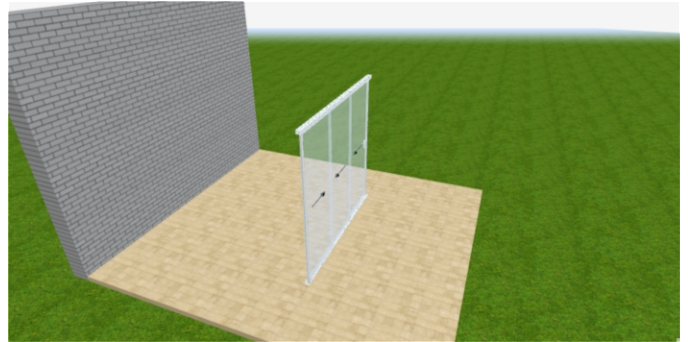

Screenshot