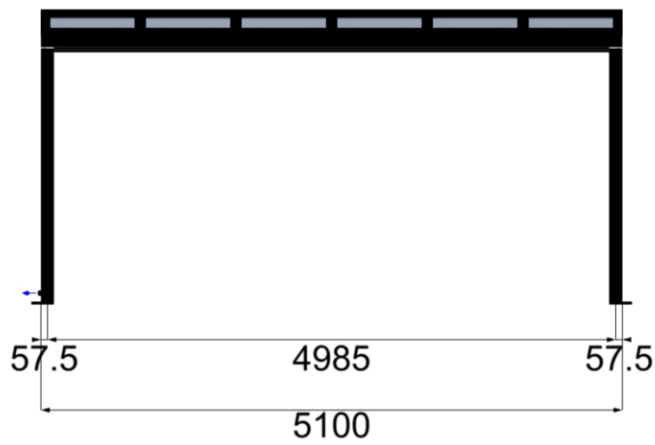

Page 17 of 20

front view

side view left

side view right

Configuration details

weinor Ltd 73 Cornhill EC3V 3QQ London

customer: 165708

reference: BREHAUT SO12994/151173005