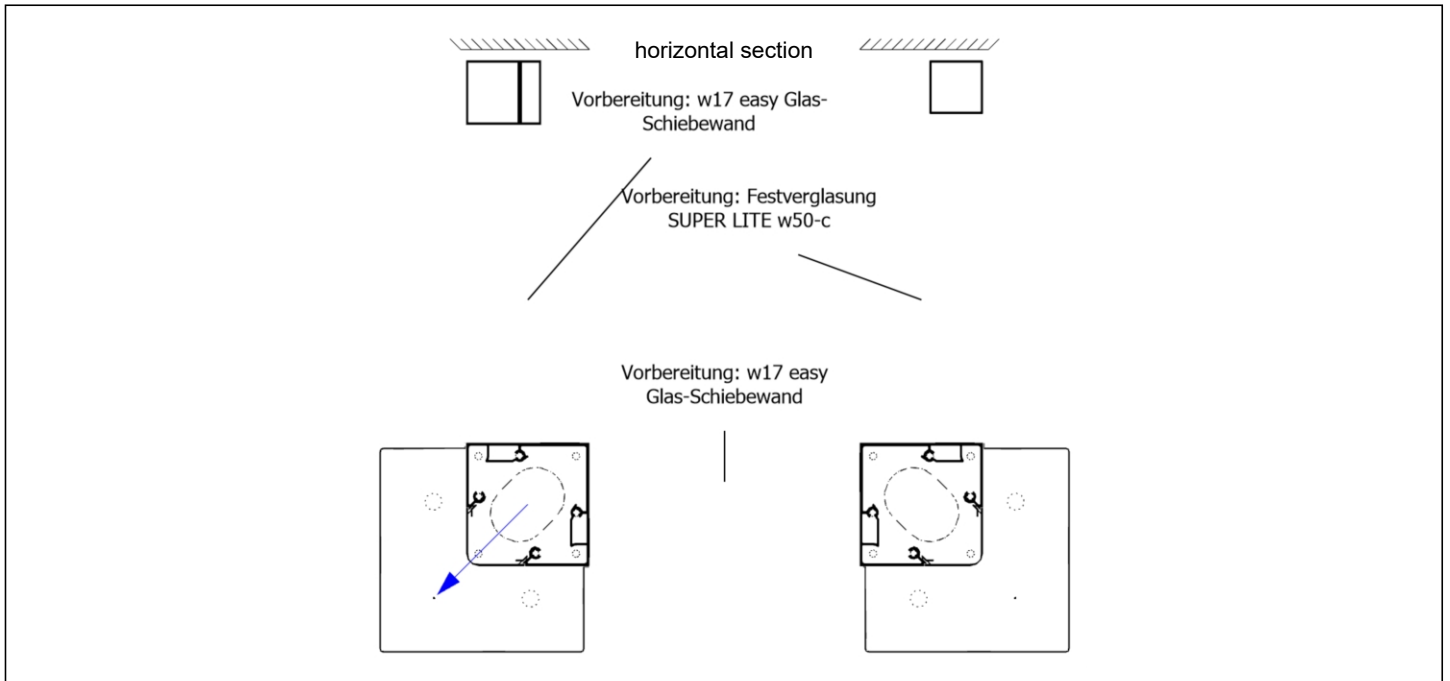

Configuration details

weinor Ltd 73 Cornhill EC3V 3QQ London

customer: 165708

reference: BREHAUT SO12994/151173005

Page 18 of 20