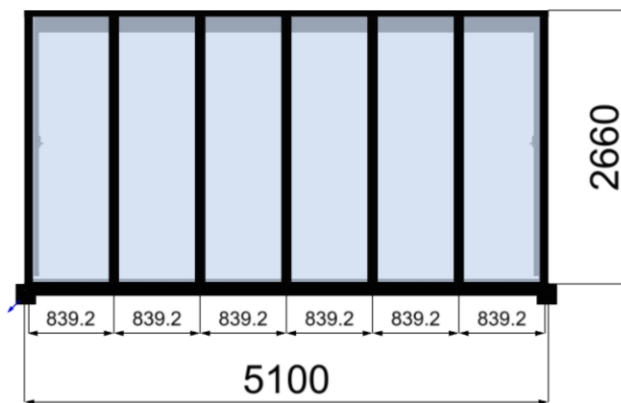

Configuration details

weinor Ltd 73 Cornhill EC3V 3QQ London

customer: 165708

reference: BREHAUT SO12994/151173005

Page 16 of 20

isometric view

top view

weinor Ltd
73 Cornhill
GB-EC3V 3QQ London
weinor.com