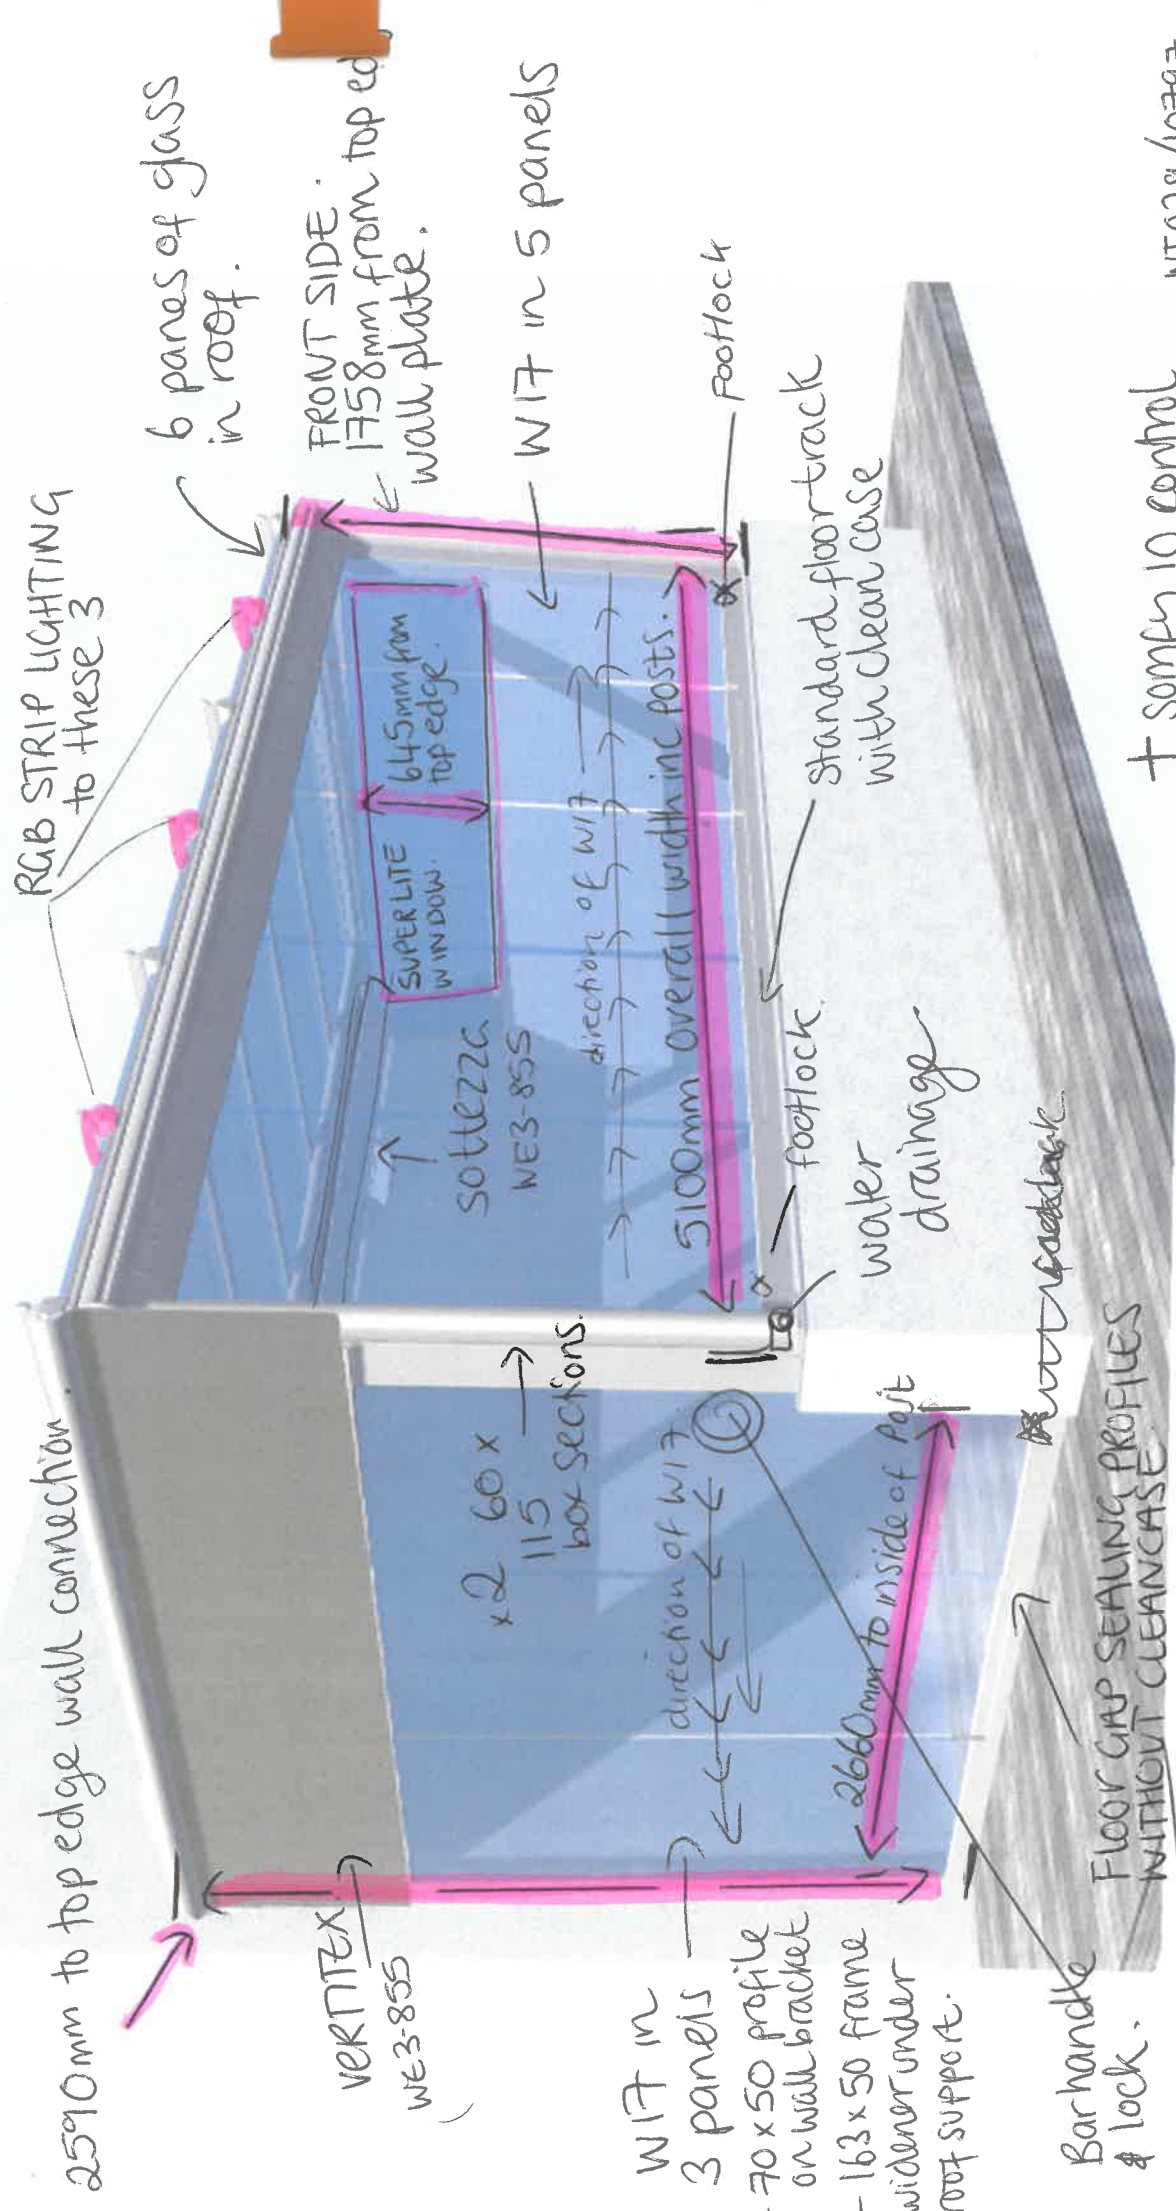

RACHEL BREHAUT 50129914

TERRAZZA PURE

FRAME COLOUR WT 029/10797

FABRIC COLOUR WE3-855

RGB STRIP LIGHTING to these 3

6 panes of glass in roof.

FRONT SIDE 1758mm from top edge wall plate.

W17 in 5 panels

Footlock

Standard floor-track with Clean Case

SUPERLITE W WINDOW. 645mm from top edge.

SOTTEZZA WE3-855

direction of W17

5100mm overall width inc posts.

footlock

water drainage

2590mm to top edge wall connection

VERTIEX WE3-855

x2 60 x 115 box sections.

W17 in 3 panels - 70 x 50 profile on wall bracket - 163 x 50 frame widener under roof support.

direction of W17

2660mm to inside of post

Standard floor-track

FLOOR GAP SEALING PROFILES WITHOUT CLEAN CASE

Barhandle & lock.

+ Somfy 10 control

WT029/10797

+ 3 Tempura Quadra-Heaters

+ 30mm cover strips for W17, FRONT, & LEFT.

* PLEASE NOTE, THIS VISUAL HAS BEEN DONE ON 3D DESIGNER & DOES NOT HAVE A PURE OPTION AT CURRENT SO IS NOT LIKE FOR LIKE!