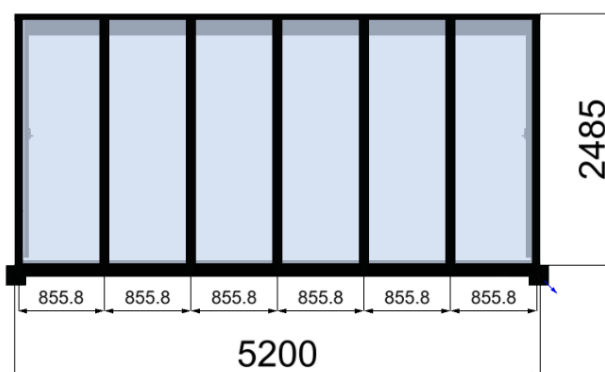

weinor Ltd
73 Cornhill
GB-EC3V 3QQ London
weinor.com

Managing Director:
Thilo Weiermann
General partner:
Weinor Beteiligungs-GmbH
Köln

VAT no.: 335 2381 16
Company no.: 12193066
UTR no.: 33431 24084
EORI no.: GB335238116000

Domestic transfers:
Commerzbank London
Sort Code: 406201
Account Number: 307 537 10

International transfers:
Commerzbank London
IBAN: GB51 COBA 4062 0130 7537 10
Swift: MIDLGB22 a/c COBAGB2X