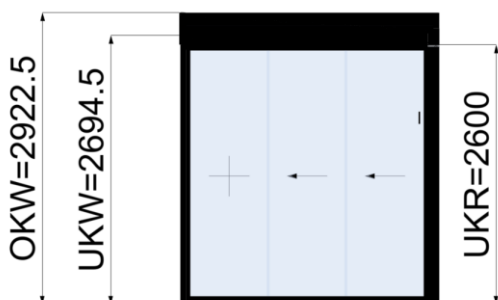

weinor Ltd 73 Cornhill EC3V 3QQ London

customer: 165708

sale offer 151171101

Page 19 of 19

pos quantity article code

Position 1 - exterior view (images similar)

front view

side view left