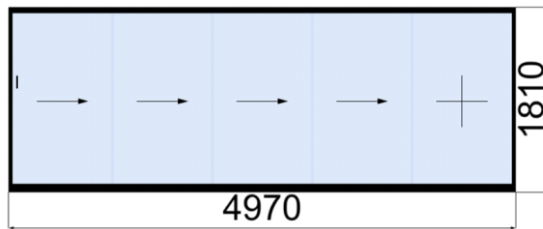

Position 5 - interior view (images similar)

front view

weinor Ltd
73 Cornhill
GB-EC3V 3QQ London
weinor.com

Managing Director:
Thilo Weiermann
General partner:
Weinor Beteiligungs-GmbH
Köln

VAT no.: 335 2381 16
Company no.: 12193066
UTR no.: 33431 24084
EORI no.: GB335238116000

Domestic transfers:
Commerzbank London
Sort Code: 406201
Account Number: 307 537 10

International transfers:
Commerzbank London
IBAN: GB51 COBA 4062 0130 7537 10
Swift: MIDLGB22 a/c COBAGB2X