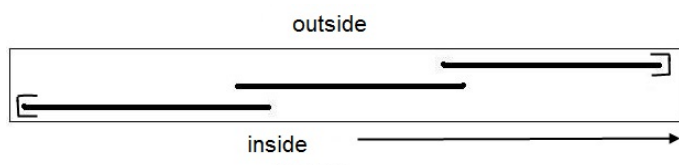

pos	quantity	article code

2	1,00	2851	w17 easy - the full glass sliding door LHS seen from outside

w17 easy XXL

Dear weinor partner,

Thank you for ordering a sliding glass wall w17 easy, which consists of various glass elements.

Please note:

Moisture on the glass elements can lead to visual conspicuities, such as condensation marks. Such visual conspicuities can only be avoided if the panes are delivered in a dry condition and it is essential to ensure that the glass elements are stored and transported in a dry condition during subsequent storage or transport to your customers.

If you discover any defects/damage upon delivery, you must notify us immediately and make a notation on the delivery note. Otherwise, the goods will be deemed to have been approved.

Please also note our information on glass in the download center in the specialist partner section.

Your weinor team

Please check the confirmation of the Terrazza for completeness of necessary wall gap sealing profiles and the post alignment profiles.

.	: ATTENTION! Element is supplied with glass!	
Product use	: private house	
Width of element [mm]	: 2415 X 2600	2.106,00
type of floor rail	: standard floor rail with CleanCase	
CleanCase left (from inside)	: yes	
CleanCase right (from inside)	: yes