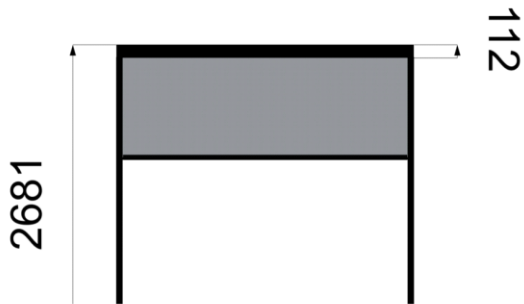

Position 4 - exterior view (images similar)

front view

top view