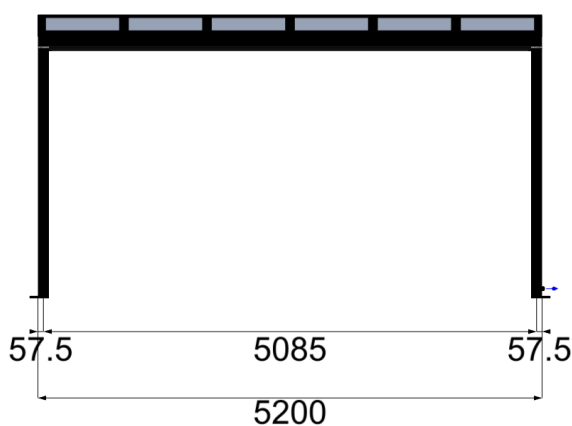

weinor Ltd 73 Cornhill EC3V 3QQ London

customer: 165708

sale offer 151171101

Page 19 of 19

pos quantity article code

Position 1 - exterior view (images similar)

front view

side view left