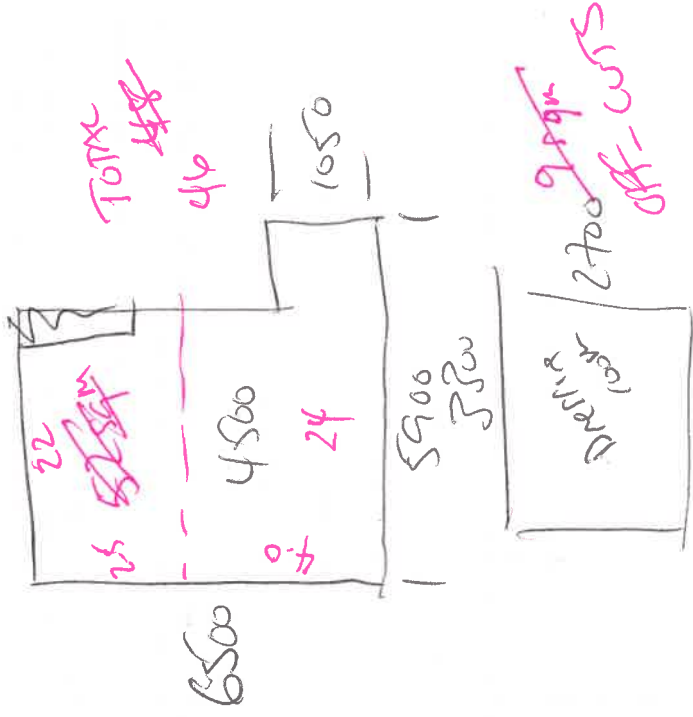

Master Bed 6500 x

Study 3900 x 3900 = ~~16~~ 16 sqm

Guest Bed 4000 x 4000 16 sqm

Paughken 3700 x 6600 27 sqm

Includes

WALKWAY

TOPK

129 sqm
140 sqm

2700 x 3700
OFF-COSTS