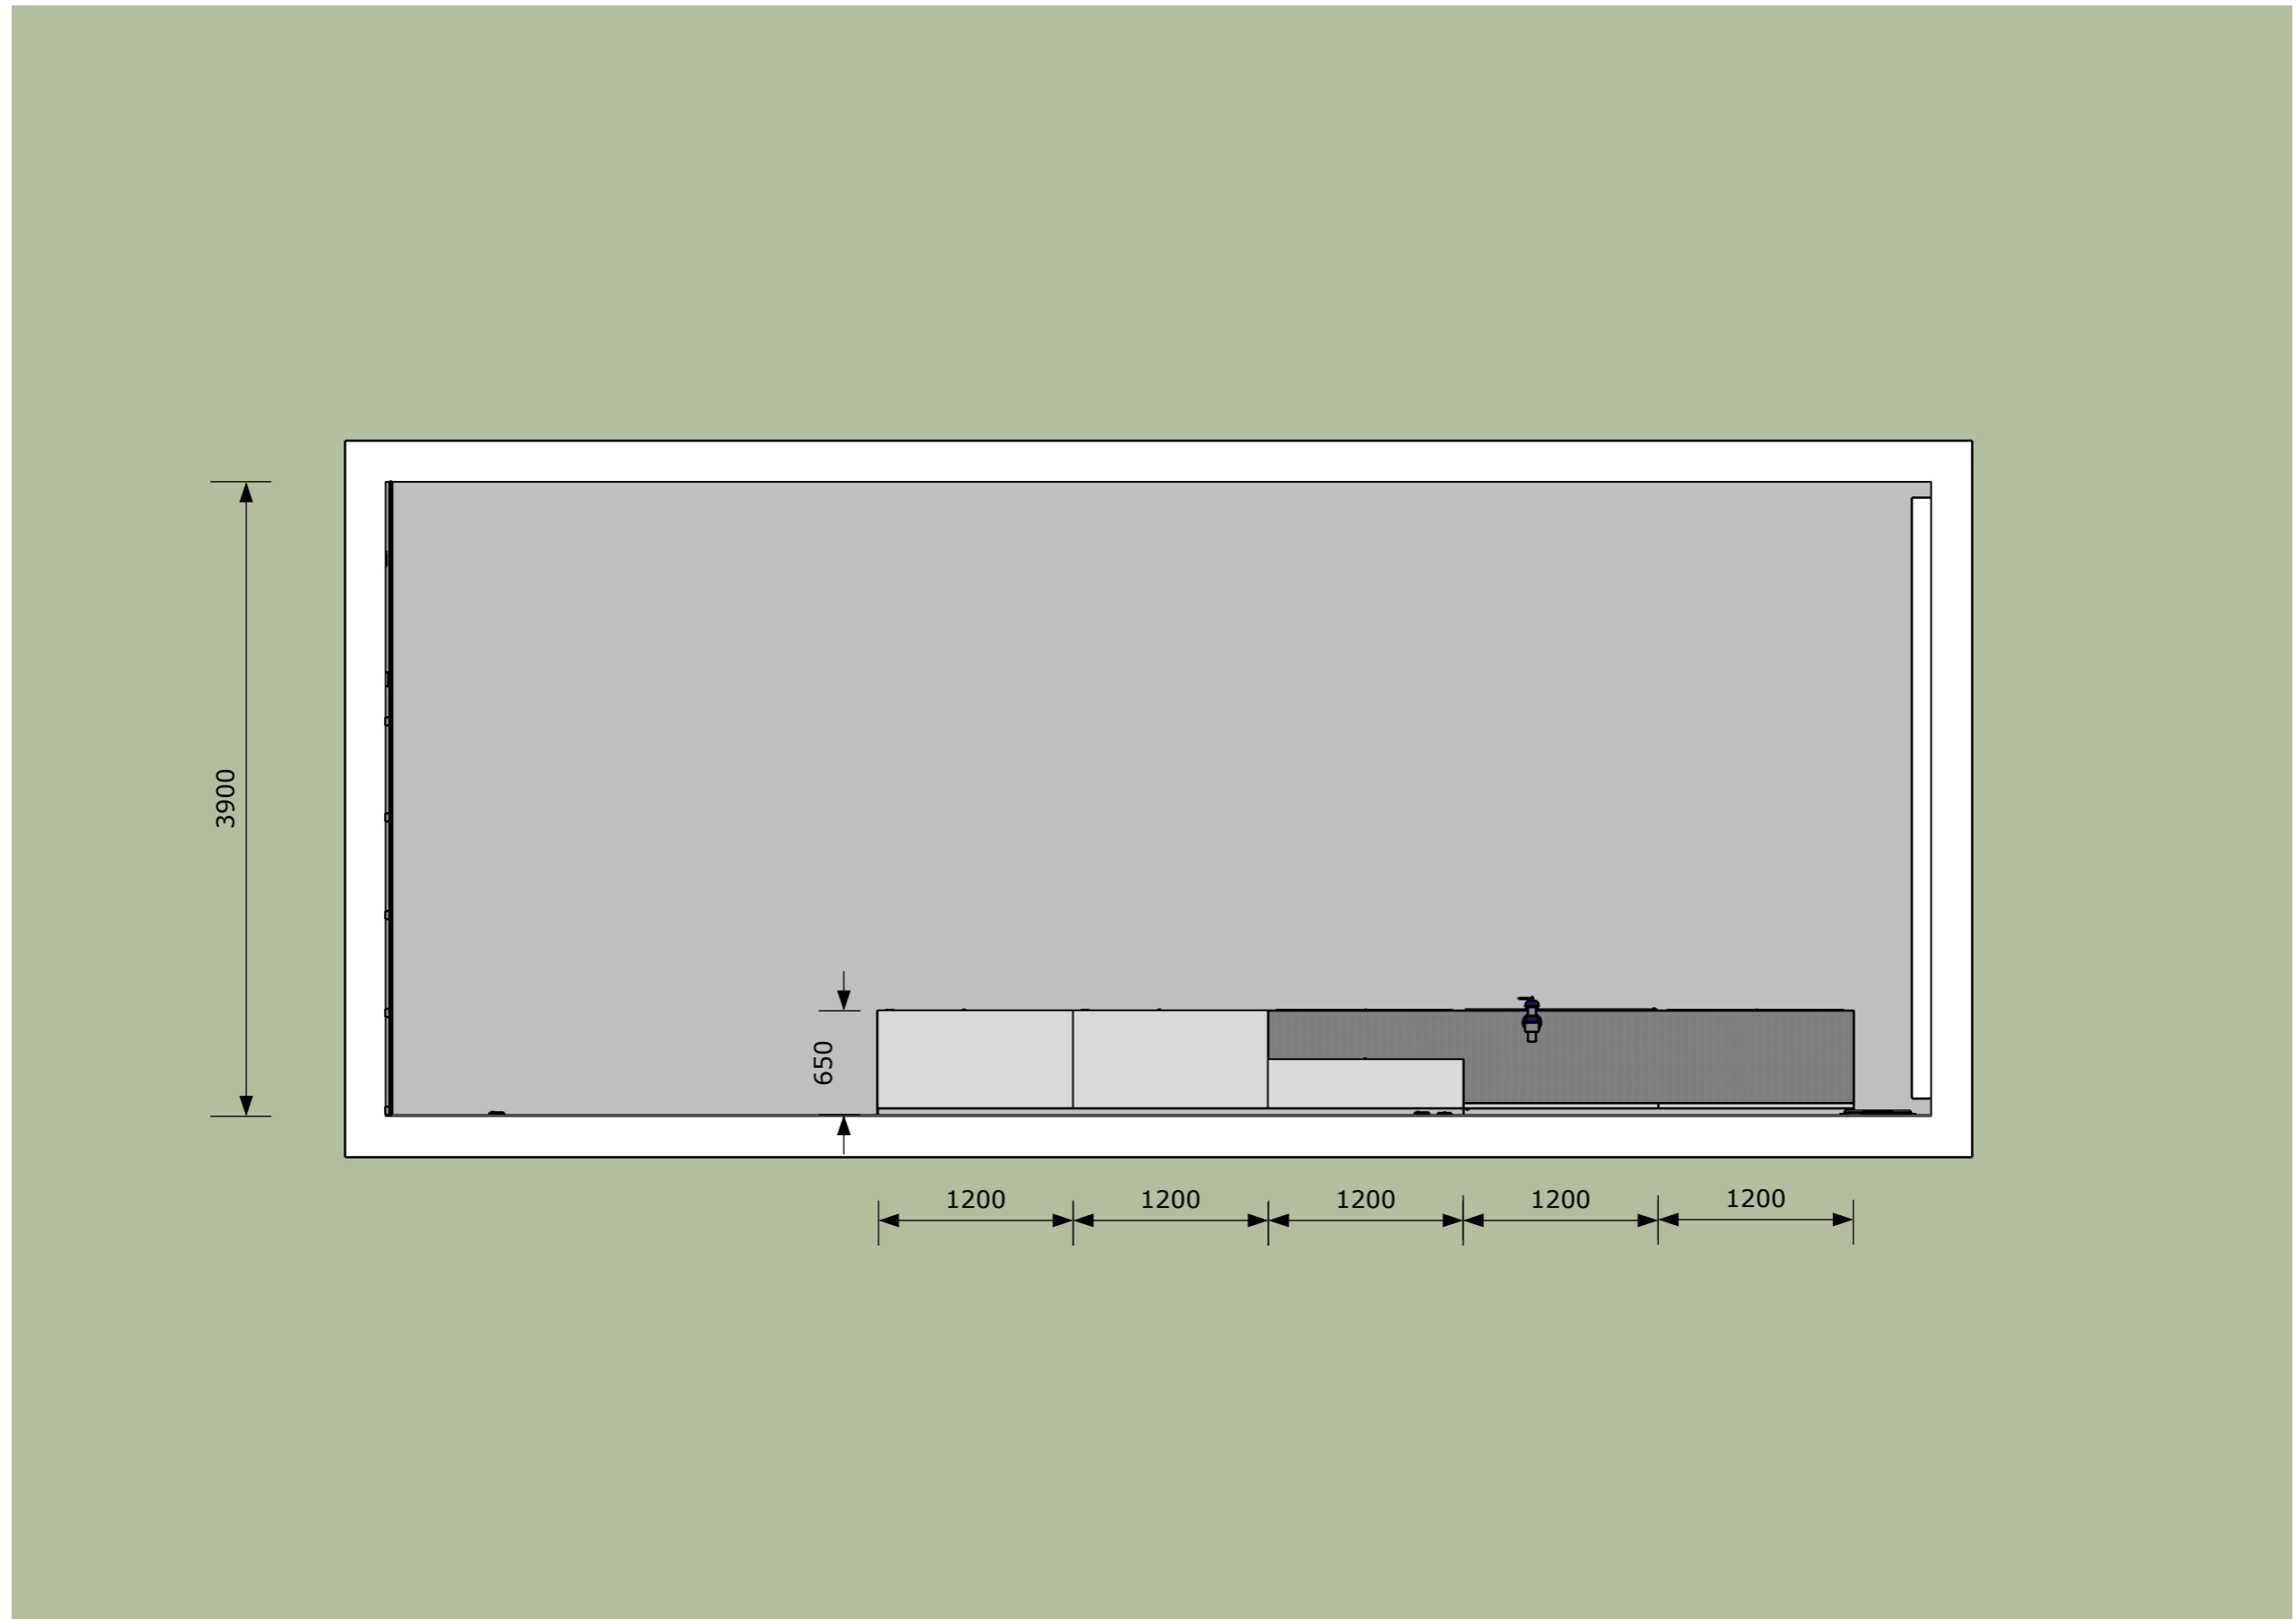

Description:	LAYOUT PROPOSAL
Client:	CPI - JULIEN

Date:	04.03.2022
Drawn by:	S.REDGATE
Drawing No:	
Rev:	2

This drawing is the property of Dura Ltd and may not be copied or shared with a third party, unless prior consent is given by Dura Ltd. Copyright © 2011 Dura Ltd.

Description:	LAYOUT PROPOSAL
Client:	CPI - JULIEN

Date:	01.03.2022
Drawn by:	S.REDGATE
Drawing No:	
Rev:	2

This drawing is the property of Dura Ltd and may not be copied or shared with a third party, unless prior consent is given by Dura Ltd. Copyright © 2011 Dura Ltd.